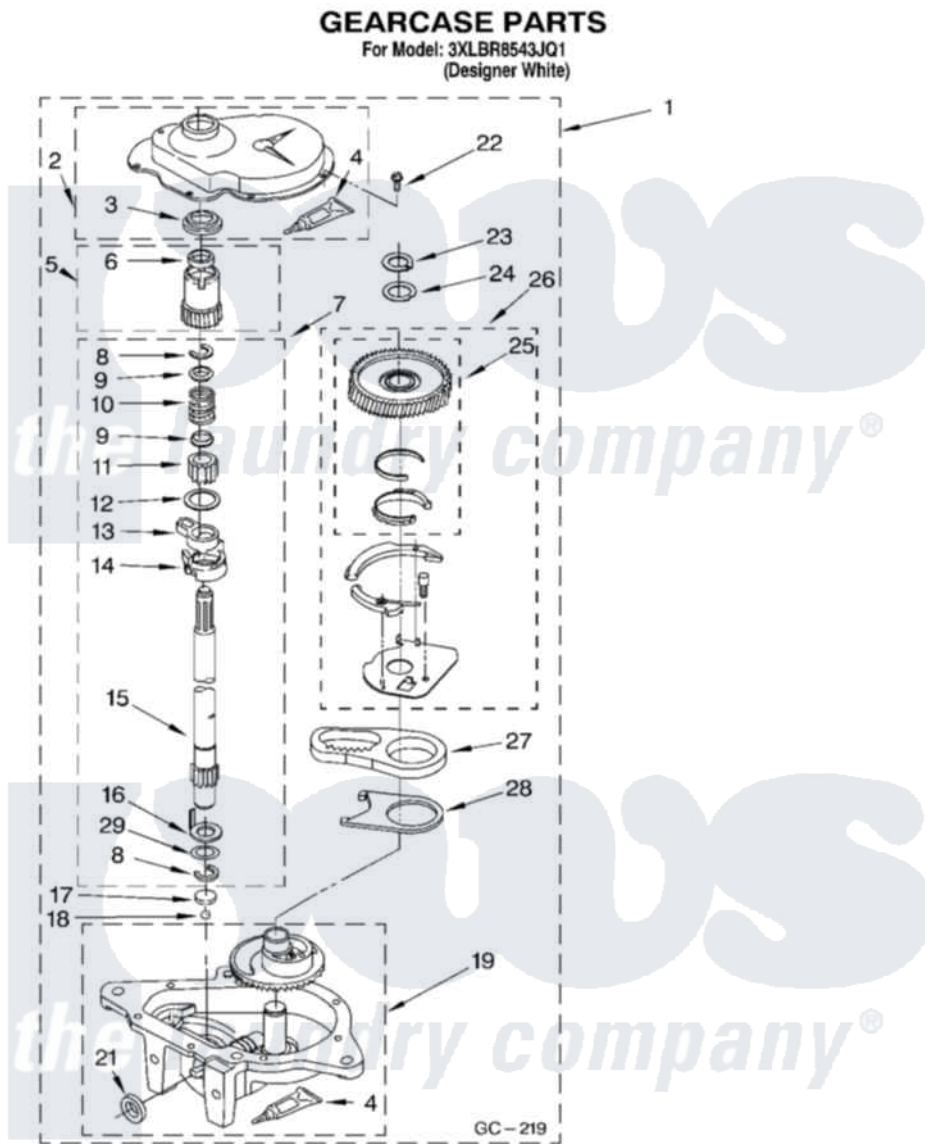

# Whirlpool 3XLBR8543JQ1 08 - GEARCASE PARTS

12

8179949

Whirlpool [Residential Whirlpool 3XLBR8543JQ1 Washer Parts](#) Parts Diagram 08 - GEARCASE PARTS  
Click on the part number to view part

Item	Original Part Number	Replaced By	Status	Part Description
1	3949118	<a href="#">3363395</a>		Gearcase
2	<a href="#">285202</a>			Cover, Gearcase
3	<a href="#">3349985</a>			Seal, Gearcase Cover
4	<a href="#">285195</a>			Sealer Sealer, Gasket
5	63320	<a href="#">285362</a>		Gear and Pinion
6	<a href="#">356427</a>			Seal, Spin Pinion
7	<a href="#">389387</a>			Shaft, Agitator
8	90369		Not Available	Ring, Retaining (2)
9	<a href="#">62677</a>			Retainer, Spring
10	<a href="#">62676</a>			Spring, Agitator
11	63273	<a href="#">285509</a>		Shaft, Agitator
12	<a href="#">62619</a>			Washer, Agitator Gear
13	62580	<a href="#">285206</a>		Cam-Agitator
14	62581	<a href="#">285206</a>		Cam-Agitator
15	<a href="#">285509</a>			Shaft, Agitator
16	<a href="#">62618</a>			Washer, Cam Thrust

17	16018	<a href="#">285205</a>	Bearing
18	85529	<a href="#">285205</a>	Bearing
19	3366851	<a href="#">3363395</a>	Gearcase
21	<a href="#">285352</a>		Seal Kit, Thrust Plug
22	<a href="#">3351614</a>		Screw, Gearcase Cover Mounting
23	3362552	<a href="#">285765</a>	Ring-Retrn
24	285735	<a href="#">285766</a>	Washer Kit, Thrust
25	3348567	<a href="#">W102333584</a>	Gear-Spin
26	<a href="#">285595</a>		Neutral Assembly
27	3349296	<a href="#">8546456</a>	Rack, Connecting
28	<a href="#">62621</a>		Actuator, Shift
29	<a href="#">388815</a>		Washer, Intermediate 1 3976263 Miscellaneous Parts Bag 2 3976300 Washer, Inlet Hose 3 3366913 Clamp, Hose