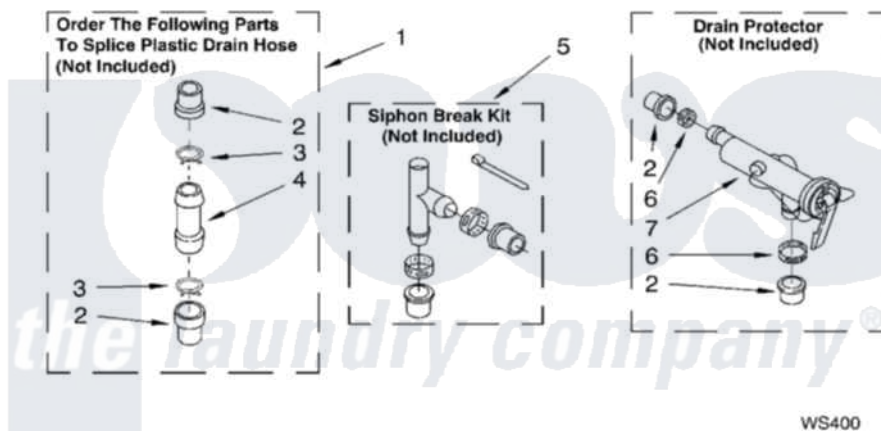

WATER SYSTEM PARTS

For Model: 3XLBR8543JQ1
(Designer White)

WS400

8179949

13

Whirlpool [Residential Whirlpool 3XLBR8543JQ1 Washer Parts](#) Parts Diagram 09 - WATER SYSTEM PARTS
Click on the part number to view part

Item	Original Part Number	Replaced By	Status	Part Description
1	285442			Water System Parts
2	285321			Water System Parts
3	370447	285655		Clamp, Hose
4	16272			Connector, Straight
5	285320			Water System Parts
6	65349	285655		Clamp, Hose
7	367031			Water System Parts