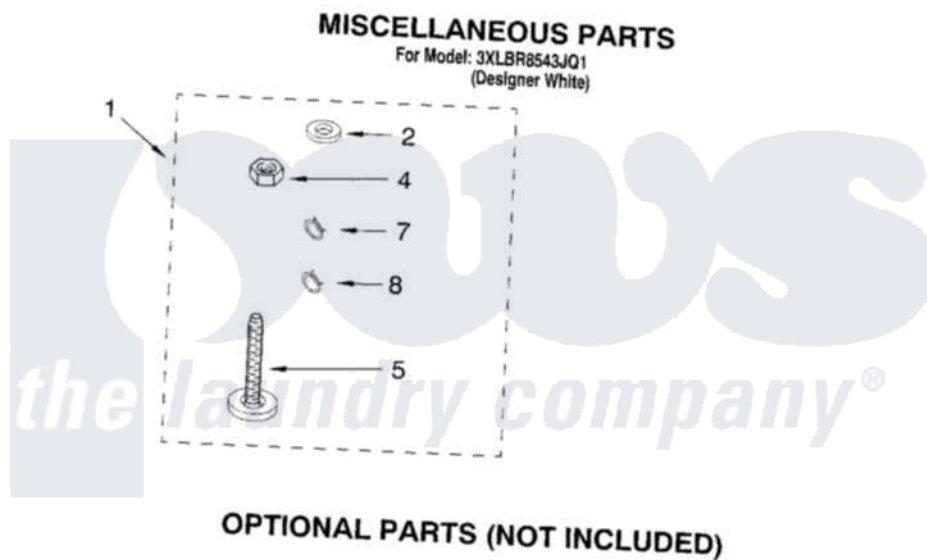

Whirlpool 3XLBR8543JQ1 10 - MISCELLANEOUS PARTS OPTIONAL PARTS (NOT INCLUDED)

Whirlpool [Residential Whirlpool 3XLBR8543JQ1 Washer Parts](#) Parts Diagram 10 - MISCELLANEOUS PARTS
OPTIONAL PARTS (NOT INCLUDED)
 Click on the part number to view part

Item	Original Part Number	Replaced By	Status	Part Description
1	8316044	8541754		Miscellaneous Parts Bag
2	16123			Washer Inlet-Hose Miscellaneous Parts Must be Ordered Separately.
4	3359452			Nut, Lock
5	389102	W10001130		Foot, Leveling
7	3366912	356138		Clamp, Hose
8	3366913	3357331		Clamp, Drain
"	72017			Paint, Touch-Up
"	350938			Paint, Pressurized Spray B
"	350930			Paint, Pressurized Spray B
"	799344			Paint, Touch-Up)
"	N/A		Not Available	OIL
"	350572			Oil
"	N/A		Not Available	LUBRICANT