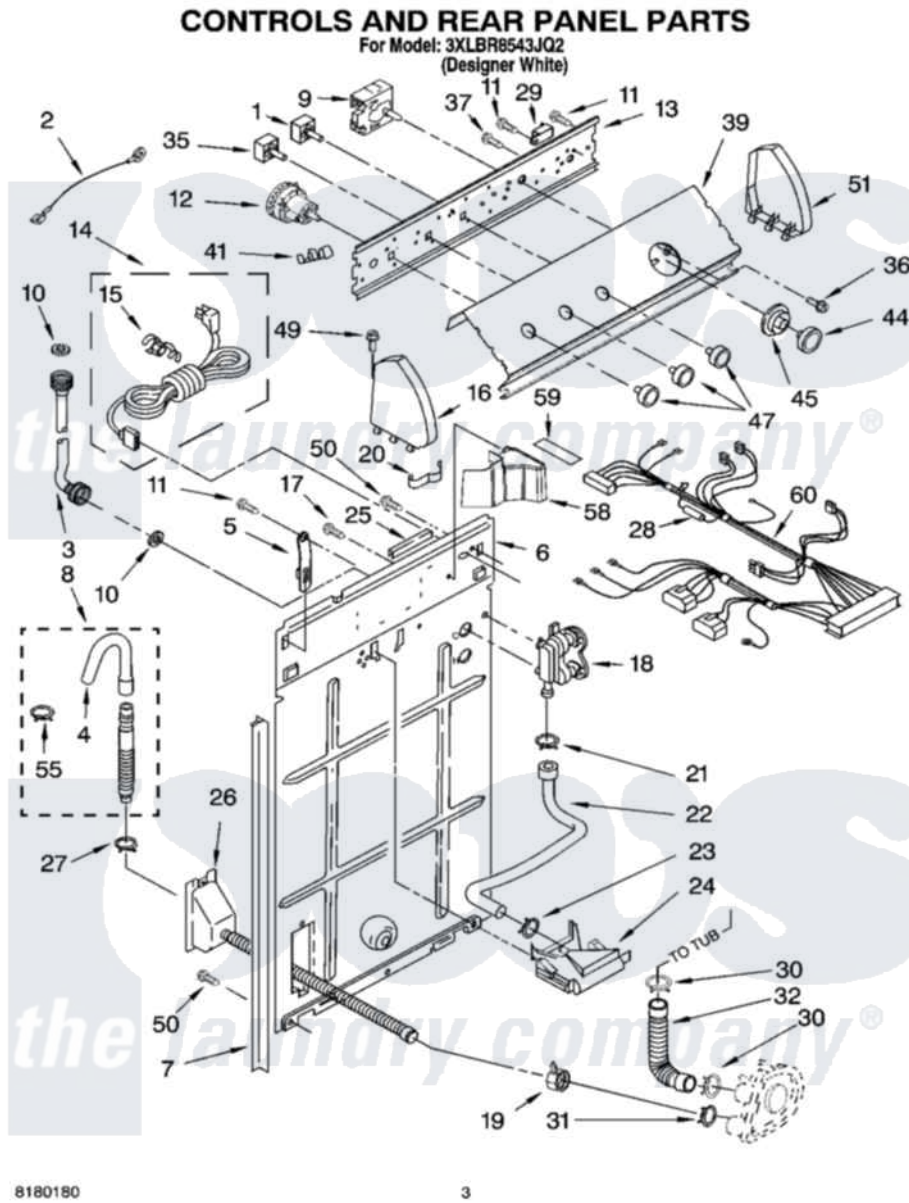

Whirlpool 3XLB8543JQ2 02 - CONTROLS AND REAR PANEL PARTS

Whirlpool [Residential Whirlpool 3XLB8543JQ2 Washer Parts](#) Parts Diagram 02 - CONTROLS AND REAR PANEL PARTS

[Click on the part number to view part](#)

Item	Original Part Number	Replaced By	Status	Part Description
1	3949180	W10168257		Switch, Rotary
2	3398893	3395559		Wire
3	3949382			Hose, Water Inlet
"	3949383			Hose, Water Inlet
4	3357027			Nozzle, Hose Drain
5	8318255	8568314		Strap, Console
6	8318407			Panel, Rear
7	62747			Pad, Rear Panel
8	3951609	285664		Hose
"	661577	285666		Hose
"	3357090	285702		Hose
9	3954730			Timer, Control
10	16123			Washer Inlet-Hose Miscellaneous Parts Must be Ordered Separately.
11	90767			Screw, 8A X 3/8 HeX Washer Head Tapping