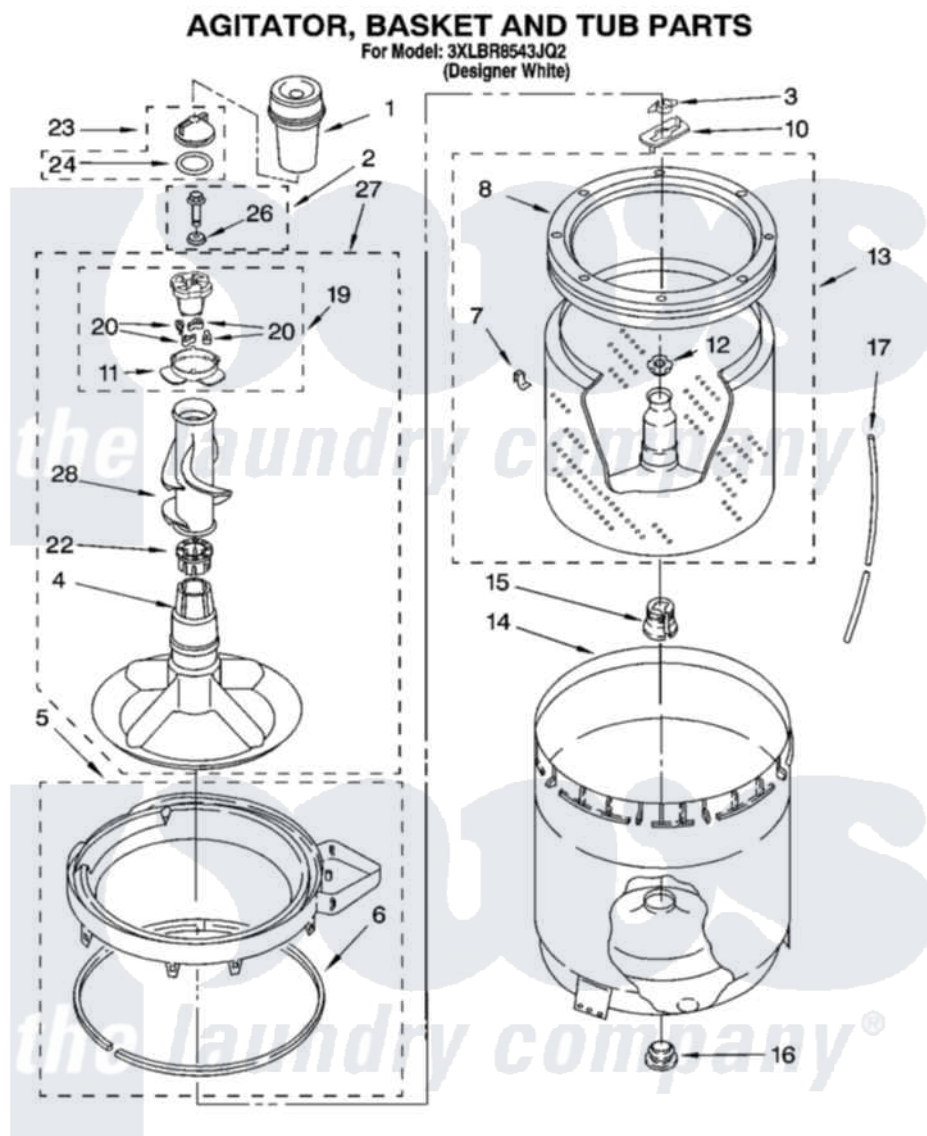

# Whirlpool 3XLBR8543JQ2 03 - AGITATOR, BASKET AND TUB PARTS

8180180

5

Whirlpool [Residential Whirlpool 3XLBR8543JQ2 Washer Parts](#) Parts Diagram 03 - AGITATOR, BASKET AND TUB PARTS

[Click on the part number to view part](#)

Item	Original Part Number	Replaced By	Status	Part Description
1	<a href="#">63580</a>			Dispenser, Fabric Softener
2	<a href="#">358237</a>			Screw And Washer
3	<a href="#">3354845</a>			Clip, Agitator
4	<a href="#">3350830</a>			Agitator
5	<a href="#">3950568</a>			Tub Ring And Gasket
6	<a href="#">3359586</a>			Gasket, Tub Ring
7	<a href="#">8519815</a>			Clip, Balance Ring
8	<a href="#">3956205</a>			Balance Ring
10	3355921	<a href="#">8543666</a>		Washer, Agitator
11	<a href="#">3363661</a>			Bearing, Driven Cam
12	<a href="#">21366</a>			Nut, Spanner
13	3956206	<a href="#">3956207</a>		Basket And Balance Ring
14	<a href="#">63125</a>			Tub
15	<a href="#">389140</a>			Tub Block, Basket Drive
16	<a href="#">383727</a>			Gasket, Centerpod
17	3363657	<a href="#">353244</a>		Hose, Pressure Switch

19	3363663	<a href="#">285811</a>	Cam-Agitator
20	3366877	<a href="#">80040</a>	Dog-Agitator
22	3350389	<a href="#">285587</a>	Washer
23	3354733	<a href="#">W10074580</a>	Cap, Barrier
24	3348855	<a href="#">W10072840</a>	Fabric Softener
26	<a href="#">3949550</a>		Washer
27	3350829	<a href="#">285574</a>	Large Ring
28	<a href="#">3349019</a>		Auger, Agitator