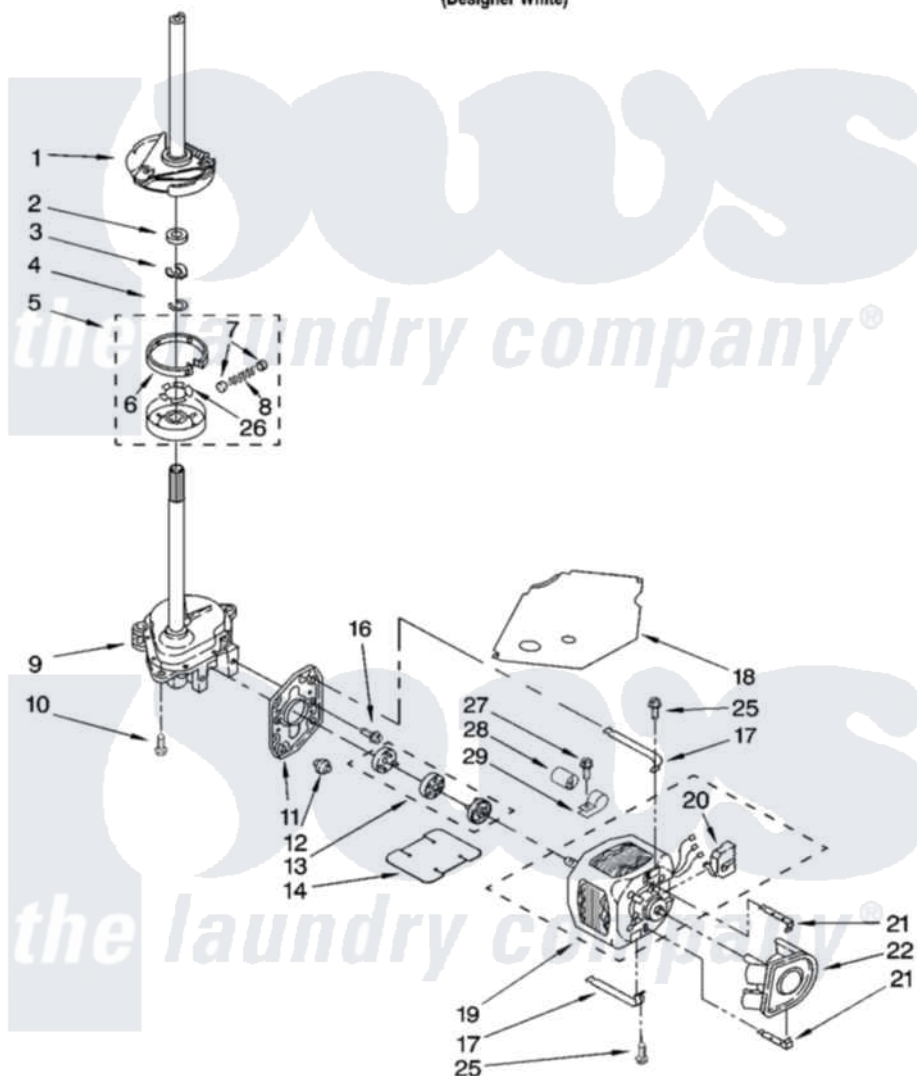

Whirlpool 3XLBR8543JQ2 04 - BRAKE, CLUTCH, GEARCASE, MOTOR AND PUMP PARTS

BRAKE, CLUTCH, GEARCASE, MOTOR AND PUMP PARTS

For Model: 3XLBR8543JQ2
(Designer White)

8180180

7

Whirlpool [Residential Whirlpool 3XLBR8543JQ2 Washer Parts](#) Parts Diagram 04 - BRAKE, CLUTCH, GEARCASE, MOTOR AND PUMP PARTS

[Click on the part number to view part](#)

Item	Original Part Number	Replaced By	Status	Part Description
1	388951	285792		Basktdrive
2	63292			Washer, Spin Tube Thrust
3	62697	W10080230		Ring, Spin Tube Support
4	63283	285353		Ring
5	3951311	285785		Clutch
6	3951308	285790		Lining
7	62646			Cap, Clutch Spring
8	3946792			Spring And Damper Assembly
9	3949118	3363395		Gearcase
10	3357334	3400516		Screw Anti-Rattle
11	62611			Plate, Motor Mount To Gearcase
12	62691			Grommet, Motor
13	285753	285753A		Coupling
14	8316060			Shield, Tub To Motor

16	3400516		Screw Anti-Rattle
17	3349637	W10086010	Retainer, Motor
18	3362089		Shield, Tub To Motor
19	3950297		Motor, Main Drive
20	8529896		Switch, Main Drive Motor
21	8546127		Retainer, Pump
22	3363394		Pump
25	3387485	273556	Screw, 10-16 X 5/8
26	3355454		Clip, Main Drive
27	62863	3390631	Screw, 10-16 X 3/8
28	3948448	482156	Capacitor
29	3949496		Clamp, Capacitor