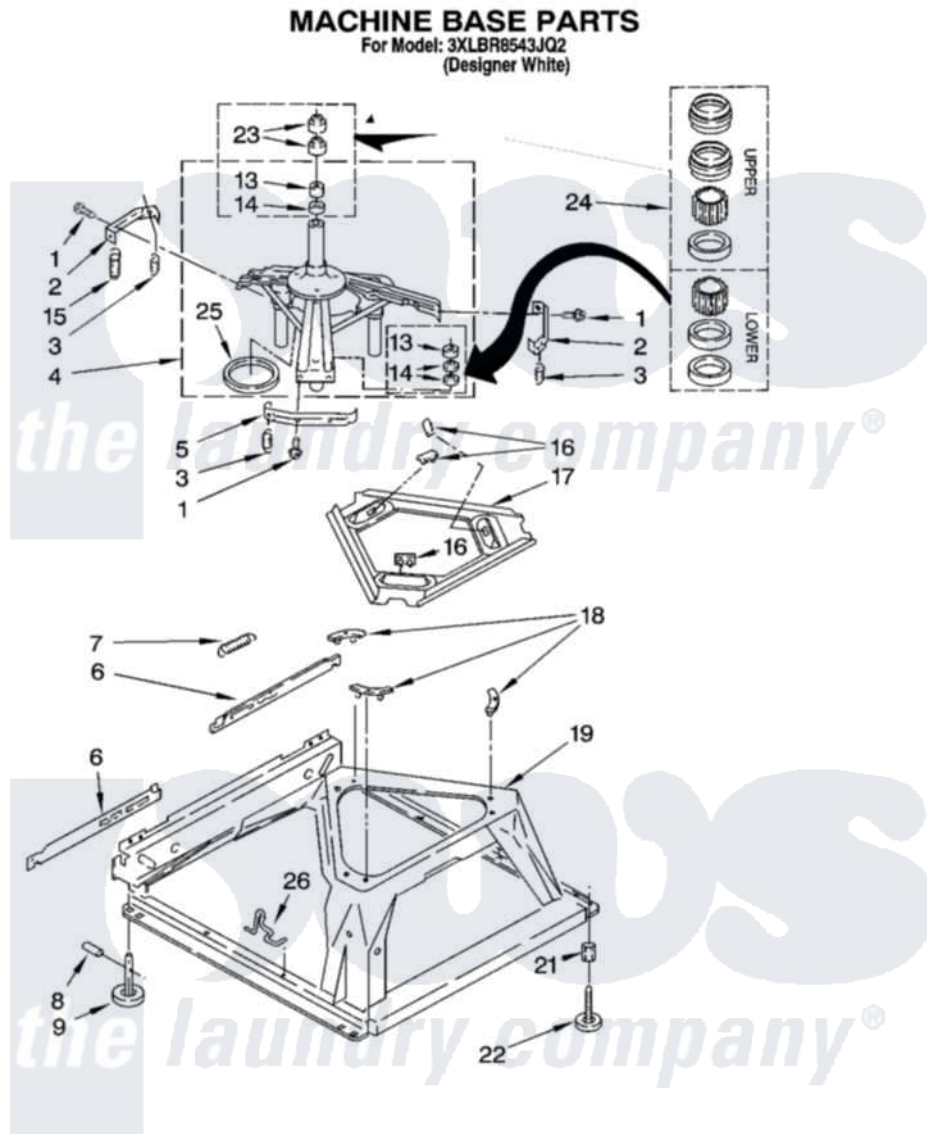

Whirlpool 3XLBR8543JQ2 05 - MACHINE BASE PARTS

8

8180180

Whirlpool [Residential Whirlpool 3XLBR8543JQ2 Washer Parts](#) Parts Diagram 05 - MACHINE BASE PARTS
Click on the part number to view part

Item	Original Part Number	Replaced By	Status	Part Description
1	3400076			Screw, Bracket Mounting
2	64067			Bracket, Spring Outer
3	63907			Spring, Suspension
4	3362087	280184		Support
5	64065			Bracket, Spring Outer
6	63138			Link, Leveling Mechanism
7	62597	8316845		Spring
8	62837			Pin, Knurled
9	62596	285244		Feet-Leveling
13	3347047	8546455		Bearing, Centerpost
14	357409	359449		Seal, Agitator Shaft
15	388492	W10250667		Spring, Counterweight
16	62568	285219		Pad
17	3946509			Plate, Suspension
18	3363660	285744		Pad
19	3349337	285459		Base

21	3359452		Nut, Lock
22	389102	W10001130	Foot, Leveling
23	356934	8577376	Seal, Centerpost
24	285203		Centerpost Bearing Kit
25	63134		Ring, Sound Deadening
26	63806	W10145155	Retainer, Suspension Spring