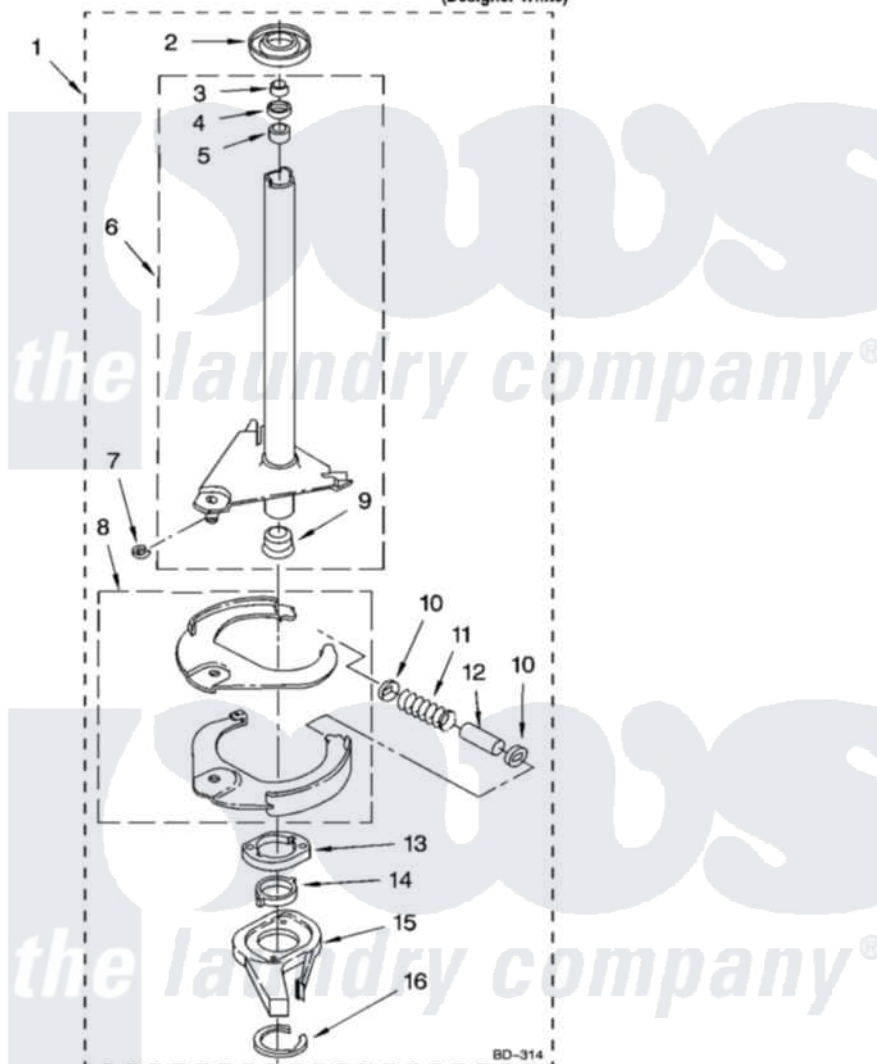

Whirlpool 3XLBR8543JQ2 07 - BRAKE AND DRIVE TUBE PARTS

BRAKE AND DRIVE TUBE PARTS

For Model: 3XLBR8543JQ2
(Designer White)

8180180

11

Whirlpool Residential Whirlpool 3XLBR8543JQ2 Washer Parts Parts Diagram 07 - BRAKE AND DRIVE TUBE PARTS

[Click on the part number to view part](#)

Item	Original Part Number	Replaced By	Status	Part Description
1	388951	285792		Basketdrive
2	62658			Ring, Thrust
3	91939			Seal, Shaft
4	356427			Seal, Spin Pinion
5	356937			Spacer, Drive Tube
6	64027	64208		Tube-Spin
7	64035	W10083190		Ring, Retaining
8	64232	285438		Shoe-Brake
9	62703	8546462		"T" Bearing, Spin Tube
10	62648	285658		Sleeve
11	62647		Not Available	Spring, Brake
12	62909	285658		Sleeve
13	63023	8546461		Cam, Brake Release
14	63022			Sleeve, Cam
15	64194	285790		Lining
16	90368	W10083200		Ring, Retaining

" N/A

Not Available

FOLLOWING PARTS NOT
ILLUSTRATED

" [285208](#)

Lubricant