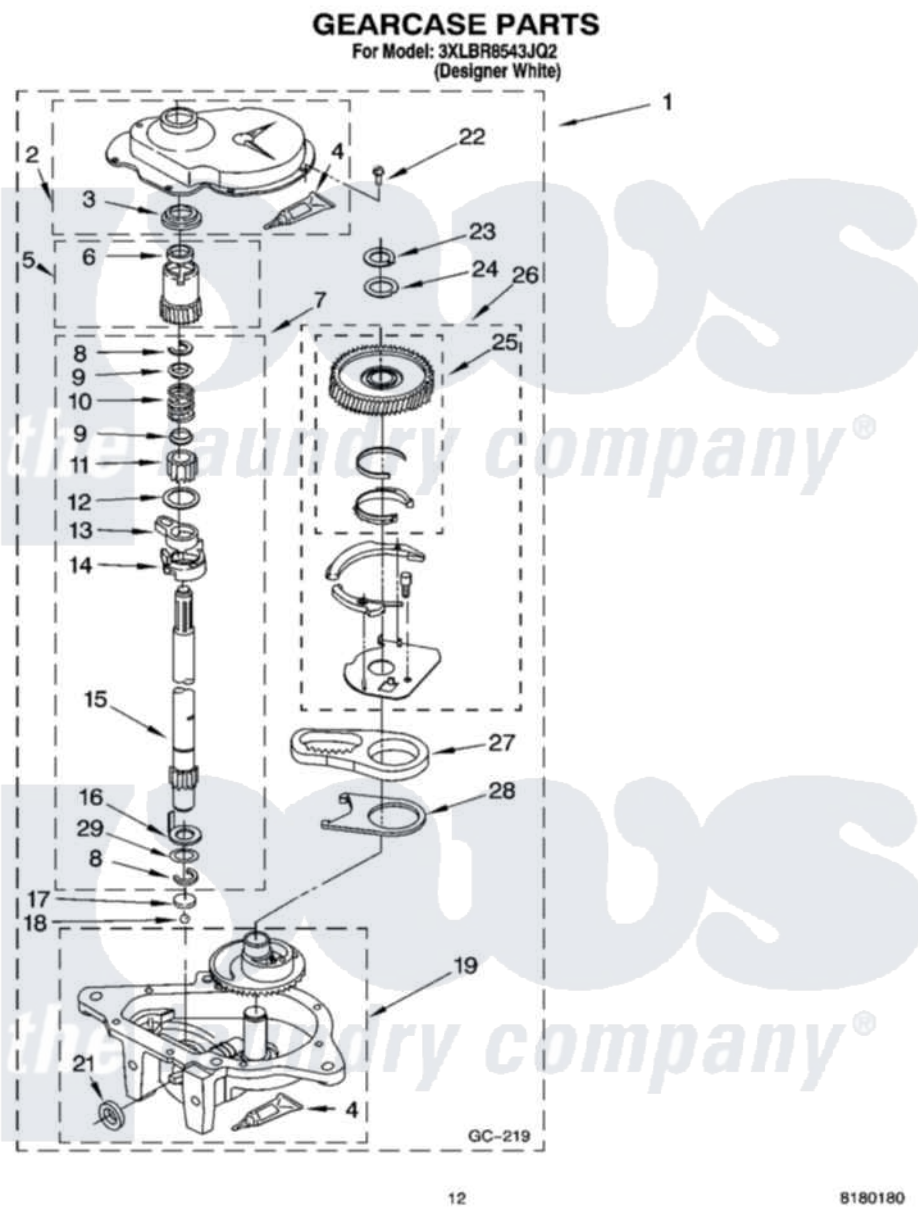

Whirlpool 3XLBR8543JQ2 08 - GEARCASE PARTS

12

8180180

Whirlpool Residential Whirlpool 3XLBR8543JQ2 Washer Parts Parts Diagram 08 - GEARCASE PARTS
Click on the part number to view part

Item	Original Part Number	Replaced By	Status	Part Description
1	3949118	3363395		Gearcase
2	285202			Cover, Gearcase
3	3349985			Seal, Gearcase Cover
4	285195			Sealer Sealer, Gasket
5	63320	285362		Gear and Pinion
6	356427			Seal, Spin Pinion
7	389387			Shaft, Agitator
8	90369		Not Available	Ring, Retaining (2)
9	62677			Retainer, Spring
10	62676			Spring, Agitator
11	63273	285509		Shaft, Agitator
12	62619			Washer, Agitator Gear
13	62580	285206		Cam-Agitator
14	62581	285206		Cam-Agitator
15	285509			Shaft, Agitator
16	62618			Washer, Cam Thrust

17	16018	285205	Bearing
18	85529	285205	Bearing
19	3366851	3363395	Gearcase
21	285352		Seal Kit, Thrust Plug
22	3351614		Screw, Gearcase Cover Mounting
23	3362552	285765	Ring-Retr
24	285735	285766	Washer Kit, Thrust
25	3348567	W102333584	Gear-Spin
26	285595		Neutral Assembly
27	3349296	8546456	Rack, Connecting
28	62621		Actuator, Shift
29	388815		Washer, Intermediate 1 3976263 Miscellaneous Parts Bag 2 3976300 Washer, Inlet Hose 3 3366913 Clamp, Hose
"	BLANK	Not Available	GC-219