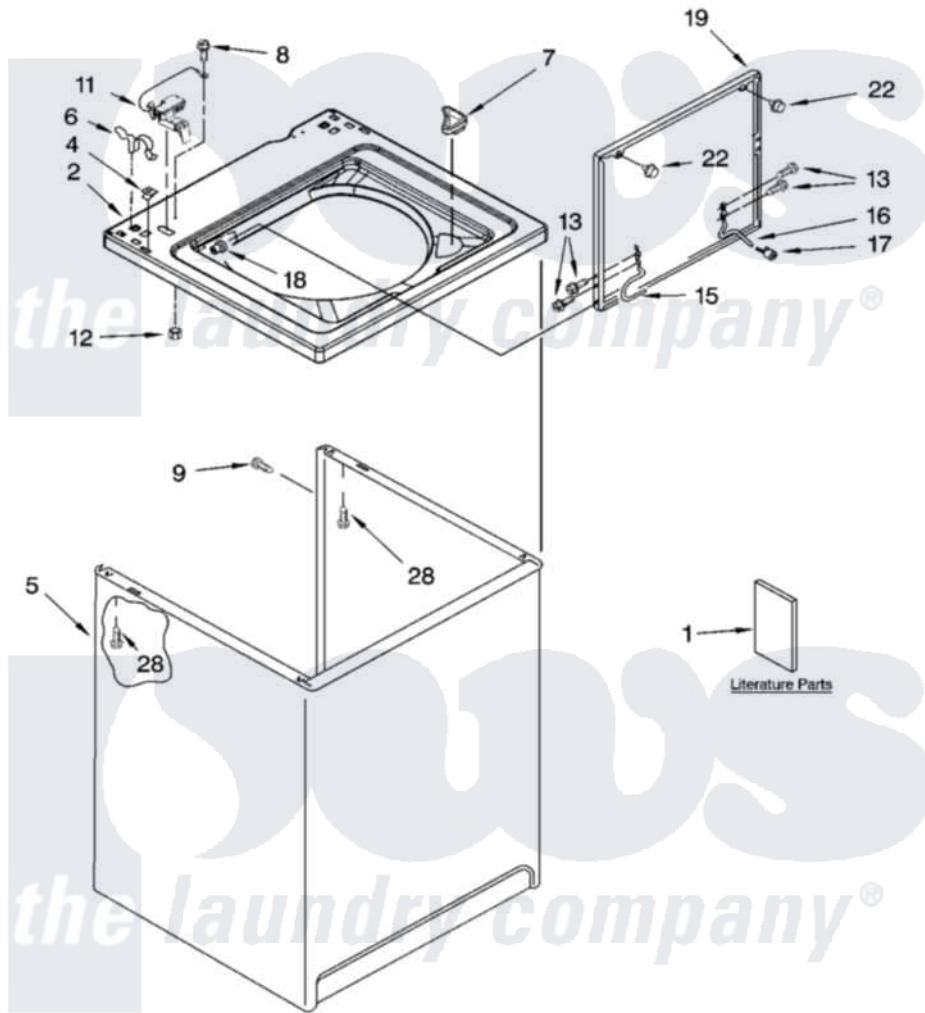

Whirlpool 3XLBR8543JQ3 01 - TOP AND CABINET PARTS

TOP AND CABINET PARTS

For Model: 3XLBR8543JQ3
(Designer White)

AUTOMATIC
WASHER

8-05 Litho in U.S.A. (kdr)

1

Part No. 8180783

Whirlpool [Residential Whirlpool 3XLBR8543JQ3 Washer Parts](#) Parts Diagram 01 - TOP AND CABINET PARTS
Click on the part number to view part

Item	Original Part Number	Replaced By	Status	Part Description
1	8318353		Not Available	Installation Instructions
"	8316483		Not Available	Use & Care Guide
"	3954742		Not Available	Wiring Diagram
2	8541617			Top
4	357213			Nut, Push-In
5	63128			Cabinet
6	62780			Clip, Top And Cabinet And Rear Panel
7	3362952			Dispenser, Bleach
8	3351614			Screw, Gearcase Cover Mounting
9	3357011	308685		Side Trim)
11	8318084			Switch, Lid
12	8533959	680762		Nut
13	3351355	W10119828		Screw, Lid Hinge Mounting
15	8318088			Hinge, Lid
16	54583			Hinge, Lid

17	19119		Bumper, Lid Hinge
18	21258		Bearing, Lid Hinge
19	8541743	3957510	Lid
22	9724509		Bumper, Lid
28	3390631		Screw, 10-16 X 3/8