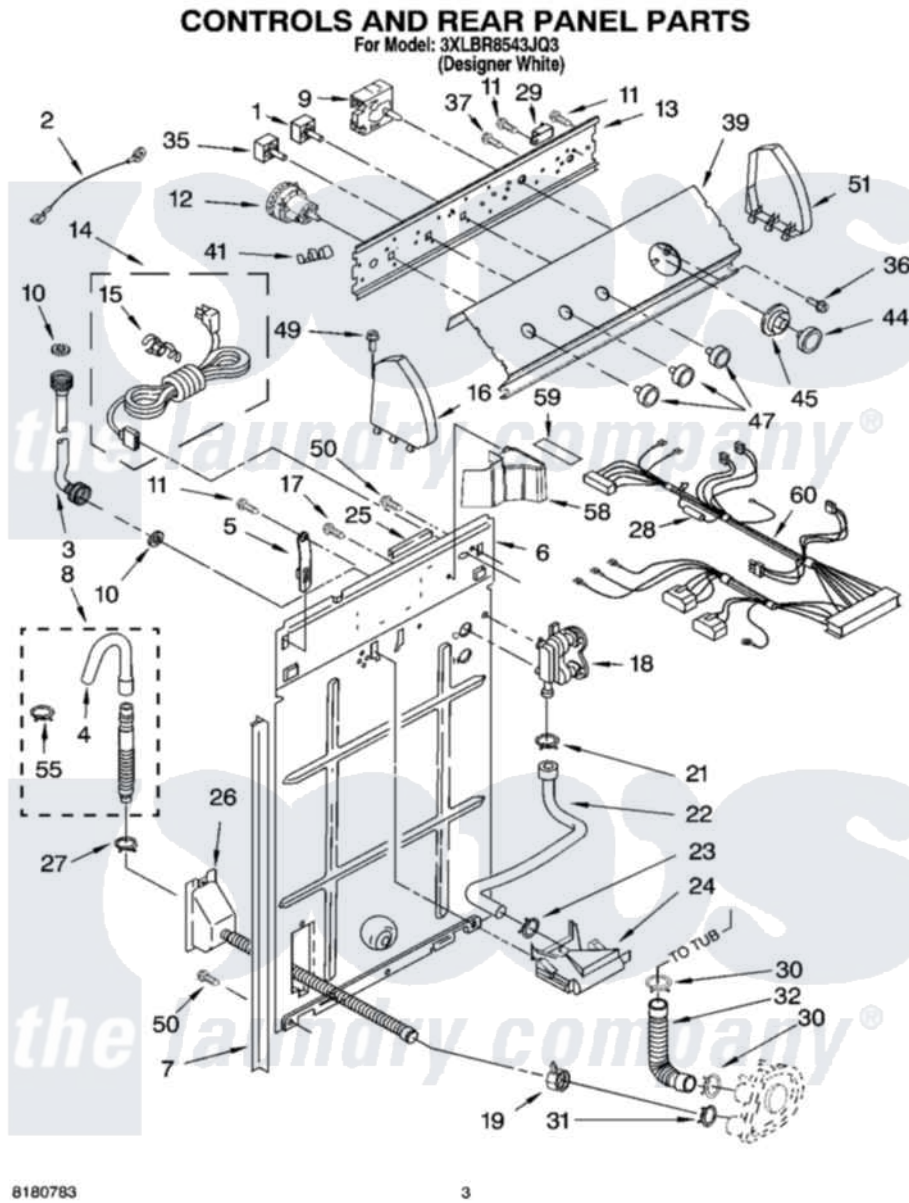

Whirlpool 3XLB8543JQ3 02 - CONTROLS AND REAR PANEL PARTS

Whirlpool [Residential Whirlpool 3XLB8543JQ3 Washer Parts](#) Parts Diagram 02 - CONTROLS AND REAR PANEL PARTS

[Click on the part number to view part](#)

Item	Original Part Number	Replaced By	Status	Part Description
1	3949180	W10168257		Switch, Rotary
2	3398893	3395559		Wire
3	3949382			Hose, Water Inlet
"	3949383			Hose, Water Inlet
4	3357027			Nozzle, Hose Drain
5	8568314			Strap, Console
6	8318407			Panel, Rear
7	62747			Pad, Rear Panel
8	3951609	285664		Hose
"	661577	285666		Hose
"	3357090	285702		Hose
9	3954730			Timer, Control
10	3976300	16123		Washer Inlet-Hose Miscellaneous Parts Must be Ordered Separately.
11	90767			Screw, 8A X 3/8 HeX Washer Head Tapping

12	3366848	W10339229	Switch-WL
13	3948814		Bracket, Control
14	8316045		Cord, Power
15	3949468	285777	Relief-Str
16	8271369	279962	Endcap
17	3351614		Screw, Gearcase Cover Mounting
18	3360397		Valve, Water Mixing
19	3976395		Restraint, Hose
21	301958	596669	Clamp, Manifold
22	8541607	3357328	Hose, Vacuum Break
23	370450	596669	Clamp, Manifold
24	3347034		Break, Vacuum
25	303294	3367669	Protector, Edge
26	8317940	W10358149	Drain Hose Assembly
27	356138		Clamp, Hose
28	3951198		Fuse
29	3952439		Buzzer, Mini
30	3363366	616099	Clamp
31	8317496	285655	Clamp, Hose
32	3951449	285871	Hose
35	661614		Switch, Water Temperature
36	3400818		Screw, Timer Mounting
37	3179795		Screw, Ground
39	8318783		Panel, Console
41	357572	W10113937	Clip, Grounding
44	8271345	3957824	Knob, Timer
45	8271351	3957849	Dial, Timer
47	8271339	3957799	Knob, Control
49	388326		Screw, 8-18 X 1.25
50	62863	3390631	Screw, 10-16 X 3/8
51	8271363	279962	Endcap
55	3366913	3357331	Clamp, Drain
58	8314879		Shield, Inlet Valve
59	3950829	3976286	Shield, Capacitor
60	3956873		Harness, Wiring