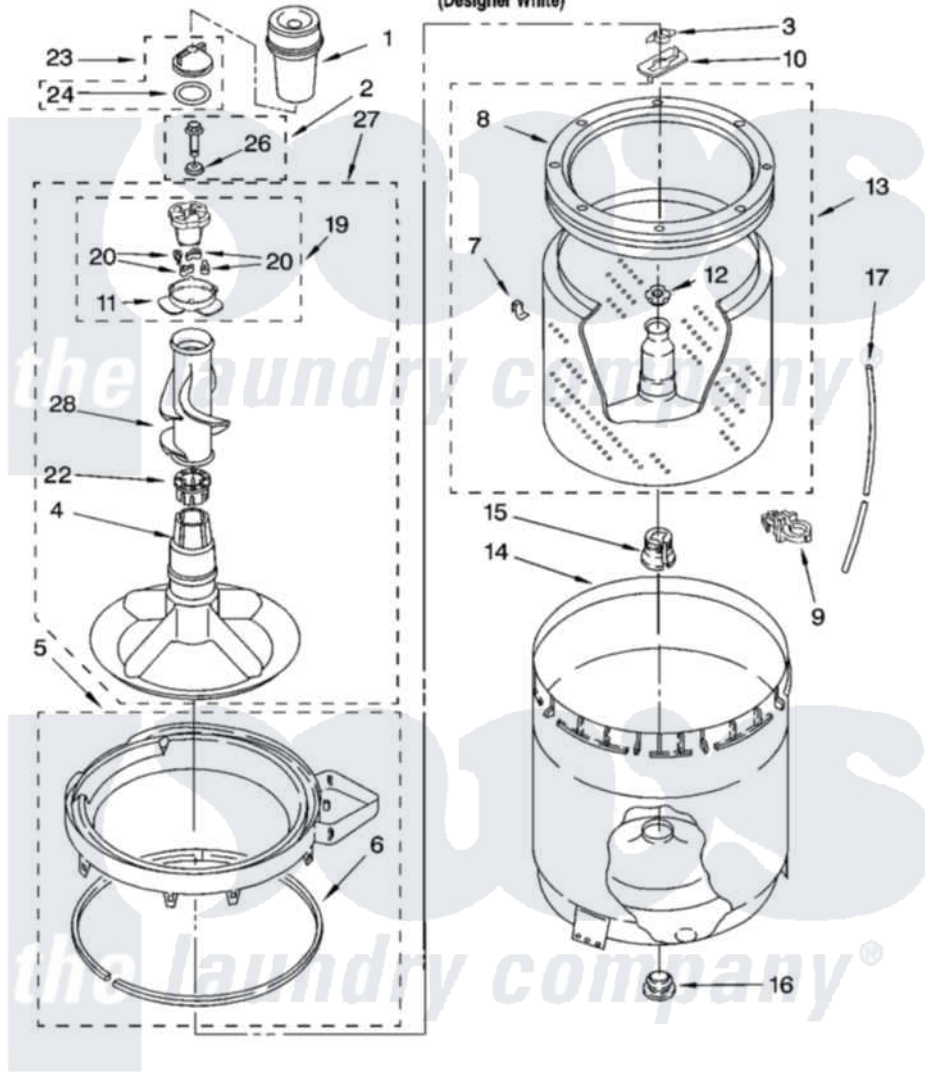

Whirlpool 3XLB8543JQ3 03 - AGITATOR, BASKET AND TUB PARTS

AGITATOR, BASKET AND TUB PARTS

For Model: 3XLB8543JQ3
(Designer White)

8180783

5

Whirlpool [Residential Whirlpool 3XLB8543JQ3 Washer Parts](#) Parts Diagram 03 - AGITATOR, BASKET AND TUB PARTS

[Click on the part number to view part](#)

Item	Original Part Number	Replaced By	Status	Part Description
1	63580			Dispenser, Fabric Softener
2	358237			Screw And Washer
3	3354845			Clip, Agitator
4	3350830			Agitator
5	3950568			Tub Ring And Gasket
6	3359586			Gasket, Tub Ring
7	8519815			Clip, Balance Ring
8	3956205			Balance Ring
9	2219077			Clip, Pressure Switch Hose
10	8543666			Washer, Agitator
11	3363661			Bearing, Driven Cam
12	21366			Nut, Spanner
13	3956206	3956207		Basket And Balance Ring
14	63125			Tub
15	389140			Tub Block, Basket Drive
16	383727			Gasket, Centerpod

17	3363657	353244	Hose, Pressure Switch
19	3363663	285811	Cam-Agitator
20	3366877	80040	Dog-Agitator
22	3350389	285587	Washer
23	3354733	W10074580	Cap, Barrier
24	3348855	W10072840	Fabric Softener
26	3949550		Washer
27	3350829	285574	Large Ring
28	3349019		Auger, Agitator