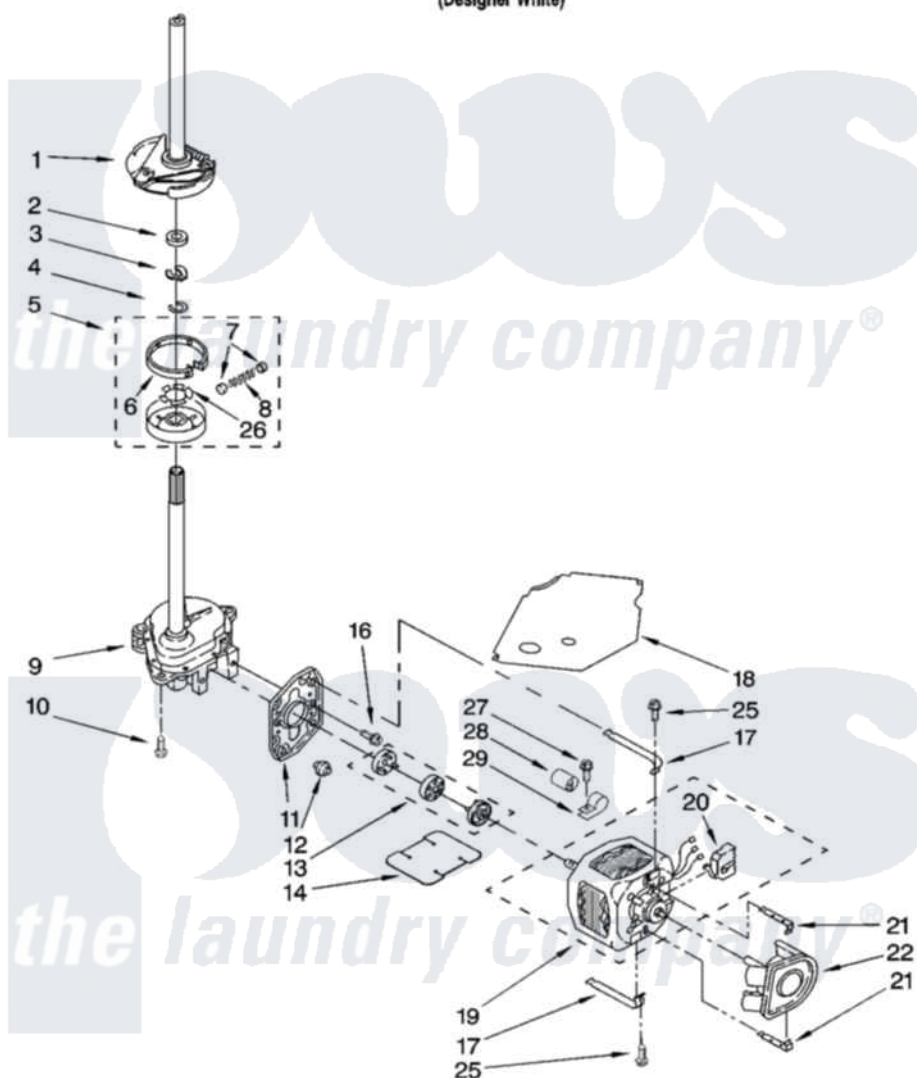

Whirlpool 3XLBR8543JQ3 04 - BRAKE, CLUTCH, GEARCASE, MOTOR AND PUMP PARTS

BRAKE, CLUTCH, GEARCASE, MOTOR AND PUMP PARTS

For Model: 3XLBR8543JQ3
(Designer White)

8180783

7

Whirlpool [Residential Whirlpool 3XLBR8543JQ3 Washer Parts](#) Parts Diagram 04 - BRAKE, CLUTCH, GEARCASE, MOTOR AND PUMP PARTS
Click on the part number to view part

Item	Original Part Number	Replaced By	Status	Part Description
1	388951	285792		Basketdrive
2	63292			Washer, Spin Tube Thrust
3	62697	W10080230		Ring, Spin Tube Support
4	63283	285353		Ring
5	3951311	285785		Clutch
6	3951308	285790		Lining
7	62646			Cap, Clutch Spring
8	3946792			Spring And Damper Assembly
9	3949118	3363395		Gearcase
10	3357334	3400516		Screw Anti-Rattle
11	62611			Plate, Motor Mount To Gearcase
12	62691			Grommet, Motor
13	285753	285753A		Coupling
14	8316060			Shield, Tub To Motor

16	3400516		Screw Anti-Rattle
17	3349637	W10086010	Retainer, Motor
18	3362089		Shield, Tub To Motor
19	3950297		Motor, Main Drive
20	8529896		Switch, Main Drive Motor
21	8546127		Retainer, Pump
22	3363394		Pump
25	3387485	273556	Screw, 10-16 X 5/8
26	3355454		Clip, Main Drive
27	62863	3390631	Screw, 10-16 X 3/8
28	8572719	482156	Capacitor
29	3949496		Clamp, Capacitor