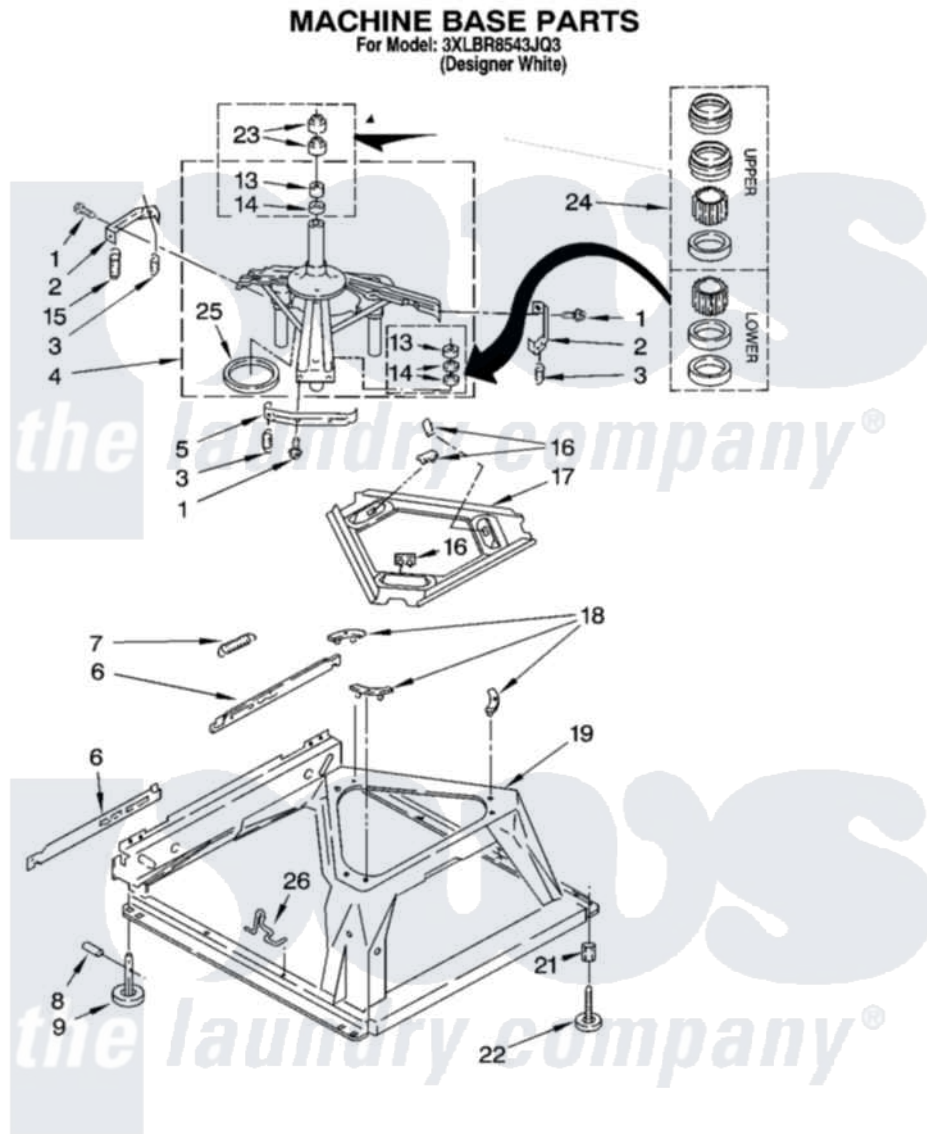

Whirlpool 3XLR8543JQ3 05 - MACHINE BASE PARTS

8

8180783

Whirlpool [Residential Whirlpool 3XLR8543JQ3 Washer Parts](#) Parts Diagram 05 - MACHINE BASE PARTS
Click on the part number to view part

Item	Original Part Number	Replaced By	Status	Part Description
1	3400076			Screw, Bracket Mounting
2	64067			Bracket, Spring Outer
3	63907			Spring, Suspension
4	8575214	280184		Support
5	64065			Bracket, Spring Outer
6	63138			Link, Leveling Mechanism
7	62597	8316845		Spring
8	62837			Pin, Knurled
9	62596	285244		Feet-Leveling
13	3347047	8546455		Bearing, Centerpost
14	357409	359449		Seal, Agitator Shaft
15	388492	W10250667		Spring, Counterweight
16	62568	285219		Pad
17	3946509			Plate, Suspension
18	3363660	285744		Pad
19	3349337	285459		Base

21	3359452		Nut, Lock
22	389102	W10001130	Foot, Leveling
23	356934	8577376	Seal, Centerpost
24	285203		Centerpost Bearing Kit
25	63134		Ring, Sound Deadening
26	63806	W10145155	Retainer, Suspension Spring