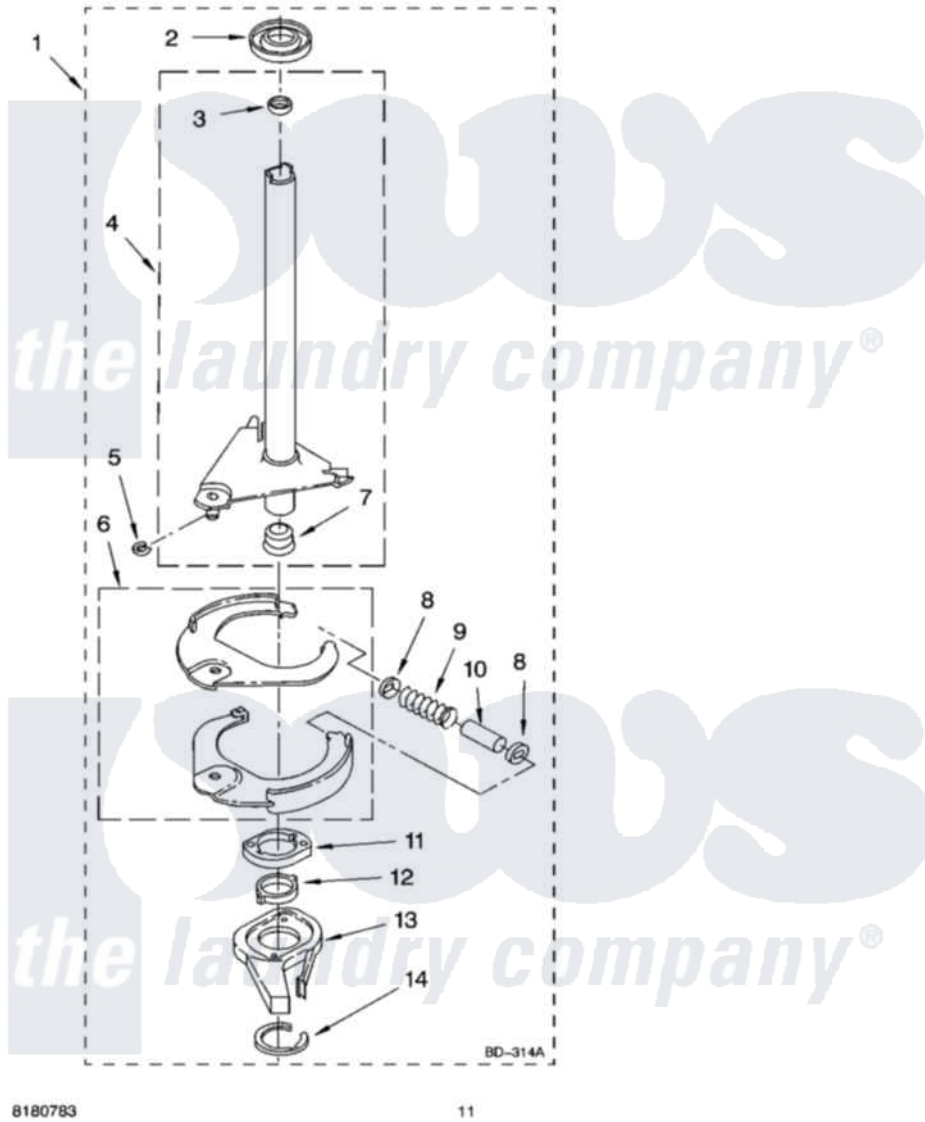

Whirlpool 3XLBR8543JQ3 07 - BRAKE AND DRIVE TUBE PARTS

BRAKE AND DRIVE TUBE PARTS

For Model: 3XLBR8543JQ3
(Designer White)

8180783

11

Whirlpool [Residential Whirlpool 3XLBR8543JQ3 Washer Parts](#) Parts Diagram 07 - BRAKE AND DRIVE TUBE PARTS

[Click on the part number to view part](#)

Item	Original Part Number	Replaced By	Status	Part Description
1	388951	285792		Basketdrive
2	62658			Ring, Thrust
3	356427			Seal, Spin Pinion
4	64027	64208		Tube-Spin
5	64035	W10083190		Ring, Retaining
6	64232	285438		Shoe-Brake
7	62703	8546462		"T" Bearing, Spin Tube
8	3353956	285658		Sleeve
9	62647		Not Available	Spring, Brake
10	3355360	285658		Sleeve
11	661516	8546461		Cam, Brake Release
12	63022			Sleeve, Cam
13	64194	285790		Lining
14	90368	W10083200		Ring, Retaining
"	BLANK		Not Available	Following Parts Not Illustrated
"	285208			Lubricant