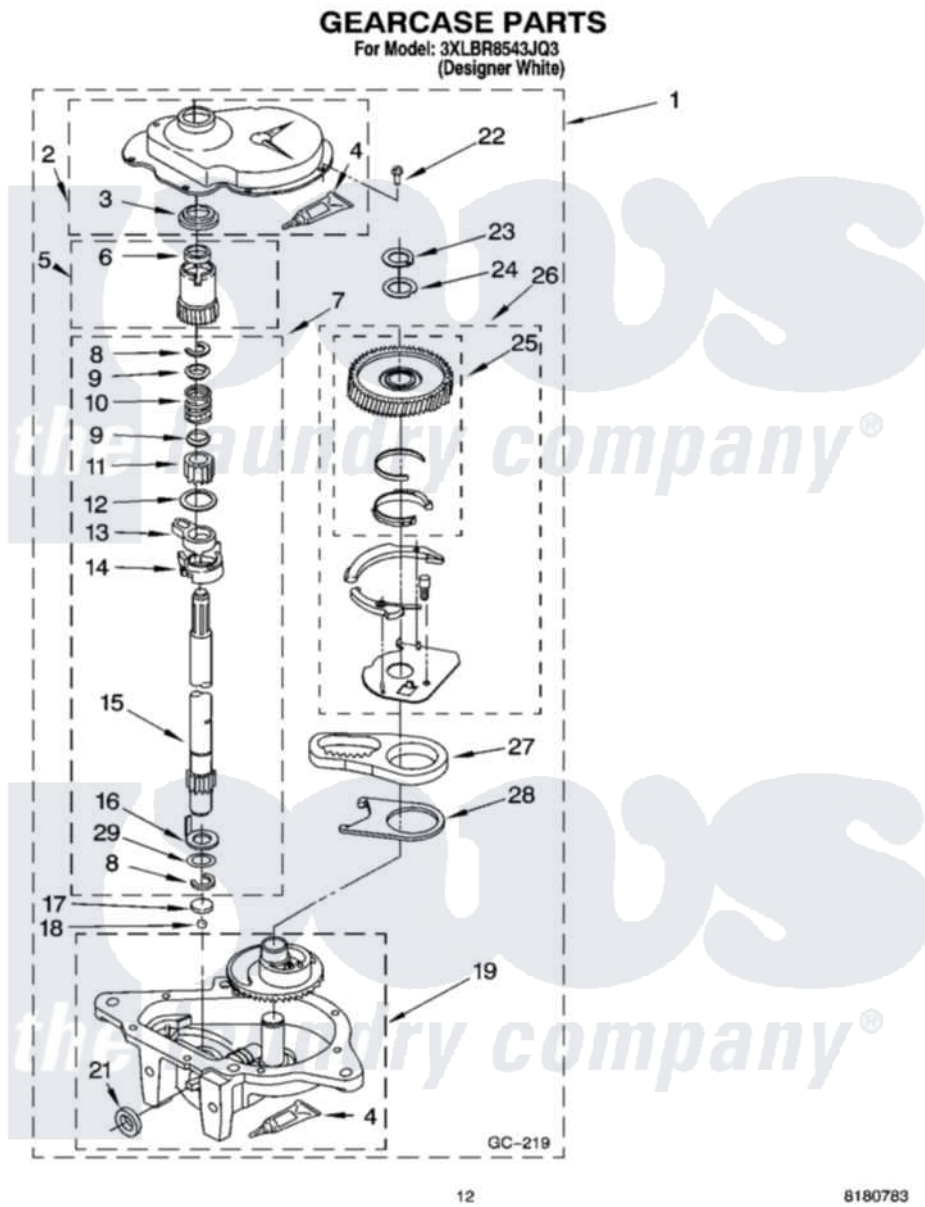

Whirlpool 3XLBR8543JQ3 08 - GEARCASE PARTS

12

8180783

Whirlpool Residential Whirlpool 3XLBR8543JQ3 Washer Parts Parts Diagram 08 - GEARCASE PARTS
Click on the part number to view part

Item	Original Part Number	Replaced By	Status	Part Description
1	3949118	3363395		Gearcase
2	285202			Cover, Gearcase
3	3349985			Seal, Gearcase Cover
4	285195			Sealer Sealer, Gasket
5	63320	285362		Gear and Pinion
6	356427			Seal, Spin Pinion
7	389387			Shaft, Agitator
8	90369		Not Available	Ring, Retaining (2)
9	62677			Retainer, Spring
10	62676			Spring, Agitator
11	63273	285509		Shaft, Agitator
12	62619			Washer, Agitator Gear
13	62580	285206		Cam-Agitator
14	62581	285206		Cam-Agitator
15	285509			Shaft, Agitator
16	62618			Washer, Cam Thrust

17	16018	285205	Bearing
18	85529	285205	Bearing
19	3366851	3363395	Gearcase
21	285352		Seal Kit, Thrust Plug
22	3351614		Screw, Gearcase Cover Mounting
23	3362552	285765	Ring-Retr
24	285735	285766	Washer Kit, Thrust
25	3348567	W102333584	Gear-Spin
26	285595		Neutral Assembly
27	3349296	8546456	Rack, Connecting
28	62621		Actuator, Shift
29	388815		Washer, Intermediate 1 3976263 Miscellaneous Parts Bag 2 3976300 Washer, Inlet Hose 3 3366913 Clamp, Hose