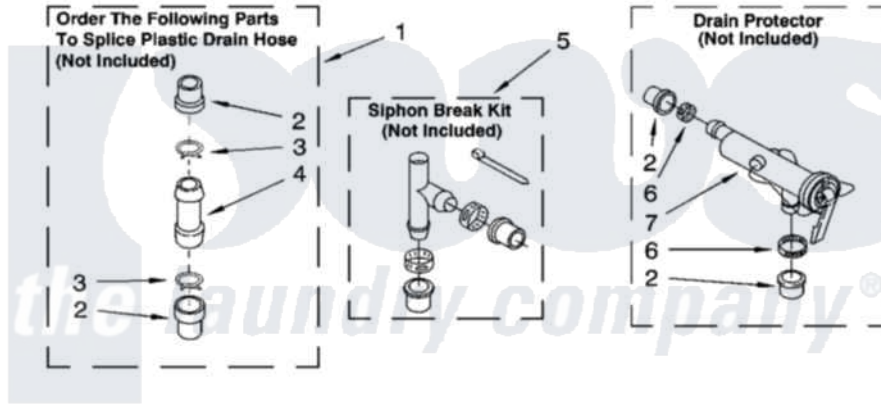

WATER SYSTEM PARTS

For Model: 3XLBR8543JQ3
(Designer White)

WS400

8180783

13

Whirlpool [Residential Whirlpool 3XLBR8543JQ3 Washer Parts](#) Parts Diagram 09 - WATER SYSTEM PARTS
Click on the part number to view part

Item	Original Part Number	Replaced By	Status	Part Description
1	285442			Water System Parts
2	285321			Water System Parts
3	370447	285655		Clamp, Hose
4	16272			Connector, Straight
5	285320			Water System Parts
6	65349	285655		Clamp, Hose
7	367031			Water System Parts