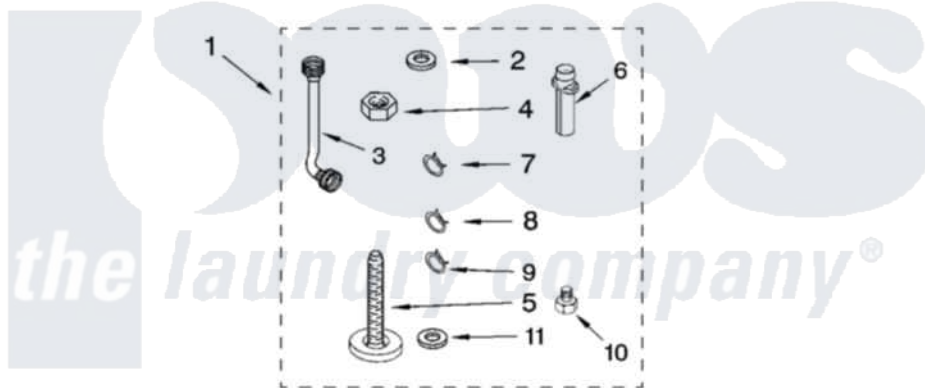

Whirlpool 3XLBR8543JQ3 10 - MISCELLANEOUS PARTS, OPTIONAL PARTS (NOT INCLUDED)

MISCELLANEOUS PARTS

For Model: 3XLBR8543JQ3  
(Designer White)

Whirlpool [Residential Whirlpool 3XLBR8543JQ3 Washer Parts](#) Parts Diagram 10 - MISCELLANEOUS PARTS, OPTIONAL PARTS (NOT INCLUDED).  
Click on the part number to view part

Item	Original Part Number	Replaced By	Status	Part Description
1	<a href="#">8541754</a>			Miscellaneous Parts Bag
2	3976300	<a href="#">16123</a>		Washer Inlet-Hose Miscellaneous Parts Must be Ordered Separately.
3	<a href="#">3949382</a>			Hose, Water Inlet
"	<a href="#">3949383</a>			Hose, Water Inlet
4	<a href="#">3359452</a>			Nut, Lock
5	389102	<a href="#">W10001130</a>		Foot, Leveling
6	3363920	<a href="#">3363920A</a>		Adapter
7	3366912	<a href="#">356138</a>		Clamp, Hose
8	3366913	<a href="#">3357331</a>		Clamp, Drain
9	<a href="#">356138</a>			Clamp, Hose
10	<a href="#">3357397</a>			Adapter, Water Inlet Hose
11	3976290	<a href="#">3357450</a>		Washer, Water Inlet Hose
	<a href="#">72017</a>			Paint, Touch-Up