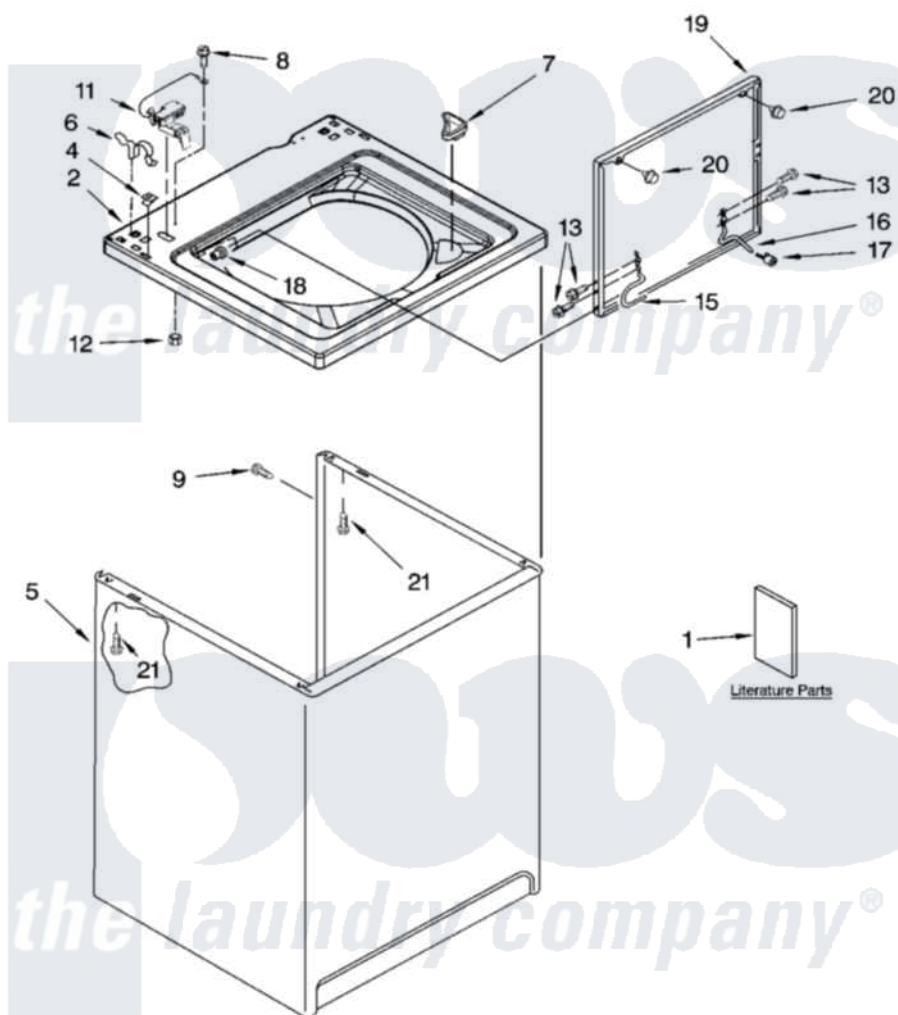

# Whirlpool 3XLBR8543JQ4 01 - TOP AND CABINET PARTS

## TOP AND CABINET PARTS

For Model: 3XLBR8543JQ4  
(Designer White)

AUTOMATIC  
WASHER

12-05 Litho in U.S.A. (drd)

1

Part No. 8181035

Whirlpool [Residential Whirlpool 3XLBR8543JQ4 Washer Parts](#) Parts Diagram 01 - TOP AND CABINET PARTS

[Click on the part number to view part](#)

Item	Original Part Number	Replaced By	Status	Part Description
1	8318353		Not Available	Installation Instructions
"	8316483		Not Available	Use & Care Guide
"	3954742		Not Available	Wiring Diagram
2	<a href="#">8541617</a>			Top
4	<a href="#">357213</a>			Nut, Push-In
5	<a href="#">63128</a>			Cabinet
6	<a href="#">62780</a>			Clip, Top And Cabinet And Rear Panel
7	<a href="#">3362952</a>			Dispenser, Bleach
8	<a href="#">3351614</a>			Screw, Gearcase Cover Mounting
9	3357011	<a href="#">308685</a>		Side Trim )
11	<a href="#">8318084</a>			Switch, Lid
12	8533959	<a href="#">680762</a>		Nut
13	3351355	<a href="#">W10119828</a>		Screw, Lid Hinge Mounting
15	<a href="#">8318088</a>			Hinge, Lid
16	<a href="#">54583</a>			Hinge, Lid

17	<a href="#">19119</a>	Bumper, Lid Hinge	
18	<a href="#">21258</a>	Bearing, Lid Hinge	
19	8541743	<a href="#">3957510</a>	Lid
20	<a href="#">9724509</a>	Bumper, Lid	
21	<a href="#">3390631</a>	Screw, 10-16 X 3/8	