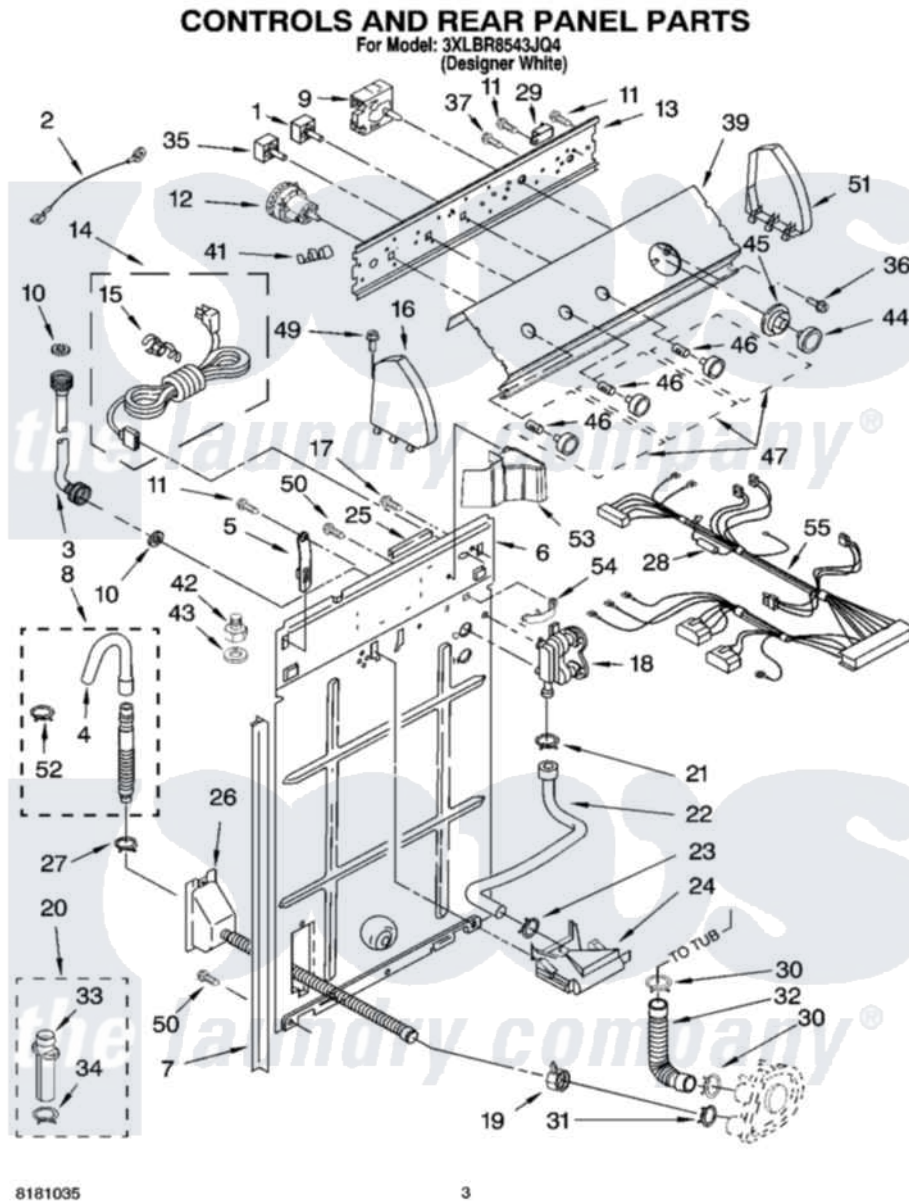

Whirlpool 3XLBR8543JQ4 02 - CONTROLS AND REAR PANEL PARTS

Whirlpool [Residential Whirlpool 3XLBR8543JQ4 Washer Parts](#) Parts Diagram 02 - CONTROLS AND REAR PANEL PARTS

[Click on the part number to view part](#)

Item	Original Part Number	Replaced By	Status	Part Description
1	3949180	W10168257		Switch, Rotary
2	3398893	3395559		Wire
3	3949382			Hose, Water Inlet
"	3949383			Hose, Water Inlet
4	3357027			Nozzle, Hose Drain
5	8568314			Strap, Console
6	8318407			Panel, Rear
7	62747			Pad, Rear Panel
8	3951609	285664		Hose
"	661577	285666		Hose
"	3357090	285702		Hose
9	3954730			Timer, Control
10	3976300	16123		Washer Inlet-Hose Miscellaneous Parts Must be Ordered Separately.
11	90767			Screw, 8A X 3/8 HeX Washer Head Tapping