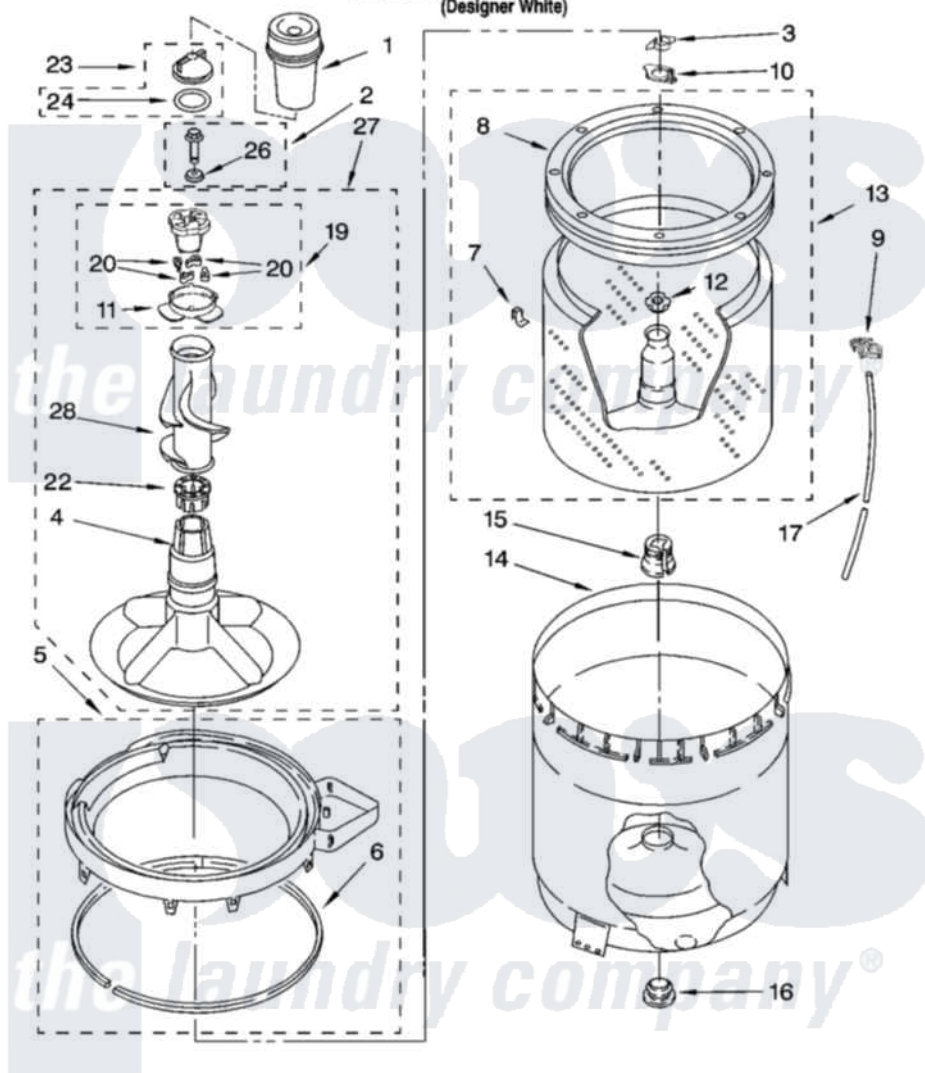

Whirlpool 3XLBR8543JQ4 03 - AGITATOR, BASKET AND TUB PARTS

AGITATOR, BASKET AND TUB PARTS

For Model: 3XLBR8543JQ4
(Designer White)

8181035

5

Whirlpool [Residential Whirlpool 3XLBR8543JQ4 Washer Parts](#) Parts Diagram 03 - AGITATOR, BASKET AND TUB PARTS

[Click on the part number to view part](#)

Item	Original Part Number	Replaced By	Status	Part Description
1	63580			Dispenser, Fabric Softener
2	358237			Screw And Washer
3	3354845			Clip, Agitator
4	3350830			Agitator
5	3950568			Tub Ring And Gasket
6	3359586			Gasket, Tub Ring
7	8519815			Clip, Balance Ring
8	3956205			Balance Ring
9	2219077			Clip, Pressure Switch Hose
10	8543666			Washer, Agitator
11	3363661			Bearing, Driven Cam
12	21366			Nut, Spanner
13	3956206	3956207		Basket And Balance Ring
14	63125			Tub
15	389140			Tub Block, Basket Drive
16	383727			Gasket, Centerpod

17	3363657	353244	Hose, Pressure Switch
19	3363663	285811	Cam-Agitator
20	3366877	80040	Dog-Agitator
22	3350389	285587	Washer
23	3354733	W10074580	Cap, Barrier
24	3348855	W10072840	Fabric Softener
26	3949550		Washer
27	3350829	285574	Large Ring
28	3349019		Auger, Agitator