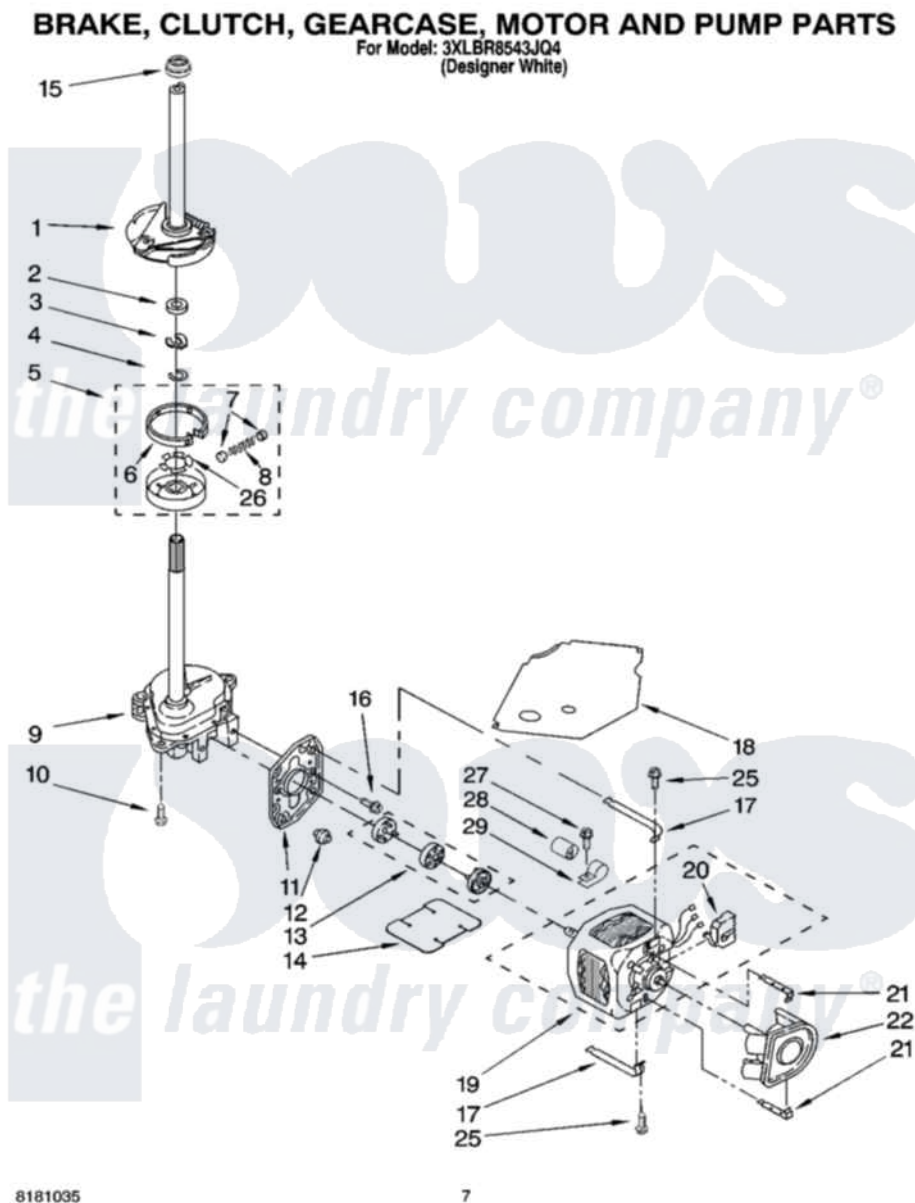

# Whirlpool 3XLBR8543JQ4 04 - BRAKE, CLUTCH, GEARCASE, MOTOR AND PUMP PARTS

Whirlpool [Residential Whirlpool 3XLBR8543JQ4 Washer Parts](#) Parts Diagram 04 - BRAKE, CLUTCH, GEARCASE, MOTOR AND PUMP PARTS  
Click on the part number to view part

Item	Original Part Number	Replaced By	Status	Part Description
1	388951	<a href="#">285792</a>		Basketdrive
2	<a href="#">63292</a>			Washer, Spin Tube Thrust
3	62697	<a href="#">W10080230</a>		Ring, Spin Tube Support
4	63283	<a href="#">285353</a>		Ring
5	3951311	<a href="#">285785</a>		Clutch
6	3951308	<a href="#">285790</a>		Lining
7	<a href="#">62646</a>			Cap, Clutch Spring
8	<a href="#">3946792</a>			Spring And Damper Assembly
9	3949118	<a href="#">3363395</a>		Gearcase
10	3357334	<a href="#">3400516</a>		Screw Anti-Rattle
11	<a href="#">62611</a>			Plate, Motor Mount To Gearcase
12	<a href="#">62691</a>			Grommet, Motor
13	285753	<a href="#">285753A</a>		Coupling
14	<a href="#">8316060</a>			Shield, Tub To Motor

15	<a href="#">8577374</a>		Seal, Centerpost
16	<a href="#">3400516</a>		Screw Anti-Rattle
17	3349637	<a href="#">W10086010</a>	Retainer, Motor
18	<a href="#">3362089</a>		Shield, Tub To Motor
19	<a href="#">3950297</a>		Motor, Main Drive
20	<a href="#">8529896</a>		Switch, Main Drive Motor
21	<a href="#">8546127</a>		Retainer, Pump
22	<a href="#">3363394</a>		Pump
25	3387485	<a href="#">273556</a>	Screw, 10-16 X 5/8
26	<a href="#">3355454</a>		Clip, Main Drive
27	62863	<a href="#">3390631</a>	Screw, 10-16 X 3/8
28	8572719	<a href="#">482156</a>	Capacitor
29	<a href="#">3949496</a>		Clamp, Capacitor