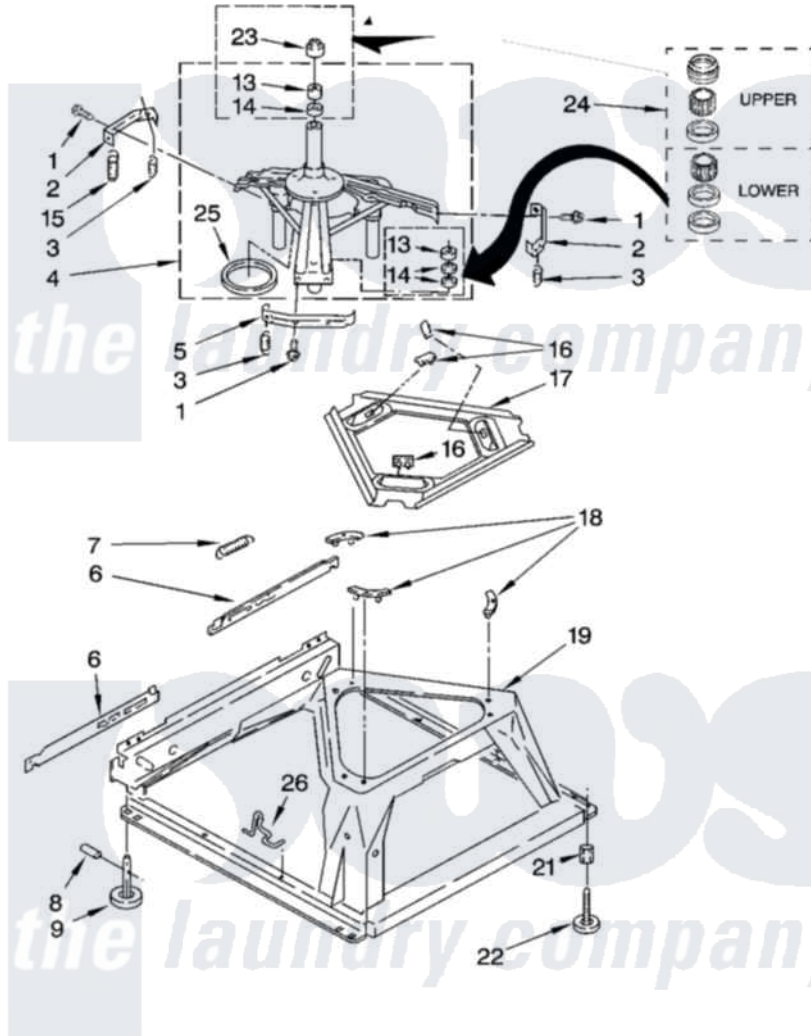

Whirlpool 3XLR8543JQ4 05 - MACHINE BASE PARTS

MACHINE BASE PARTS

For Model: 3XLR8543JQ4
(Designer White)

8

8181035

Whirlpool Residential Whirlpool 3XLR8543JQ4 Washer Parts Parts Diagram 05 - MACHINE BASE PARTS
Click on the part number to view part

Item	Original Part Number	Replaced By	Status	Part Description
1	3400076			Screw, Bracket Mounting
2	64067			Bracket, Spring Outer
3	63907			Spring, Suspension
4	8575214	280184		Support
5	64065			Bracket, Spring Outer
6	63138			Link, Leveling Mechanism
7	62597	8316845		Spring
8	62837			Pin, Knurled
9	62596	285244		Feet-Leveling
13	8546455			Bearing, Centerpost
14	357409	359449		Seal, Agitator Shaft
15	388492	W10250667		Spring, Counterweight
16	62568	285219		Pad
17	3946509			Plate, Suspension
18	3363660	285744		Pad
19	3349337	285459		Base

21	3359452		Nut, Lock
22	389102	W10001130	Foot, Leveling
23	8577376		Seal, Centerpost
24	285203		Centerpost Bearing Kit
25	63134		Ring, Sound Deadening
26	63806	W10145155	Retainer, Suspension Spring