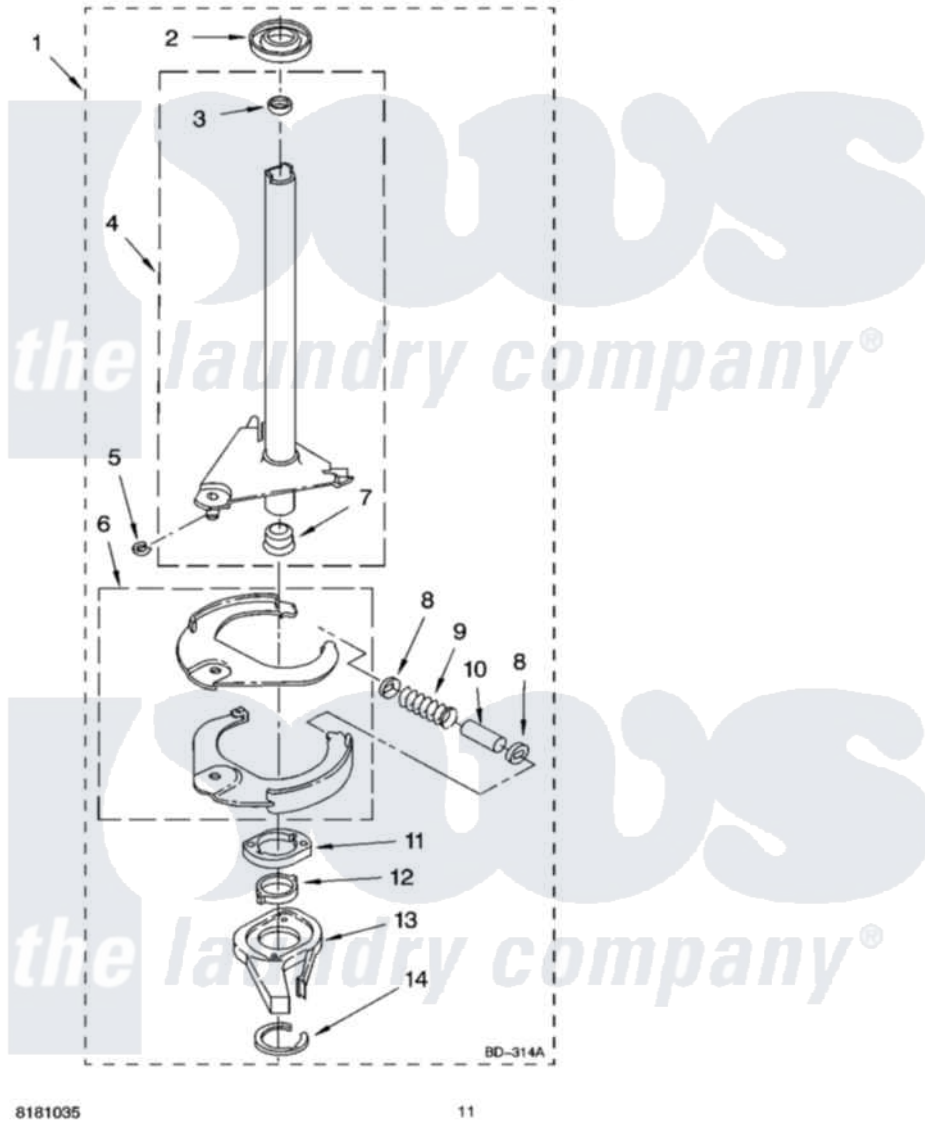

Whirlpool 3XLBR8543JQ4 07 - BRAKE AND DRIVE TUBE PARTS

BRAKE AND DRIVE TUBE PARTS

For Model: 3XLBR8543JQ4
(Designer White)

8181035

11

Whirlpool Residential Whirlpool 3XLBR8543JQ4 Washer Parts Parts Diagram 07 - BRAKE AND DRIVE TUBE PARTS

Click on the part number to view part

Item	Original Part Number	Replaced By	Status	Part Description
1	388951	285792		Basketdrive
2	62658			Ring, Thrust
3	356427			Seal, Spin Pinion
4	64027	64208		Tube-Spin
5	64035	W10083190		Ring, Retaining
6	64232	285438		Shoe-Brake
7	62703	8546462		"T" Bearing, Spin Tube
8	3353956	285658		Sleeve
9	62647		Not Available	Spring, Brake
10	3355360	285658		Sleeve
11	661516	8546461		Cam, Brake Release
12	63022			Sleeve, Cam
13	64194	285790		Lining
14	90368	W10083200		Ring, Retaining
"	N/A		Not Available	FOLLOWING PARTS NOT ILLUSTRATED
"	285208			Lubricant