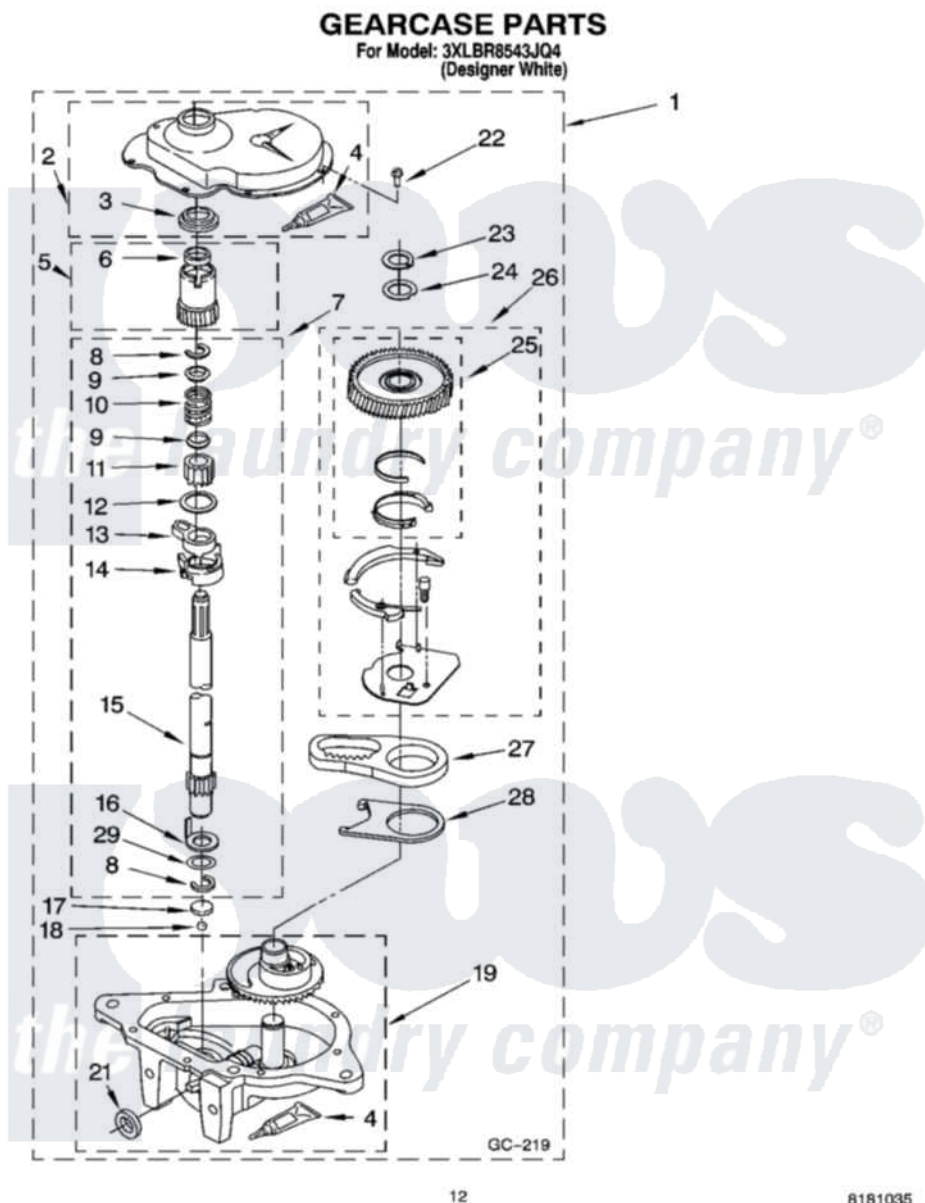

Whirlpool 3XLBR8543JQ4 08 - GEARCASE PARTS

12

8181035

Whirlpool Residential Whirlpool 3XLBR8543JQ4 Washer Parts Parts Diagram 08 - GEARCASE PARTS
Click on the part number to view part

Item	Original Part Number	Replaced By	Status	Part Description
1	3949118	3363395		Gearcase
2	285202			Cover, Gearcase
3	3349985			Seal, Gearcase Cover
4	285195			Sealer Sealer, Gasket
5	63320	285362		Gear and Pinion
6	356427			Seal, Spin Pinion
7	389387			Shaft, Agitator
8	90369		Not Available	Ring, Retaining (2)
9	62677			Retainer, Spring
10	62676			Spring, Agitator
11	63273	285509		Shaft, Agitator
12	62619			Washer, Agitator Gear
13	62580	285206		Cam-Agitator
14	62581	285206		Cam-Agitator
15	285509			Shaft, Agitator
16	62618			Washer, Cam Thrust

17	16018	285205	Bearing
18	85529	285205	Bearing
19	3366851	3363395	Gearcase
21	285352		Seal Kit, Thrust Plug
22	3351614		Screw, Gearcase Cover Mounting
23	3362552	285765	Ring-Retr
24	285735	285766	Washer Kit, Thrust
25	3348567	W102333584	Gear-Spin
26	285595		Neutral Assembly
27	3349296	8546456	Rack, Connecting
28	62621		Actuator, Shift
29	388815		Washer, Intermediate 1 3976263 Miscellaneous Parts Bag 2 3976300 Washer, Inlet Hose 3 3366913 Clamp, Hose