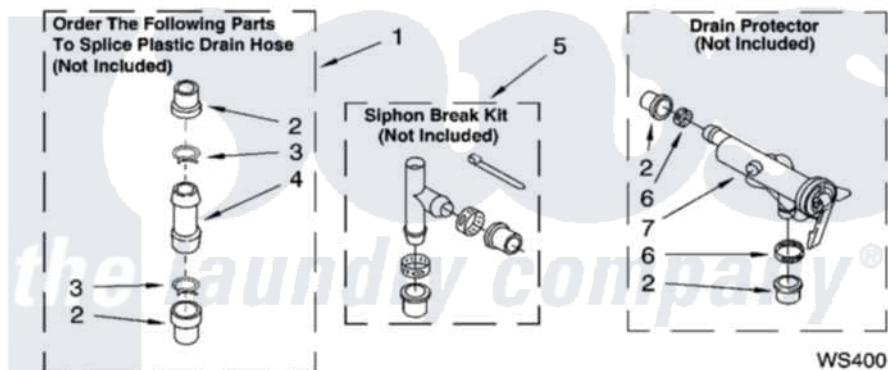

Whirlpool 3XLBR8543JQ4 09 - WATER SYSTEM PARTS, OPTIONAL PARTS (NOT INCLUDED)

WATER SYSTEM PARTS

For Model: 3XLBR8543JQ4
(Designer White)

8181035

13

Whirlpool [Residential Whirlpool 3XLBR8543JQ4 Washer Parts](#) Parts Diagram 09 - WATER SYSTEM PARTS, OPTIONAL PARTS (NOT INCLUDED)
Click on the part number to view part

Item	Original Part Number	Replaced By	Status	Part Description
1	285442			Water System Parts
2	285321			Water System Parts
3	370447	285655		Clamp, Hose
4	16272			Connector, Straight
5	285320			Water System Parts
6	65349	285655		Clamp, Hose
7	367031			Water System Parts
	72017			Paint, Touch-Up
"	350938			Paint, Pressurized Spray B
"	350930			Paint, Pressurized Spray B
"	799344			Paint, Touch-Up)
"	N/A		Not Available	OIL
"	350572			Oil
"	N/A		Not Available	LUBRICANT
"	285208			Lubricant