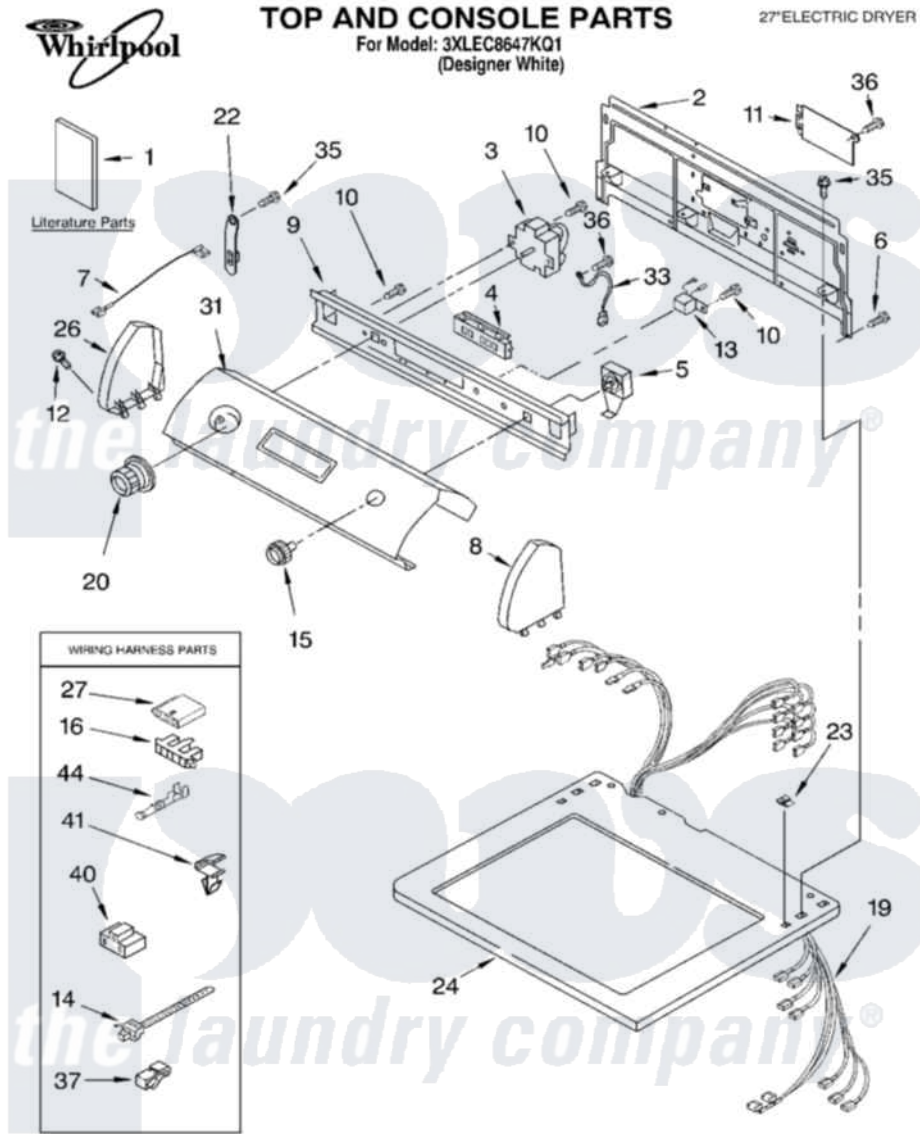

Whirlpool 3XLEC8647KQ1 01 - TOP AND CONSOLE PARTS

04-03 Litho in U.S.A. (djc)

1

Part No. 8180026

Whirlpool Residential Whirlpool 3XLEC8647KQ1 Dryer Parts Parts Diagram 01 - TOP AND CONSOLE PARTS
Click on the part number to view part

Item	Original Part Number	Replaced By	Status	Part Description
1	LIT8299809		Not Available	Wiring Diagram
"	LIT8318344		Not Available	Literature Parts (Guide, Use & Care)
"	LIT8528095		Not Available	Literature Parts (Instructions, Installation)
"	N/A		Not Available	Following May Be Purchased DO-IT-YOURSELF REPAIR MANUALS
"	LIT677818	677818L		Diy
2	8317305	285909		Panel-Rear
3	8299769	W10116281		Timer
4	8316077			Switch, Clean Touch
5	8318447	W10112633		Switch, Push-To-Start
6	693995			Screw, Hex Head
7	3393815	3393812		Wire, Jumper
"	3401703	3401671		Wire, Jumper
"	3401704	3401667		Wire, Jumper
"	3401705	3401667		Wire, Jumper