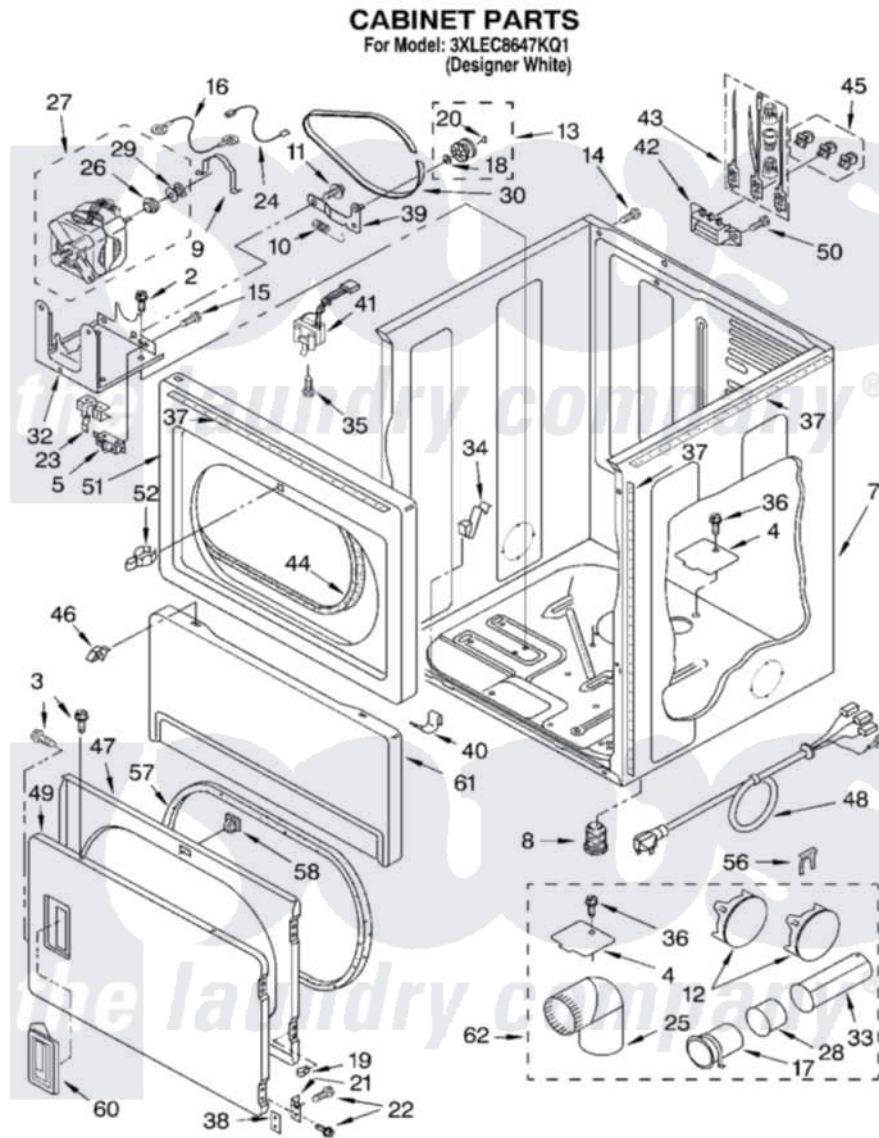

**Whirlpool 3XLEC8647KQ1 02 - CABINET PARTS - OPTIONAL PARTS
(NOT INCLUDED)**

8180026

3

Whirlpool Residential Whirlpool 3XLEC8647KQ1 Dryer Parts Parts Diagram 02 - CABINET PARTS - OPTIONAL PARTS
(NOT INCLUDED)

Click on the part number to view part

Item	Original Part Number	Replaced By	Status	Part Description
2	98139	303776		Screw
3	694091			Trim, Side Right Hand
4	3394331			Plate Cover
5	8318457			Switch, Broken Belt
7	8310656			Cabinet
8	3392100	49621		Feet-Leveling
"	279810			Foot-Optional
9	660658			Clamp, Motor Mounting 343481 685441
10	3387374			Spring, Idler
11	3389420			Retainer-Idler 1/4-20 X 1/16
12	697750	W10470674		Dryer Exhaust Kit
13	3388672	279640		Pulley-Idr
14	697776	4331106		Screw, No.10-32 X 7/16
15	3400934			Assembly, Screw And