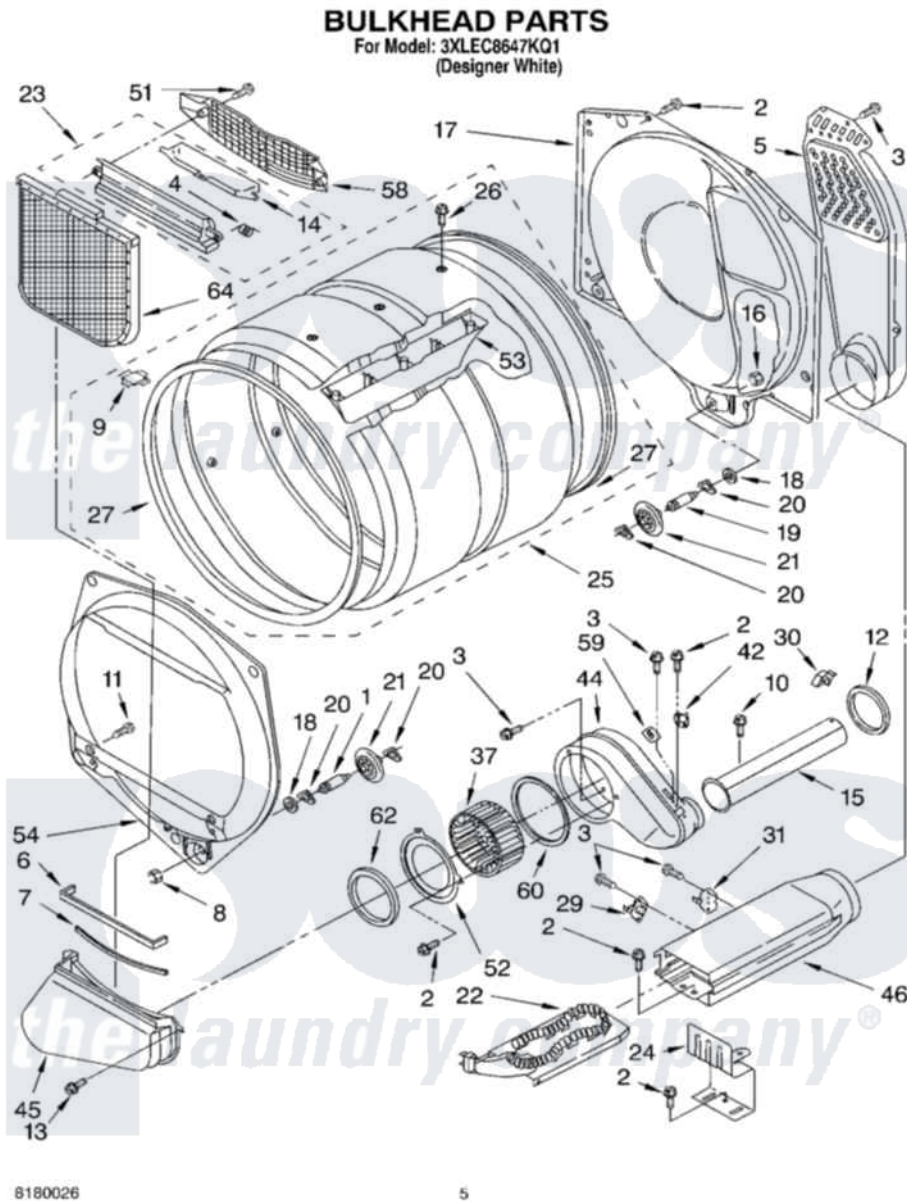

Whirlpool 3XLEC8647KQ1 03 - BULKHEAD PARTS

Whirlpool [Residential Whirlpool 3XLEC8647KQ1 Dryer Parts](#) Parts Diagram 03 - BULKHEAD PARTS
Click on the part number to view part

Item	Original Part Number	Replaced By	Status	Part Description
1	3399508	W10359271		Shaft, Drum Roller Threads
2	3390647	488729		Screw
3	90767			Screw, 8A X 3/8 HeX Washer Head Tapping
4	3394986			Spring, Lint Screen Door
5	697354	3387911		Duct-Air
6	697813			Seal, Outlet Housing
7	697814	697813		Seal, Outlet Housing
8	3359452			Nut, Lock
9	8066086			Plug, Drum Hole
10	3390646	W10139210		Screw, 8-18 X 5/16
11	487909	488729		Screw
12	696302			Shield, Exhaust
13	3387230			Screw, 10-16 X 13/16
14	3394984	8563758		Door, Lint Screen
15	8318486	279936		Kit-Exhst
16	3387709			Nut, 3/8-16

17	3387809		Bulkhead, Rear
18	3387459	W10080960	Washer, Support
19	3399509	W10359272	Shaft, Roller Drum Threads
20	690997		Washer, Thrust
21	8536973	W10314173	Support
22	8318459		Heater Element
23	3394985	8563755	Housing, Outlet Assembly
24	8066099		Bracket, Heater Box
25	8528998		Complete Drum Assembly
26	97787	W10109200	Screw, Baffle Mounting
27	697694	280114	Seal
29	3390291		Thermostat, High Limit 250F
"	BLANK	Not Available	250°F (121°C)
30	3388229		Retainer, Toe Panel
31	3977394	279769	Cutoff-Tml
37	697772		Wheel, Blower
42	3387137		Thermostat, Internal-Bias
44	8541568	W10119255	Housing, Blower
45	8530036		Lint Duct Assembly
46	3392537		Box, Heater
51	3357011	308685	Side Trim)
52	697771	279780	Cover
53	8528122		Baffle, Drum
54	697557		Bulkhead, Front
58	8299979		Grill, Outlet Screen Door
59	3392519		Thermal Limiter
60	697770		Seal, Cover Plate Blower Housing
62	697769	8566209	Seal, Transition Duct
64	3390721	W10120998	Screen