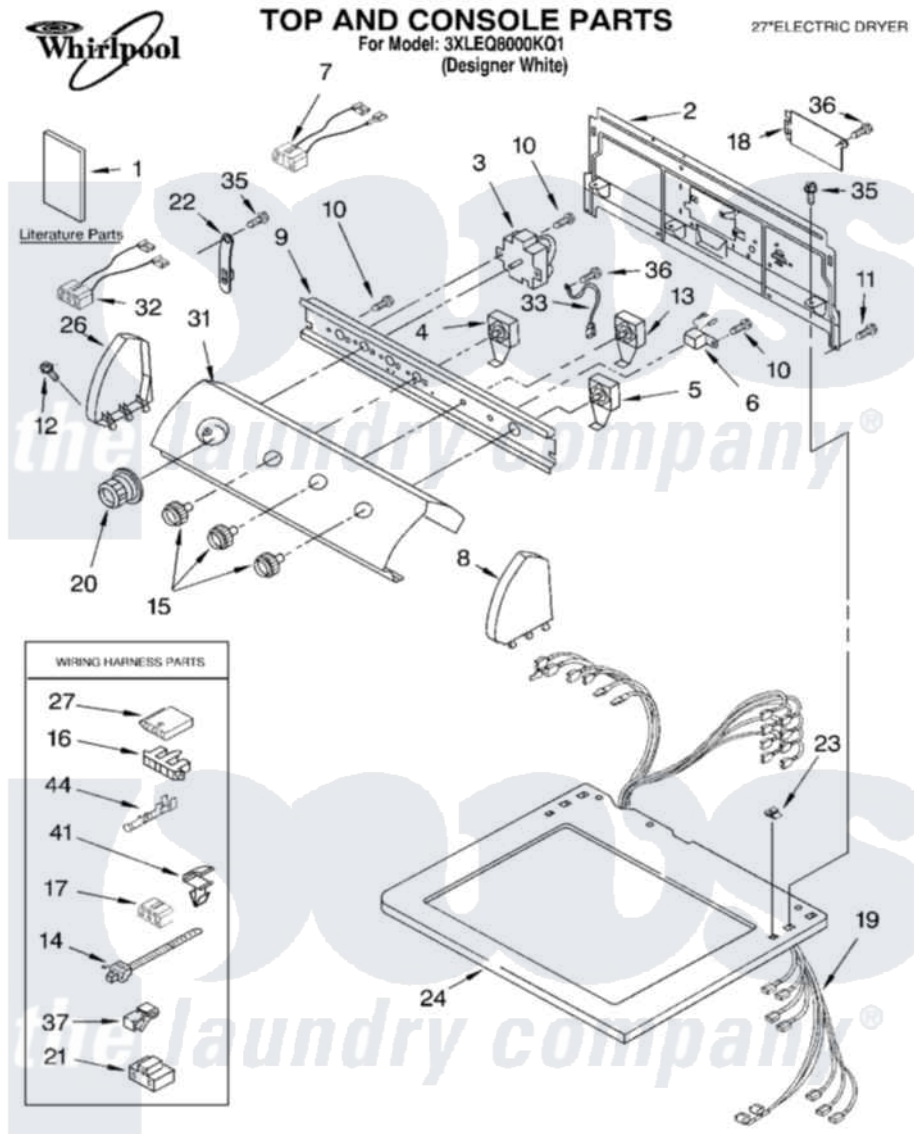

Whirlpool 3XLEQ8000KQ1 01 - TOP AND CONSOLE PARTS

04-03 Litho in U.S.A. (djc)

1

Part No. 8180027

Whirlpool Residential Whirlpool 3XLEQ8000KQ1 Dryer Parts Parts Diagram 01 - TOP AND CONSOLE PARTS
 Click on the part number to view part

Item	Original Part Number	Replaced By	Status	Part Description
1	LIT8299809		Not Available	Wiring Diagram
"	LIT8318344		Not Available	Literature Parts (Guide, Use & Care)
"	LIT8528095		Not Available	Literature Parts (Instructions, Installation)
"	N/A		Not Available	Following May Be Purchased DO-IT-YOURSELF REPAIR MANUALS
"	LIT677818	677818L		Diy
2	8317305	285909		Panel-Rear
3	8299769	W10116281		Timer
4	3399642	W10168169		Switch, Wrinkle Guard
5	8318447	W10112633		Switch, Push-To-Start
6	8522378			Mini Buzzer
7	3397695			Wire, Jumper
8	8271363	279962		Endcap
9	8271316			Bracket, Control
10	3390646	W10139210		Screw, 8-18 X 5/16

11	693995		Screw, Hex Head
12	388326		Screw, 8-18 X 1.25
13	8316076	W10168170	Switch, Rotary
14	3391018		Tie Cable
15	8271339	3957799	Knob, Control
16	3397269		Connector, Timer
17	3347243		Block, Disconnect
18	8317342	W10119283	Cover, Terminal Block
19	8529875		Harness, Wiring
20	8312687	3957754	Timer Knob Assembly
21	3401144		Connector
22	8318255	8568314	Strap, Console
23	357213		Nut, Push-In
24	8271399	3979278	Top
26	8271369	279962	Endcap
27	3936144		Do-It-Yourself Repair Manuals
31	8318386		Panel, Control
32	8283287		Wire, Jumper
33	3398893	3395559	Wire
35	3390647	488729	Screw
36	98139	303776	Screw
37	357572	W10113937	Clip, Grounding
41	3394427		Clip-Harness
44	94614		Terminal