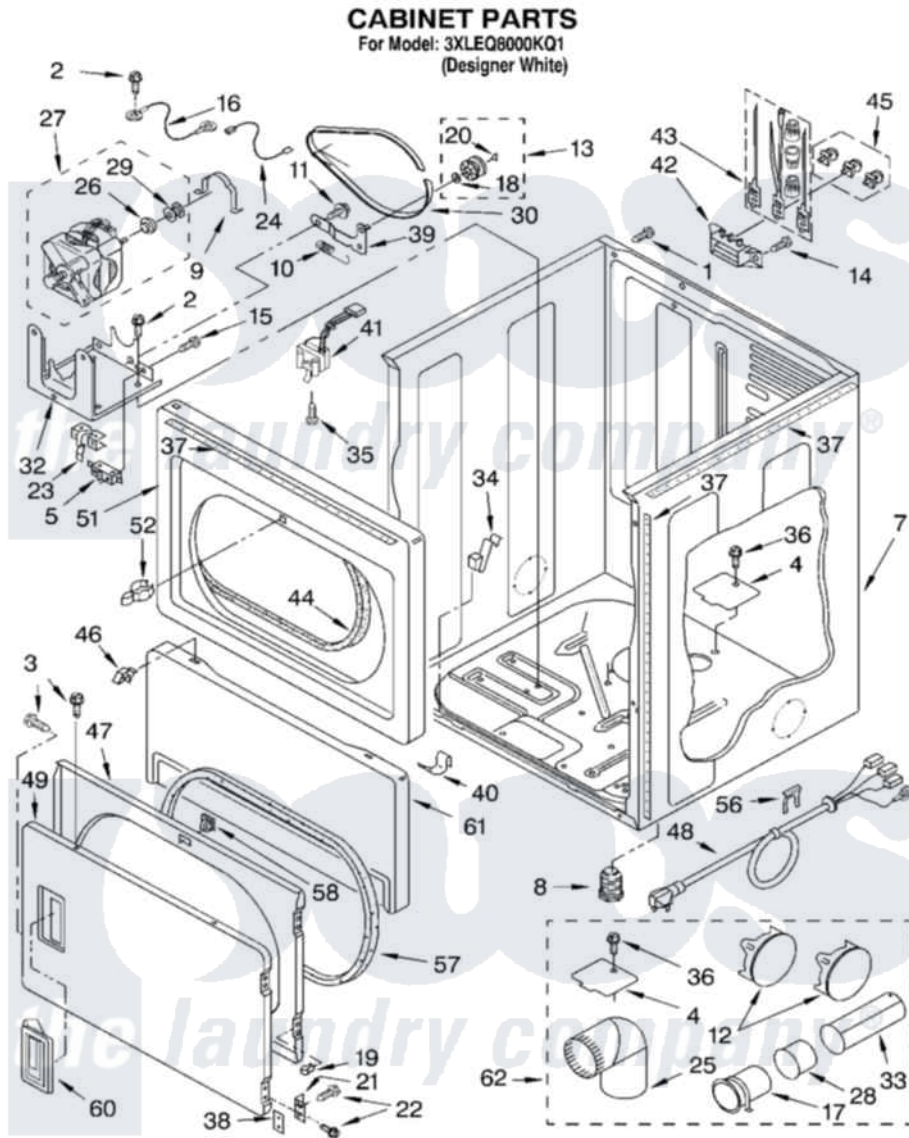

Whirlpool 3XLEQ8000KQ1 02 - CABINET PARTS

8180027

3

Whirlpool [Residential Whirlpool 3XLEQ8000KQ1 Dryer Parts](#) Parts Diagram 02 - CABINET PARTS
Click on the part number to view part

Item	Original Part Number	Replaced By	Status	Part Description
1	697776	4331106		Screw, No.10-32 X 7/16
2	98139	303776		Screw
3	694091			Trim, Side Right Hand
4	3394331			Plate Cover
5	8318457			Switch, Broken Belt
7	8310656			Cabinet
8	3392100	49621		Feet-Leveling
"	279810			Foot-Optional
9	660658			Clamp, Motor Mounting 343481 685441
10	3387374			Spring, Idler
11	3389420			Retainer-Idler 1/4-20 X 1/16
12	697750	W10470674		Dryer Exhaust Kit
13	3388672	279640		Pulley-Idr
14	3393008	308685		Side Trim)
15	3400934			Assembly, Screw And Insulator