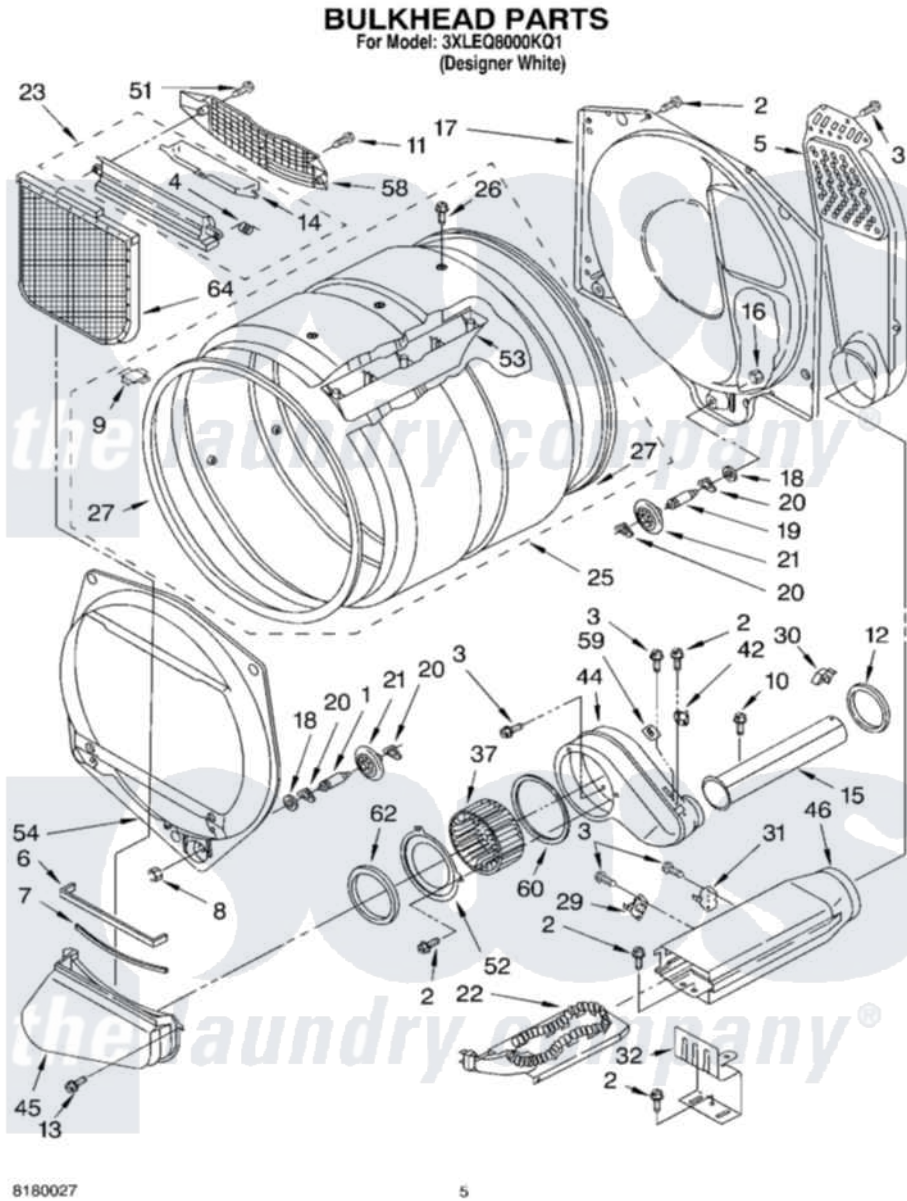

Whirlpool 3XLEQ8000KQ1 03 - BULKHEAD PARTS

Whirlpool [Residential Whirlpool 3XLEQ8000KQ1 Dryer Parts](#) Parts Diagram 03 - BULKHEAD PARTS
Click on the part number to view part

Item	Original Part Number	Replaced By	Status	Part Description
1	3399508	W10359271		Shaft, Drum Roller Threads
2	3390647	488729		Screw
3	90767			Screw, 8A X 3/8 HeX Washer Head Tapping
4	3394986			Spring, Lint Screen Door
5	697354	3387911		Duct-Air
6	697813			Seal, Outlet Housing
7	697814	697813		Seal, Outlet Housing
8	3359452			Nut, Lock
9	8066086			Plug, Drum Hole
10	3390646	W10139210		Screw, 8-18 X 5/16
11	487909	488729		Screw
12	696302			Shield, Exhaust
13	3387230			Screw, 10-16 X 13/16
14	3394984	8563758		Door, Lint Screen
15	8318486	279936		Kit-Exhst
16	3387709			Nut, 3/8-16

17	3387809		Bulkhead, Rear
18	3387459	W10080960	Washer, Support
19	3399509	W10359272	Shaft, Roller Drum Threads
20	690997		Washer, Thrust
21	8536973	W10314173	Support
22	8318459		Heater Element
23	3394985	8563755	Housing, Outlet Assembly
25	8528998		Complete Drum Assembly
26	97787	W10109200	Screw, Baffle Mounting
27	697694	280114	Seal
29	3390291		Thermostat, High Limit 250F
"	BLANK	Not Available	250°F (121°C)
30	3388229		Retainer, Toe Panel
31	3977394	279769	Cutoff-Tml
32	8066099		Bracket, Heater Box
37	697772		Wheel, Blower
42	3387137		Thermostat, Internal-Bias
44	8541568	W10119255	Housing, Blower
45	8530036		Lint Duct Assembly
46	3392537		Box, Heater
51	3357011	308685	Side Trim)
52	697771	279780	Cover
53	8528122		Baffle, Drum
54	697557		Bulkhead, Front
58	8299979		Grill, Outlet Screen Door
59	3392519		Thermal Limiter
60	697770		Seal, Cover Plate Blower Housing
62	697769	8566209	Seal, Transition Duct
64	3390721	W10120998	Screen