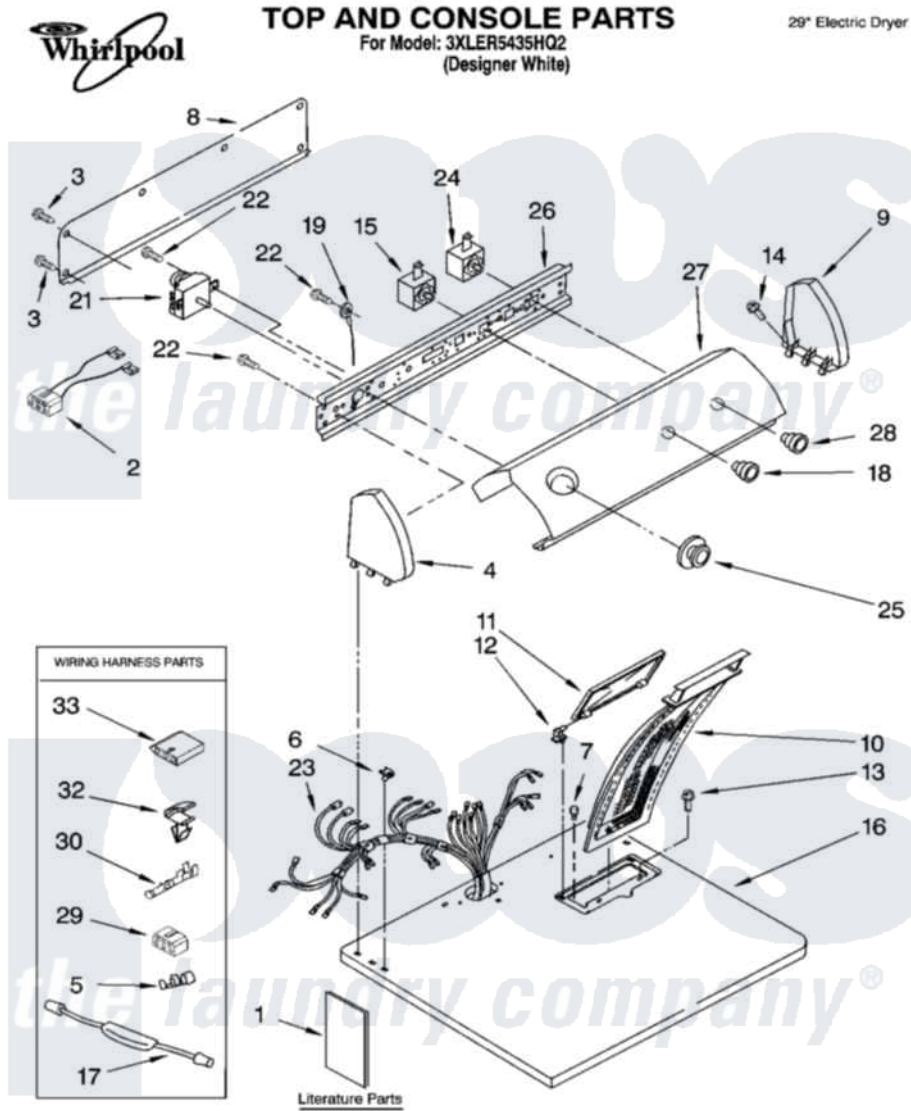

Whirlpool 3XLER5435HQ2 01 - TOP AND CONSOLE PARTS OPTIONAL PARTS (NOT INCLUDED)

02-04 Litho in U.S.A. (djc)

1

Part No. 8180227

Whirlpool Residential Whirlpool 3XLER5435HQ2 Dryer Parts Parts Diagram 01 - TOP AND CONSOLE PARTS
 OPTIONAL PARTS (NOT INCLUDED)
 Click on the part number to view part

Item	Original Part Number	Replaced By	Status	Part Description
1	LIT3401012		Not Available	LITERATURE PARTS (Use & Care Guide)
"	LIT3397626		Not Available	Literature Parts (Installation Instructions (Spanish))
"	LIT3397627		Not Available	Literature Parts (Installation Instructions (English))
"	LIT8528131		Not Available	Literature Parts (Wiring Diagram)
"	N/A		Not Available	Following May Be Purchased DO-IT-YOURSELF REPAIR MANUALS
"	LIT677818	677818L		Diy
2	3396028	8283286		Wire-Jumper
3	693995			Screw, Hex Head
4	3950975	285846		Endcap
5	357572	W10113937		Clip, Grounding
6	357213			Nut, Push-In

7	297535	17258	Bumper
8	3397545		Panel, Rear Console
9	3950974	285846	Endcap
10	349639		HANdle And Lint Screen Assembly
11	8283378		Cover, Lint Screen
12	3978605	W10044470	Hinge, RH
"	3978606		Hinge, Lint Lid
13	688983	487240	Screw, For Mtg. Service Capacitor
14	388326		Screw, 8-18 X 1.25
15	3399638		Switch, Temperature
16	8530642	Not Available	TOP
17	3406626	279872	Resistor
18	3950759	3957796	Knob, Control
19	3398893	3395559	Wire
21	3396215		Timer 60 Hz
22	3390646	W10139210	Screw, 8-18 X 5/16
23	8529856		Harness, Wiring
24	3395382		Switch, Push-To-Start
25	3406143	3957752	Knob, Timer
26	8054298		Bracket, Control
27	3401065		Panel, Control
28	3406133	3957800	Knob, Push-To-Start
29	3347243		Block, Disconnect
30	94614		Terminal
32	3394427		Clip-Harness
33	3936144		Do-It-Yourself Repair Manuals
"	N/A	Not Available	ACCESSORY PARTS
"	279948	4392065	Kit, Dryer Repair
"	3404351		Accessory Parts
"	72017		Paint, Touch-Up
"	350930		Paint, Pressurized Spray B
"	350938		Paint, Pressurized Spray B
"	799344		Paint, Touch-Up)