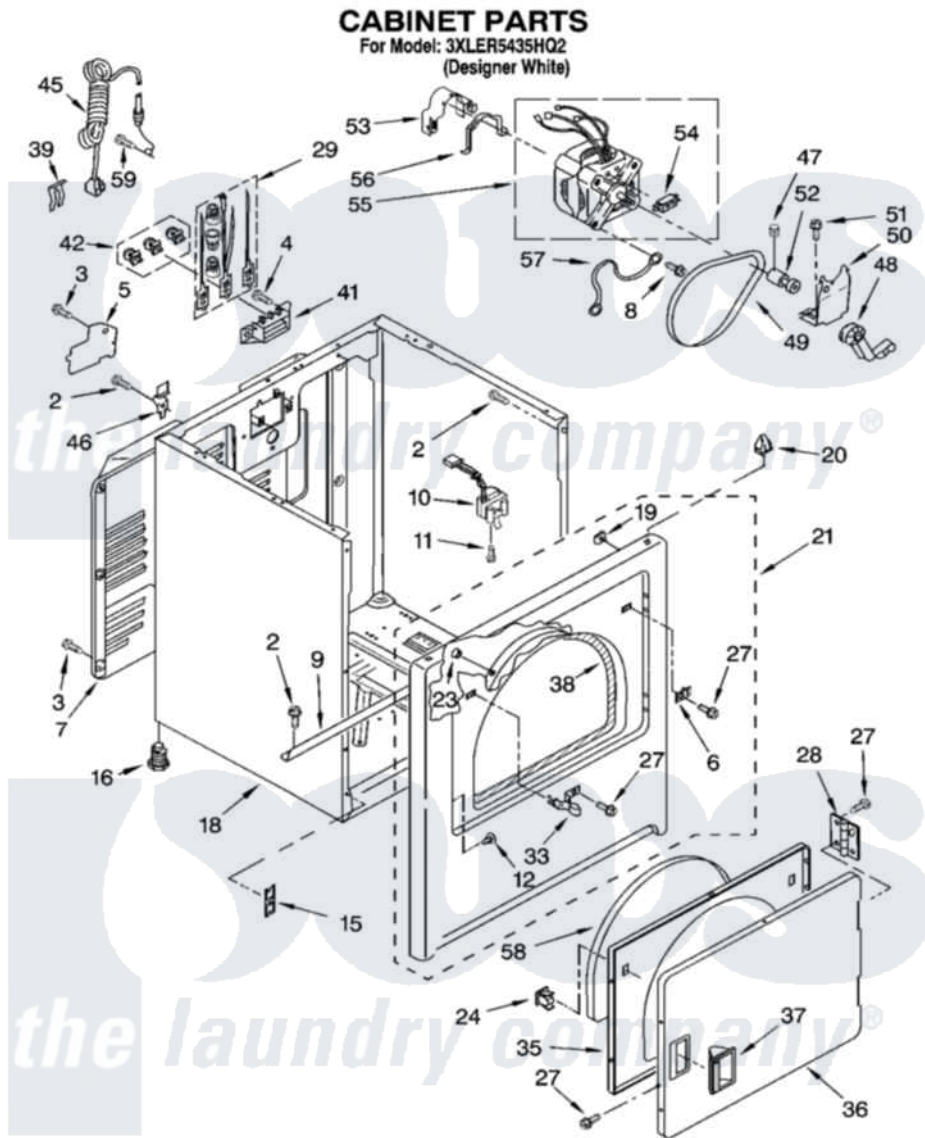

# Whirlpool 3XLER5435HQ2 02 - CABINET PARTS

8180227

3

Whirlpool [Residential Whirlpool 3XLER5435HQ2 Dryer Parts](#) Parts Diagram 02 - CABINET PARTS  
Click on the part number to view part

Item	Original Part Number	Replaced By	Status	Part Description
2	343641	<a href="#">681414</a>		Screw, 10AB X 1/2
3	<a href="#">693995</a>			Screw, Hex Head
4	3393008	<a href="#">308685</a>		Side Trim )
5	<a href="#">3396795</a>			Cover, Terminal Block
6	<a href="#">3403630</a>			Plug, Strike Hole
7	3396805	<a href="#">280043</a>		Panel-Rear
8	<a href="#">3394926</a>			Screw, 10-16 X 1/2
9	<a href="#">8541400</a>			Bracket, Cabinet
10	3406109	<a href="#">3406107</a>		Door Switch Assembly
11	697773	<a href="#">3395530</a>		Screw
12	<a href="#">3404413</a>			Plug, Hinge Hole
15	<a href="#">3394083</a>			Clip, Front Panel
16	3392100	<a href="#">49621</a>		Feet-Leveling
18	8530603	<a href="#">8533643</a>		Cabinet
19	<a href="#">98234</a>			Clip, U-Bend
20	690363	<a href="#">18776</a>		Lock, Front Top