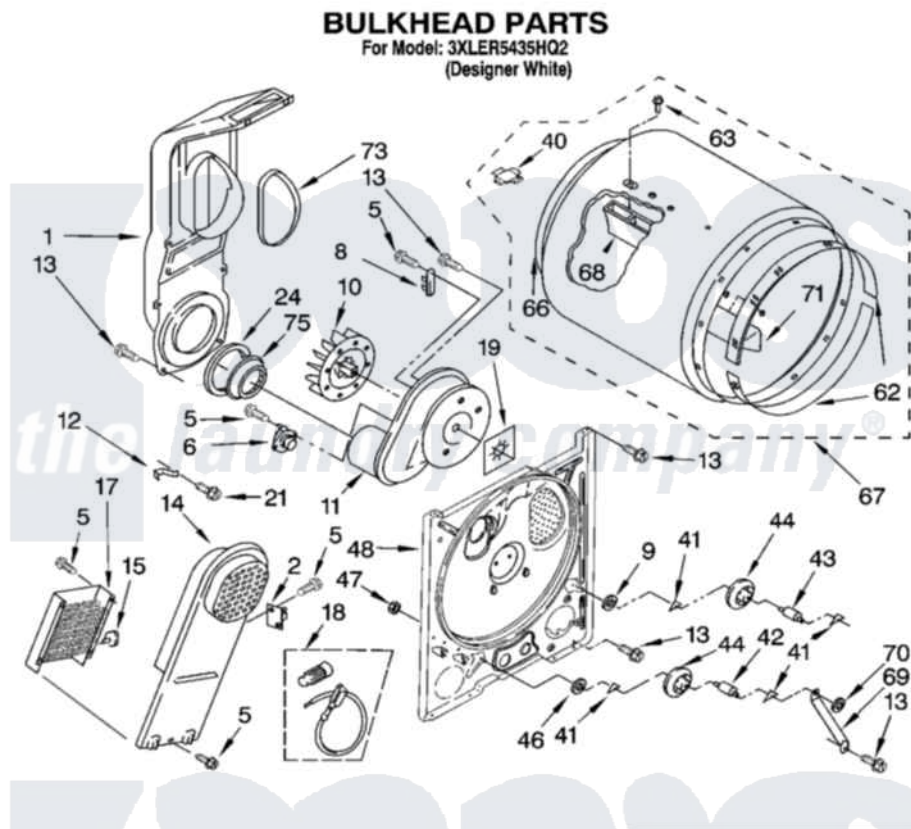

Whirlpool 3XLER5435HQ2 03 - BULKHEAD PARTS

8180227

5

Whirlpool [Residential Whirlpool 3XLER5435HQ2 Dryer Parts](#) Parts Diagram 03 - BULKHEAD PARTS
Click on the part number to view part

Item	Original Part Number	Replaced By	Status	Part Description
1	348368			Lint Chute Assembly
2	3977393	279816		Cutoff-Tml
5	90767			Screw, 8A X 3/8 HeX Washer Head Tapping
6	3387137			Thermostat, Internal-Bias
8	694511	3392519		Thermal Limiter
9	3388703			Washer, Support
10	694089			Wheel, Blower
11	8557384	8577230		Housing, Blower
12	8066155			Clip, Heater Box
13	343641	681414		Screw, 10AB X 1/2
14	3397566	8541818		Box, Heater
15	3977749			Thermostat, 200/120F
17	3403586	279843		Element
18	279457			Wire Kit, Terminal
19	3394196			Seal, Blower Shaft
21	489463			Screw, 8-18 X 1/16

24	347139		Seal, Lint Chute
40	8066086		Plug, Drum Hole
41	690997		Washer, Thrust
42	3399506	W10359270	Shaft, Drum Roller Threads
43	3399507	W10359269	Shaft, Drum Roller Threads
44	3397588	349241T	Support
46	348197		Washer, Support
47	3359452		Nut, Lock
48	3403491	279796	Bulkhead
62	692526	279441	BeaRng-Rng
63	97787	W10109200	Screw, Baffle Mounting
66	3406130	279857	Seal
67	695587		Drum Assembly
68	692490		Baffle, Drum
69	3976434		Bracket, Support Shaft
70	90296		Nut, Push On
71	3403636		Baffle, Drum
73	339956		Seal, Air Duct To Bulkhead
75	696302		Shield, Exhaust