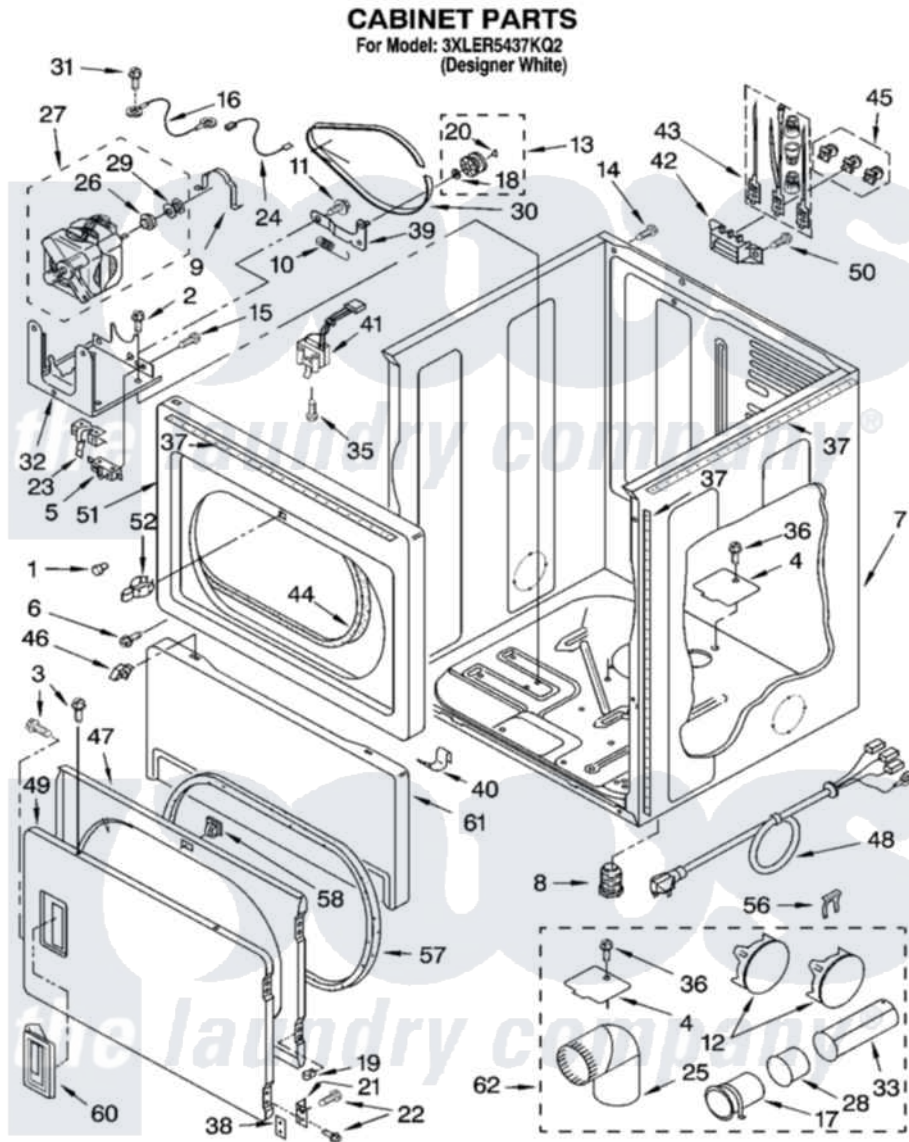

# Whirlpool 3XLER5437KQ2 02 - CABINET PARTS

8180429

3

Whirlpool [Residential Whirlpool 3XLER5437KQ2 Dryer Parts](#) Parts Diagram 02 - CABINET PARTS  
 Click on the part number to view part

Item	Original Part Number	Replaced By	Status	Part Description
1	<a href="#">693152</a>			Bumper, Console
2	98139	<a href="#">303776</a>		Screw
3	<a href="#">694091</a>			Trim, Side Right Hand
4	<a href="#">3394331</a>			Plate Cover
5	<a href="#">8318457</a>			Switch, Broken Belt
6	8281212	<a href="#">W10080800</a>		Screw, 8-18 X 3/8
7	<a href="#">8310656</a>			Cabinet
8	3392100	<a href="#">49621</a>		Feet-Leveling
"	<a href="#">279810</a>			Foot-Optional
9	<a href="#">660658</a>			Clamp, Motor Mounting 343481 685441
10	<a href="#">3387374</a>			Spring, Idler
11	<a href="#">3389420</a>			Retainer-Idler 1/4-20 X 1/16
12	697750	<a href="#">W10470674</a>		Dryer Exhaust Kit
13	3388672	<a href="#">279640</a>		Pulley-ldr
14	697776	<a href="#">4331106</a>		Screw, No.10-32 X 7/16
				Assembly, Screw And