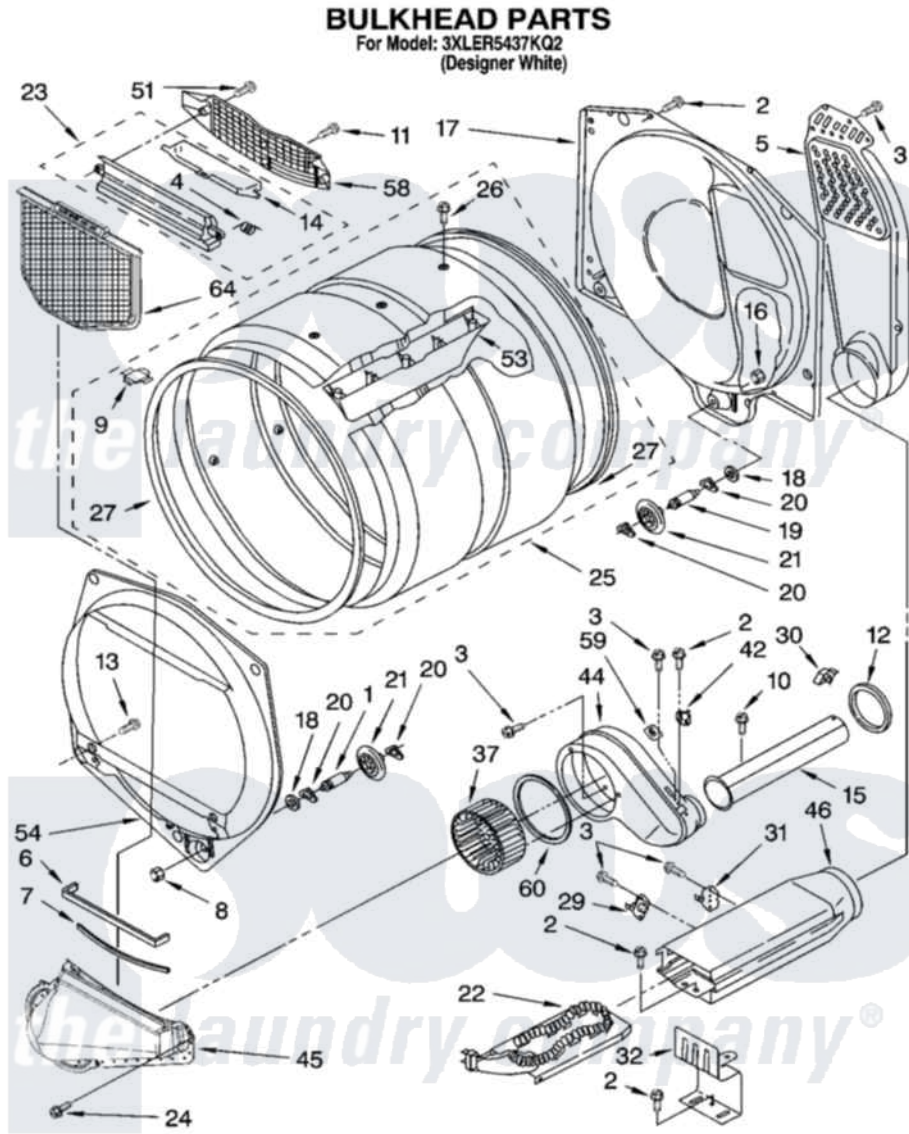

Whirlpool 3XLER5437KQ2 03 - BULKHEAD PARTS

8180429

5

Whirlpool [Residential Whirlpool 3XLER5437KQ2 Dryer Parts](#) Parts Diagram 03 - BULKHEAD PARTS
 Click on the part number to view part

Item	Original Part Number	Replaced By	Status	Part Description
1	3399508	W10359271		Shaft, Drum Roller Threads
2	3390647	488729		Screw
3	90767			Screw, 8A X 3/8 HeX Washer Head Tapping
4	3394986			Spring, Lint Screen Door
5	697354	3387911		Duct-Air
6	697813			Seal, Outlet Housing
7	697814	697813		Seal, Outlet Housing
8	3359452			Nut, Lock
9	8066086			Plug, Drum Hole
10	3390646	W10139210		Screw, 8-18 X 5/16
11	487909	488729		Screw
12	696302			Shield, Exhaust
13	3387230			Screw, 10-16 X 13/16
14	3394984	8563758		Door, Lint Screen
15	8318486	279936		Kit-Exhst
16	3387709			Nut, 3/8-16

17	3387809		Bulkhead, Rear
18	3387459	W10080960	Washer, Support
19	3399509	W10359272	Shaft, Roller Drum Threads
20	690997		Washer, Thrust
21	8536973	W10314173	Support
22	8318459		Heater Element
23	3394985	8563755	Housing, Outlet Assembly
24	359625	487240	Screw, For Mtg. Service Capacitor
25	8528998		Complete Drum Assembly
26	97787	W10109200	Screw, Baffle Mounting
27	697694	280114	Seal
29	3390291		Thermostat, High Limit 250F
30	3388229		Retainer, Toe Panel
31	3977394	279769	Cutoff-Tml
32	8066099		Bracket, Heater Box
37	697772		Wheel, Blower
42	3387137		Thermostat, Internal-Bias
44	8544362	W10119255	Housing, Blower
45	8066168	W10128606	Duct-Lint
46	3392537		Box, Heater
51	3357011	308685	Side Trim)
53	697693	W10113136	Baffle, Drum
54	697557		Bulkhead, Front
58	8299979		Grill, Outlet Screen Door
59	3392519		Thermal Limiter
60	697770		Seal, Cover Plate Blower Housing
64	8066170	W10120998	Screen