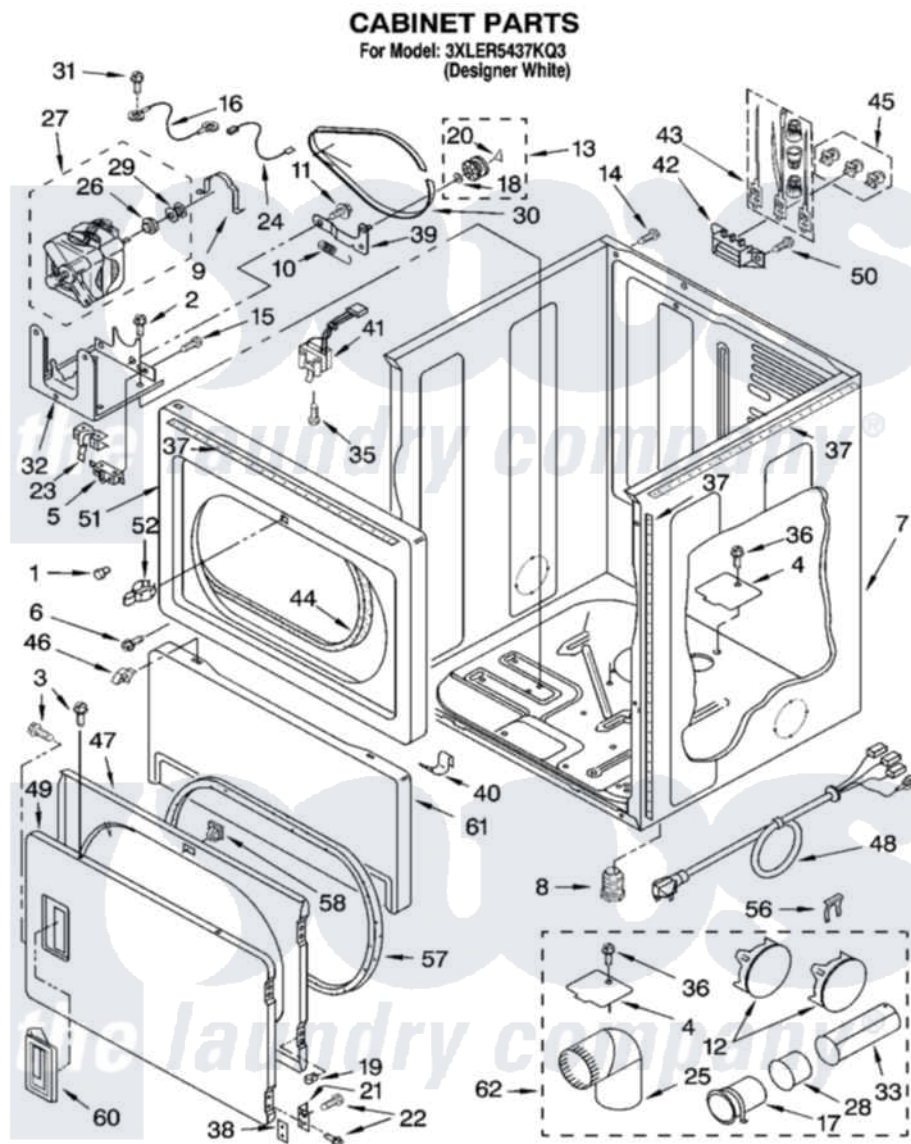

# Whirlpool 3XLER5437KQ3 02 - CABINET PARTS

8180727

3

Whirlpool [Residential Whirlpool 3XLER5437KQ3 Dryer Parts](#) Parts Diagram 02 - CABINET PARTS

[Click on the part number to view part](#)

Item	Original Part Number	Replaced By	Status	Part Description
1	<a href="#">693152</a>			Bumper, Console
2	98139	<a href="#">303776</a>		Screw
3	<a href="#">694091</a>			Trim, Side Right Hand
4	<a href="#">3394331</a>			Plate Cover
5	<a href="#">8318457</a>			Switch, Broken Belt
6	8281212	<a href="#">W10080800</a>		Screw, 8-18 X 3/8
7	<a href="#">8310656</a>			Cabinet
8	3392100	<a href="#">49621</a>		Feet-Leveling
"	<a href="#">279810</a>			Foot-Optional
9	<a href="#">660658</a>			Clamp, Motor Mounting 343481 685441
10	<a href="#">3387374</a>			Spring, Idler
11	<a href="#">3389420</a>			Retainer-Idler 1/4-20 X 1/16
12	697750	<a href="#">W10470674</a>		Dryer Exhaust Kit
13	3388672	<a href="#">279640</a>		Pulley-ldr
14	697776	<a href="#">4331106</a>		Screw, No.10-32 X 7/16
				Assembly, Screw And