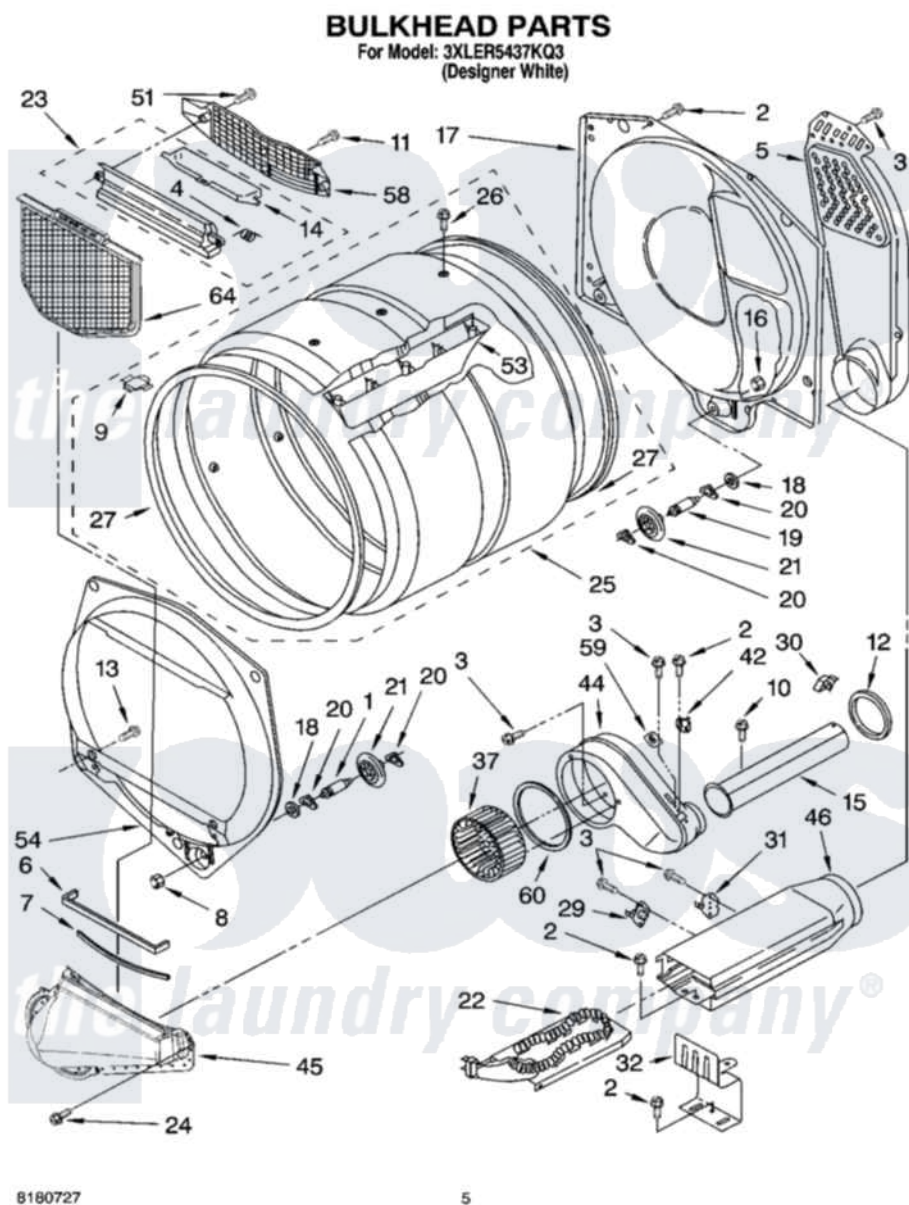

Whirlpool 3XLER5437KQ3 03 - BULKHEAD PARTS, OPTIONAL PARTS (NOT INCLUDED)

Whirlpool [Residential Whirlpool 3XLER5437KQ3 Dryer Parts](#) Parts Diagram 03 - BULKHEAD PARTS, OPTIONAL PARTS (NOT INCLUDED)
Click on the part number to view part

Item	Original Part Number	Replaced By	Status	Part Description
1	3399508	W10359271		Shaft, Drum Roller Threads
2	3390647	488729		Screw
3	90767			Screw, 8A X 3/8 HeX Washer Head Tapping
4	3394986			Spring, Lint Screen Door
5	697354	3387911		Duct-Air
6	697813			Seal, Outlet Housing
7	697814	697813		Seal, Outlet Housing
8	3359452			Nut, Lock
9	8066086			Plug, Drum Hole
10	3390646	W10139210		Screw, 8-18 X 5/16
11	487909	488729		Screw
12	696302			Shield, Exhaust
13	3387230			Screw, 10-16 X 13/16
14	3394984	8563758		Door, Lint Screen

15	8318486	279936	Kit-Exhst
16	3387709		Nut, 3/8-16
17	3387809		Bulkhead, Rear
18	3387459	W10080960	Washer, Support
19	3399509	W10359272	Shaft, Roller Drum Threads
20	690997		Washer, Thrust
21	8536973	W10314173	Support
22	8318459		Heater Element
23	3394985	8563755	Housing, Outlet Assembly
24	489463		Screw, 8-18 X 1/16
25	8528998		Complete Drum Assembly
26	97787	W10109200	Screw, Baffle Mounting
27	697694	280114	Seal
29	3390291		Thermostat, High Limit 250F
30	3388229		Retainer, Toe Panel
31	3977394	279769	Cutoff-Tml
32	8066099		Bracket, Heater Box
37	697772		Wheel, Blower
42	3387137		Thermostat, Internal-Bias
44	8544362	W10119255	Housing, Blower
45	8066168	W10128606	Duct-Lint
46	3392537		Box, Heater
51	3357011	308685	Side Trim)
53	697693	W10113136	Baffle, Drum
54	697557		Bulkhead, Front
58	8299979		Grill, Outlet Screen Door
59	3392519		Thermal Limiter
60	697770		Seal, Cover Plate Blower Housing
64	8066170	W10120998	Screen
	4392067		Kit, Dryer Repair
"	3406911	8212450A	Dryer Rack
"	8522199		Accessory Parts
"	72017		Paint, Touch-Up
"	350930		Paint, Pressurized Spray B
"	350938		Paint, Pressurized Spray B
"	799344		Paint, Touch-Up)