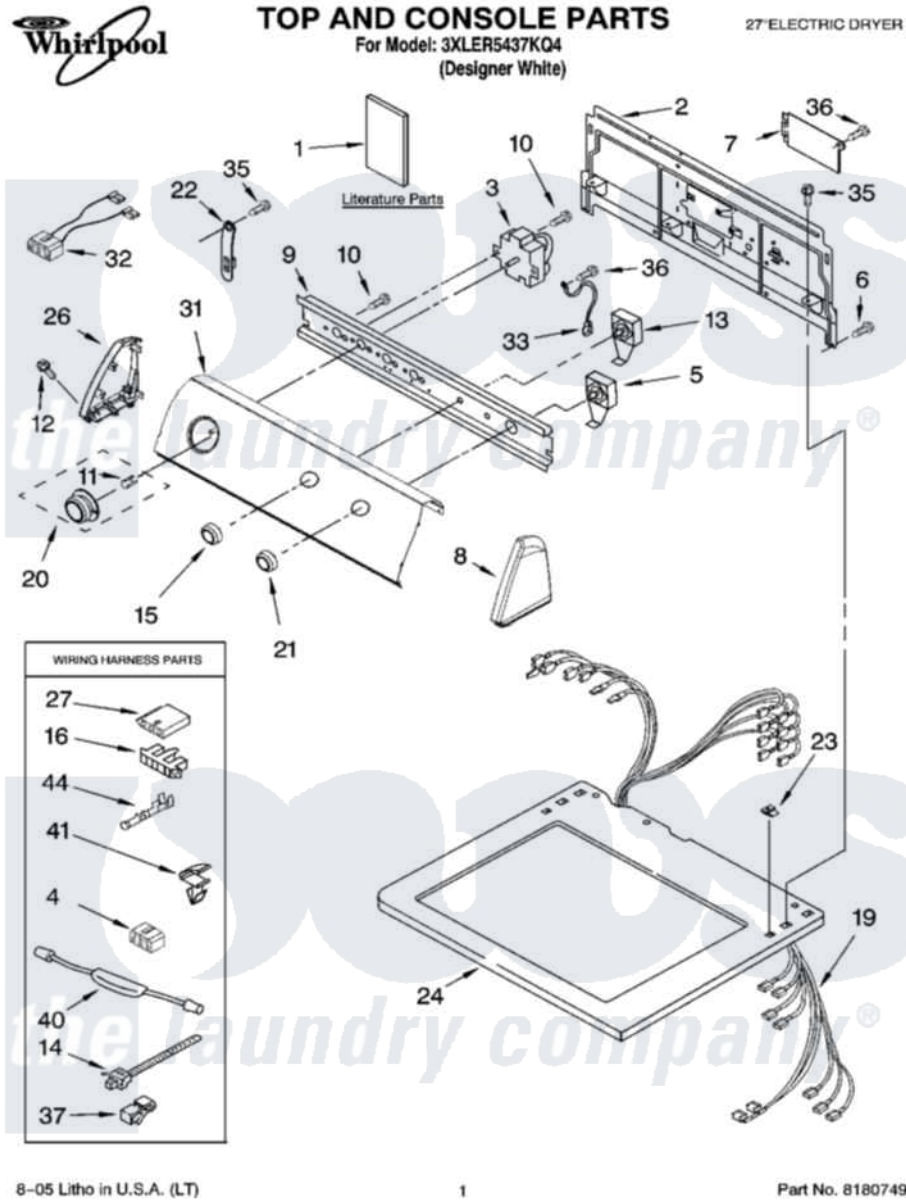

Whirlpool 3XLER5437KQ4 01 - TOP AND CONSOLE PARTS

Whirlpool Residential Whirlpool 3XLER5437KQ4 Dryer Parts Parts Diagram 01 - TOP AND CONSOLE PARTS
 Click on the part number to view part

Item	Original Part Number	Replaced By	Status	Part Description
1	8318458		Not Available	Wiring Diagram
"	8577080		Not Available	Guide, Use & Care
"	8528095		Not Available	Instructions, Installation
"	N/A		Not Available	Following May Be Purchased DO-IT-YOURSELF REPAIR MANUALS
"	677818		Not Available	Manual, Do-It- Yourself Repair (Dryer)
2	8317305	285909		Panel-Rear
3	8299770			Timer
4	3347243			Block, Disconnect
5	3395382			Switch, Push-To-Start
6	693995			Screw, Hex Head
7	8317342	W10119283		Cover, Terminal Block
8	8271363	279962		Endcap
9	8271316			Bracket, Control
10	3390646	W10139210		Screw, 8-18 X 5/16

11	688805		Clip, Spring Knob
12	388326		Screw, 8-18 X 1.25
13	3399638		Switch, Temperature
14	3391018		Tie Cable
15	3957799		Knob, Control
16	3397269		Connector, Timer
19	8529874		Harness, Wiring
20	3957754		Timer Knob Assembly
21	3957804		Knob, Push-To-Start
22	8568314		Strap, Console
23	357213		Nut, Push-In
24	8271399	3979278	Top
26	8271369	279962	Endcap
27	3936144		Do-It-Yourself Repair Manuals
31	8318383		Panel, Control
32	8283293	8283286	Wire-Jumper
33	3398893	3395559	Wire
35	3390647	488729	Screw
36	98139	303776	Screw
37	357572	W10113937	Clip, Grounding
40	8283170	279872	Resistor
41	3394427		Clip-Harness
44	94614		Terminal