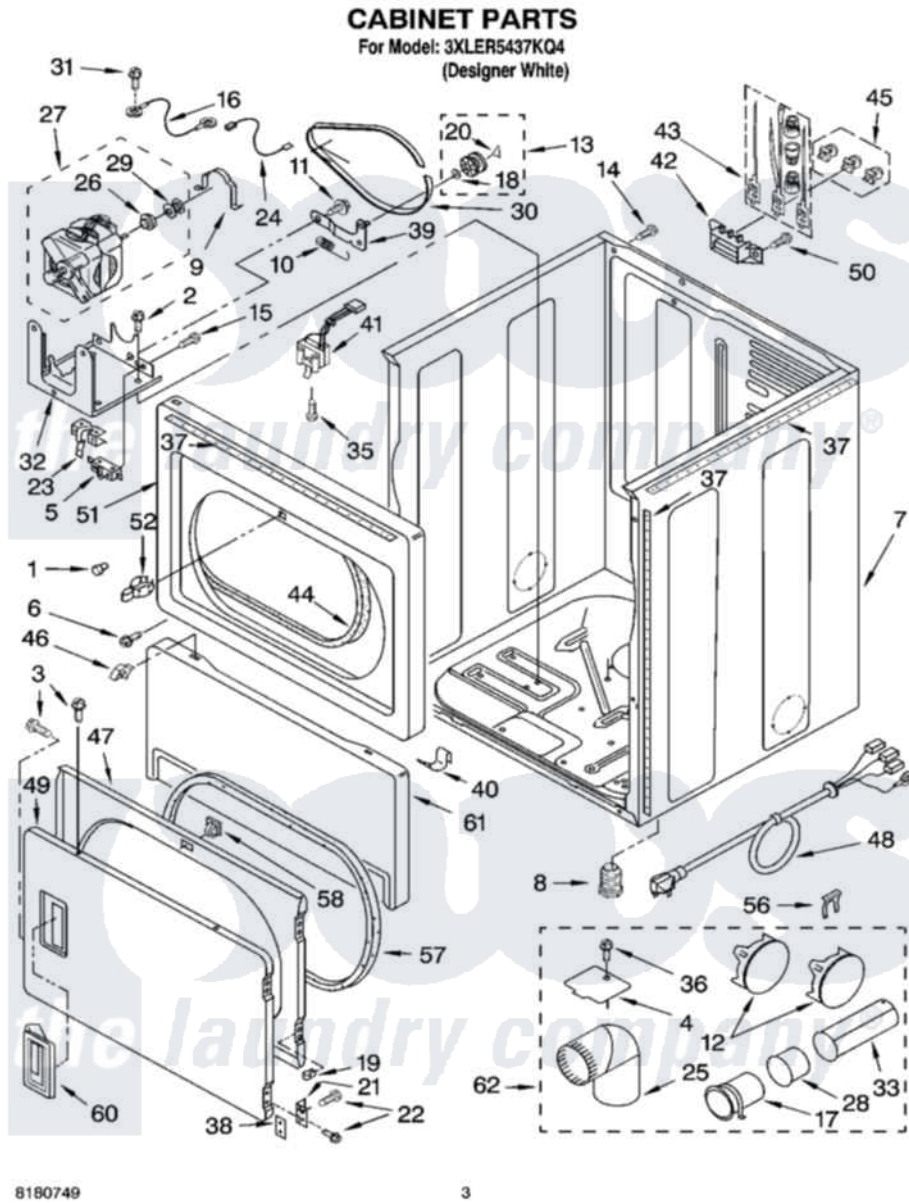

Whirlpool 3XLER5437KQ4 02 - CABINET PARTS

Whirlpool [Residential Whirlpool 3XLER5437KQ4 Dryer Parts](#) Parts Diagram 02 - CABINET PARTS
Click on the part number to view part

Item	Original Part Number	Replaced By	Status	Part Description
1	693152			Bumper, Console
2	98139	303776		Screw
3	694091			Trim, Side Right Hand
4	3394331			Plate Cover
5	8318457			Switch, Broken Belt
6	8281212	W10080800		Screw, 8-18 X 3/8
7	8310656			Cabinet
8	3392100	49621		Feet-Leveling
"	279810			Foot-Optional
9	660658			Clamp, Motor Mounting 343481 685441
10	3387374			Spring, Idler
11	3389420			Retainer-Idler 1/4-20 X 1/16
12	697750	W10470674		Dryer Exhaust Kit
13	3388672	279640		Pulley-ldr
14	697776	4331106		Screw, No.10-32 X 7/16
				Assembly, Screw And