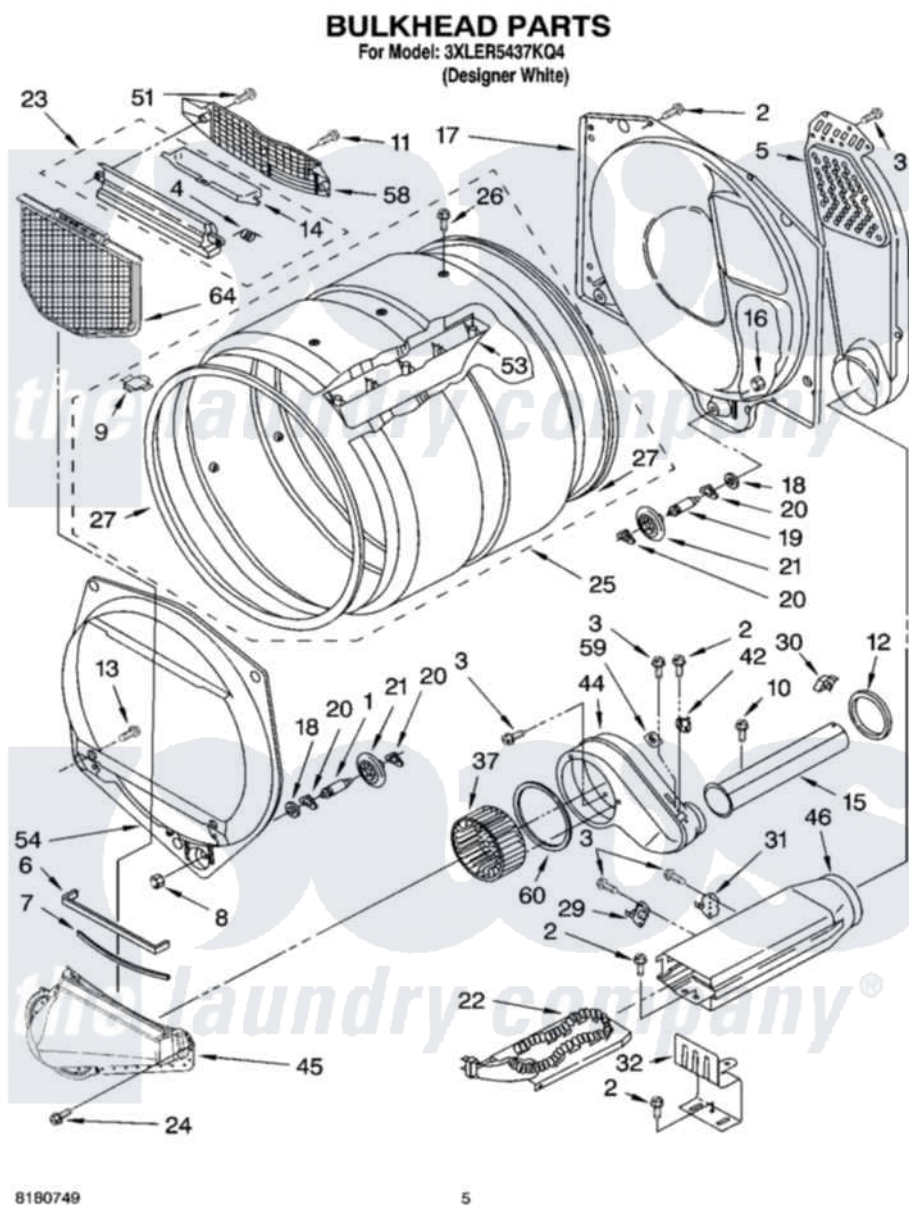

Whirlpool 3XLER5437KQ4 03 - BULKHEAD PARTS, OPTIONAL PARTS (NOT INCLUDED)

Whirlpool [Residential Whirlpool 3XLER5437KQ4 Dryer Parts](#) Parts Diagram 03 - BULKHEAD PARTS, OPTIONAL PARTS (NOT INCLUDED)
Click on the part number to view part

Item	Original Part Number	Replaced By	Status	Part Description
1	3399508	W10359271		Shaft, Drum Roller Threads
2	3390647	488729		Screw
3	90767			Screw, 8A X 3/8 HeX Washer Head Tapping
4	3394986			Spring, Lint Screen Door
5	697354	3387911		Duct-Air
6	697813			Seal, Outlet Housing
7	697814	697813		Seal, Outlet Housing
8	3359452			Nut, Lock
9	8066086			Plug, Drum Hole
10	3390646	W10139210		Screw, 8-18 X 5/16
11	487909	488729		Screw
12	696302			Shield, Exhaust
13	3387230			Screw, 10-16 X 13/16
14	3394984	8563758		Door, Lint Screen

15	8318486	279936	Kit-Exhst
16	3387709		Nut, 3/8-16
17	3387809		Bulkhead, Rear
18	3387459	W10080960	Washer, Support
19	3399509	W10359272	Shaft, Roller Drum Threads
20	690997		Washer, Thrust
21	8536973	W10314173	Support
22	8318459		Heater Element
23	3394985	8563755	Housing, Outlet Assembly
24	489463		Screw, 8-18 X 1/16
25	8528998		Complete Drum Assembly
26	97787	W10109200	Screw, Baffle Mounting
27	697694	280114	Seal
29	3390291		Thermostat, High Limit 250F
30	3388229		Retainer, Toe Panel
31	3977394	279769	Cutoff-Tml
32	8066099		Bracket, Heater Box
37	697772		Wheel, Blower
42	3387137		Thermostat, Internal-Bias
44	8544362	W10119255	Housing, Blower
45	8066168	W10128606	Duct-Lint
46	3392537		Box, Heater
51	3357011	308685	Side Trim)
53	697693	W10113136	Baffle, Drum
54	697557		Bulkhead, Front
58	8299979		Grill, Outlet Screen Door
59	3392519		Thermal Limiter
60	697770		Seal, Cover Plate Blower Housing
64	8066170	W10120998	Screen
	N/A	Not Available	ACCESSORY PARTS
"	4392067		Kit, Dryer Repair
"	3406911	8212450A	Dryer Rack
"	8522199		Accessory Parts
"	72017		Paint, Touch-Up
"	350930		Paint, Pressurized Spray B
"	350938		Paint, Pressurized Spray B
"	799344		Paint, Touch-Up)