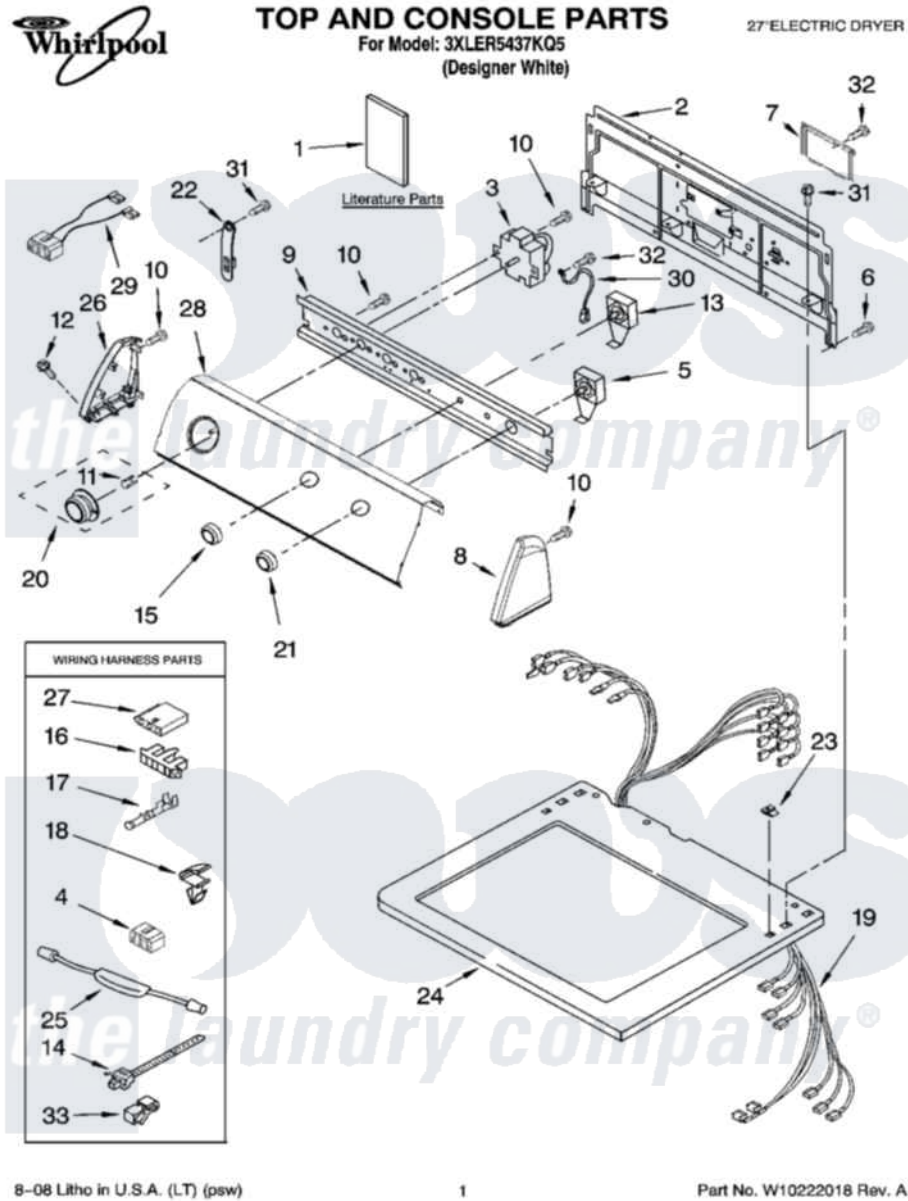

Whirlpool 3XLER5437KQ5 01 - TOP AND CONSOLE PARTS

8-08 Litho in U.S.A. (LT) (psw)

1

Part No. W10222018 Rev. A

Whirlpool Residential Whirlpool 3XLER5437KQ5 Dryer Parts Parts Diagram 01 - TOP AND CONSOLE PARTS
 Click on the part number to view part

Item	Original Part Number	Replaced By	Status	Part Description
1	W10167635		Not Available	Wiring Diagram
"	W10131580		Not Available	Guide, Use & Care
"	W10096895		Not Available	Instructions, Installation
"	BLANK		Not Available	Following May Be Purchased DO-IT-YOURSELF REPAIR MANUALS
"	677818		Not Available	Manual, Do-It- Yourself Repair (Dryer)
2	8317305	285909		Panel-Rear
3	8299770			Timer
4	3347243			Block, Disconnect
5	3395382			Switch, Push-To-Start
6	693995			Screw, Hex Head
7	W10096918			Cover, Terminal Block
8	8271363	279962		Endcap
9	8271316			Bracket, Control
10	8533971	90767		Screw, 8A X 3/8 HeX Washer Head Tapping

11	688805		Clip, Spring Knob
12	388326		Screw, 8-18 X 1.25
13	W10115453		Switch, Temperature
14	3391018		Tie Cable
15	3957799		Knob, Control
16	3397269		Connector, Timer
17	94614		Terminal
18	3394427		Clip-Harness
19	W10167633		Harness, Wiring
20	3957754		Timer Knob Assembly
21	3957804		Knob, Push-To-Start
22	8318255	8568314	Strap, Console
23	357213		Nut, Push-In
24	8271399	3979278	Top
25	8283170	279872	Resistor
26	8271369	279962	Endcap
27	3936144		Do-It-Yourself Repair Manuals
28	8318383		Panel, Control
29	8283293	8283286	Wire-Jumper
30	3398893	3395559	Wire
31	3390647	488729	Screw
32	98139	303776	Screw
33	357572	W10113937	Clip, Grounding