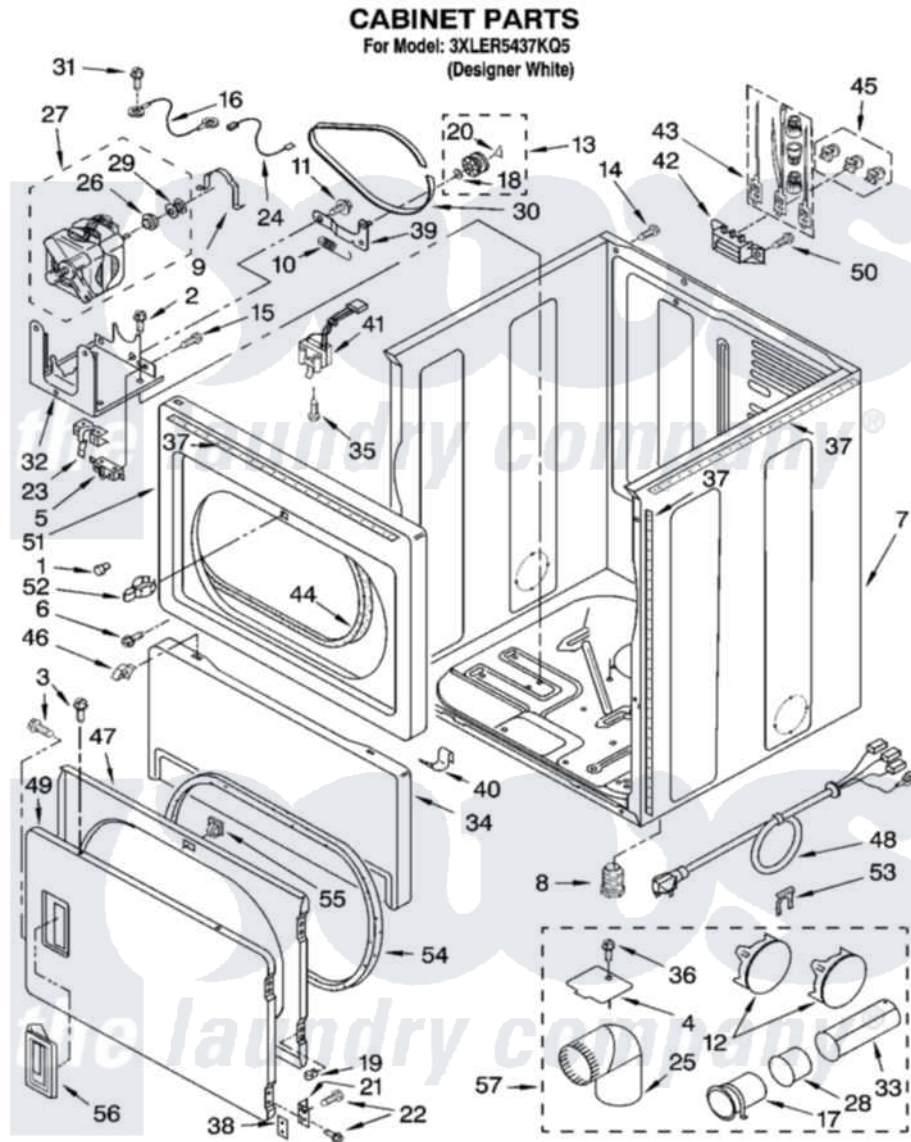

# Whirlpool 3XLER5437KQ5 02 - CABINET PARTS

W10222018

3

Whirlpool [Residential Whirlpool 3XLER5437KQ5 Dryer Parts](#) Parts Diagram 02 - CABINET PARTS  
 Click on the part number to view part

Item	Original Part Number	Replaced By	Status	Part Description
1	<a href="#">693152</a>			Bumper, Console
2	98139	<a href="#">303776</a>		Screw
3	<a href="#">694091</a>			Trim, Side Right Hand
4	<a href="#">3394331</a>			Plate Cover
5	<a href="#">8318457</a>			Switch, Broken Belt
6	8281212	<a href="#">W10080800</a>		Screw, 8-18 X 3/8
7	<a href="#">8310656</a>			Cabinet
8	3392100	<a href="#">49621</a>		Feet-Leveling
"	<a href="#">279810</a>			Foot-Optional
9	<a href="#">660658</a>			Clamp, Motor Mounting 343481 685441
10	<a href="#">3387374</a>			Spring, Idler
11	<a href="#">3389420</a>			Retainer-Idler 1/4-20 X 1/16
12	697750	<a href="#">W10470674</a>		Dryer Exhaust Kit
13	3388672	<a href="#">279640</a>		Pulley-ldr
14	697776	<a href="#">4331106</a>		Screw, No.10-32 X 7/16
				Assembly, Screw And