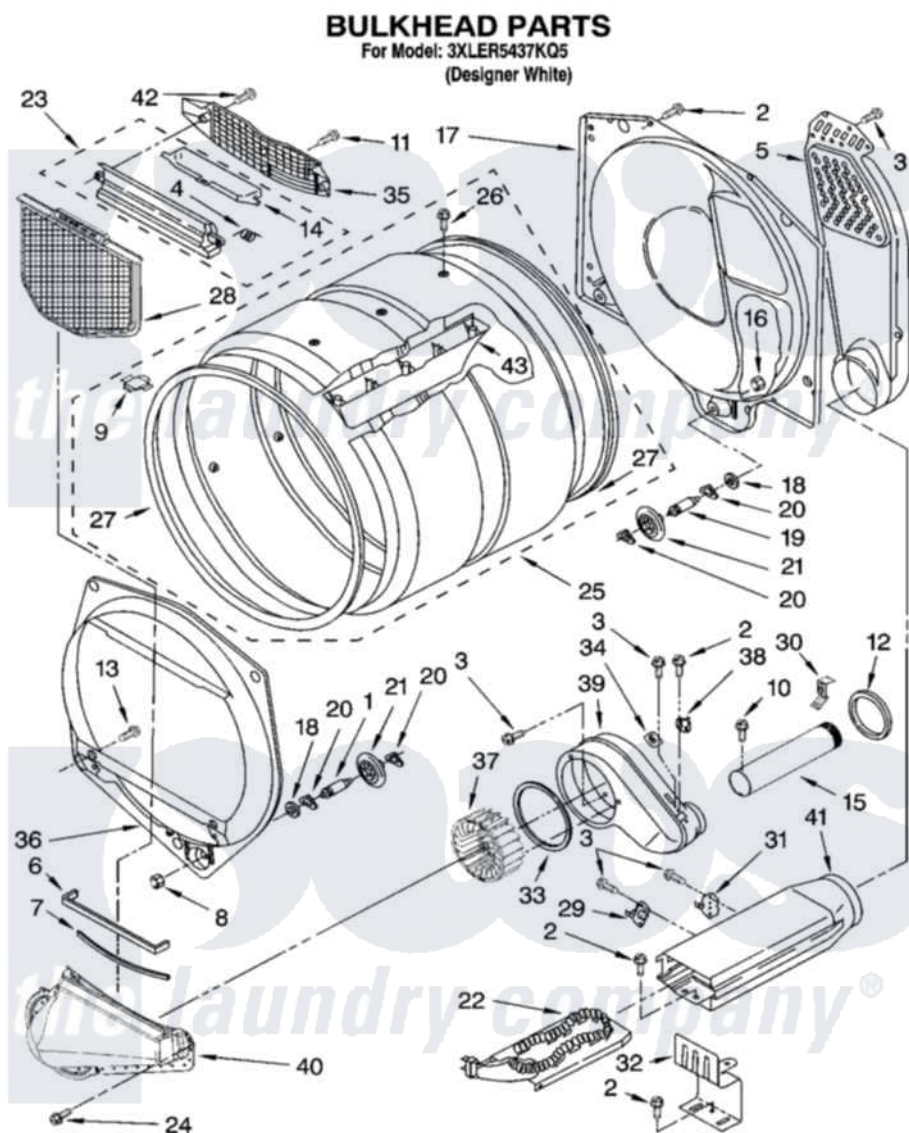

Whirlpool 3XLER5437KQ5 03 - BULKHEAD PARTS, OPTIONAL PARTS (NOT INCLUDED)

W10222018

5

Whirlpool [Residential Whirlpool 3XLER5437KQ5 Dryer Parts](#) Parts Diagram 03 - BULKHEAD PARTS, OPTIONAL PARTS (NOT INCLUDED)

[Click on the part number to view part](#)

Item	Original Part Number	Replaced By	Status	Part Description
1	8575324	W10359271		Shaft, Drum Roller Threads
2	3390647	488729		Screw
3	90767			Screw, 8A X 3/8 HeX Washer Head Tapping
4	3394986			Spring, Lint Screen Door
5	697354	3387911		Duct-Air
6	697813			Seal, Outlet Housing
7	697814	697813		Seal, Outlet Housing
8	3934666	W10080210		Nut, 3/8 X 16
9	8066086			Plug, Drum Hole
10	8533971	90767		Screw, 8A X 3/8 HeX Washer Head Tapping
11	487909	488729		Screw
12	696302			Shield, Exhaust
13	3387230			Screw, 10-16 X 13/16