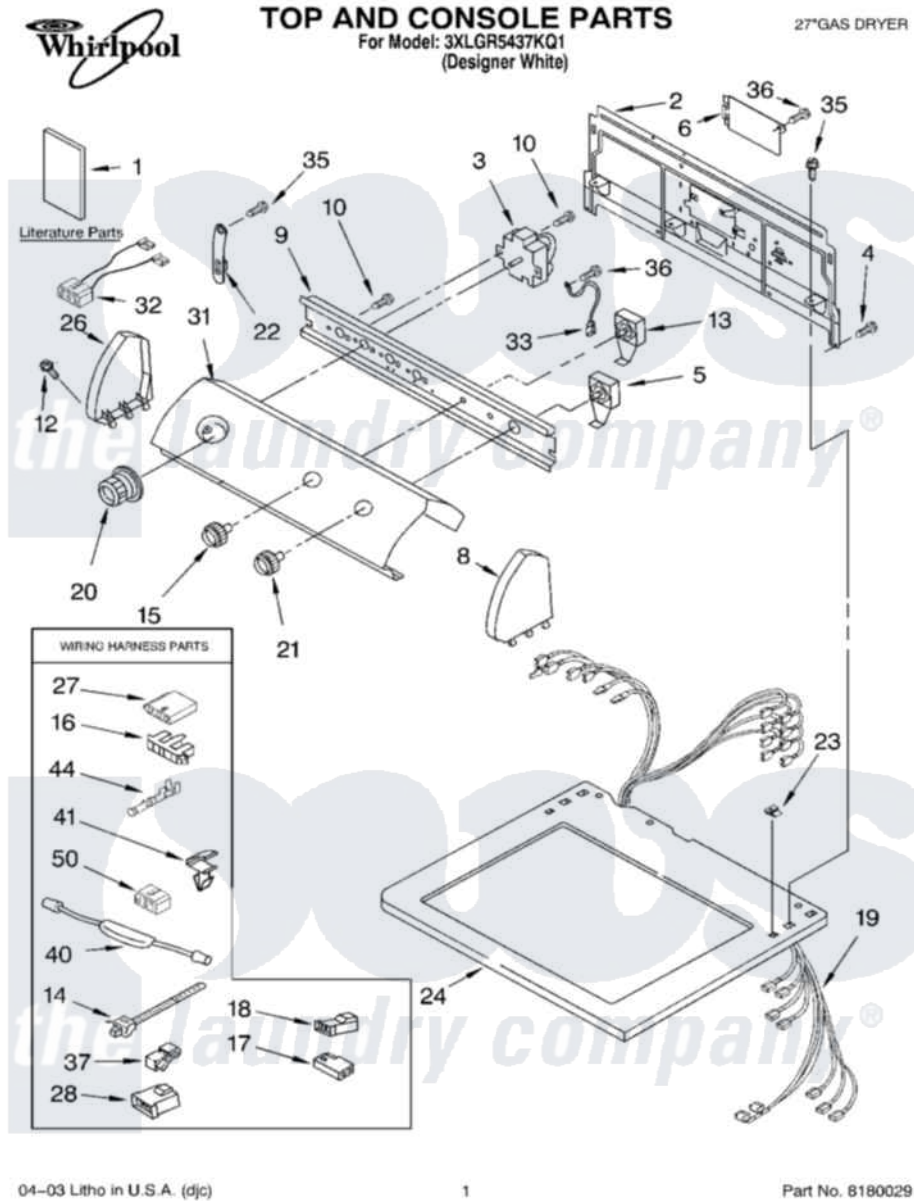

Whirlpool 3XLGR5437KQ1 01 - TOP AND CONSOLE PARTS

04-03 Litho in U.S.A. (djc)

1

Part No. 8180029

Whirlpool Residential Whirlpool 3XLGR5437KQ1 Dryer Parts Parts Diagram 01 - TOP AND CONSOLE PARTS
Click on the part number to view part

Item	Original Part Number	Replaced By	Status	Part Description
1	LIT8318458		Not Available	Literature Parts (Wiring Diagram)
"	LIT8318344		Not Available	Literature Parts (Guide, Use & Care)
"	LIT8528097		Not Available	Literature Parts (Instructions, Installation)
"	N/A		Not Available	Following May Be Purchased DO-IT-YOURSELF REPAIR MANUALS
"	LIT677818	677818L		Diy
2	8317305	285909		Panel-Rear
3	8299770			Timer
4	693995			Screw, Hex Head
5	3395382			Switch, Push-To-Start
6	8317342	W10119283		Cover, Terminal Block
8	8271363	279962		Endcap
9	8271316			Bracket, Control
10	3390646	W10139210		Screw, 8-18 X 5/16