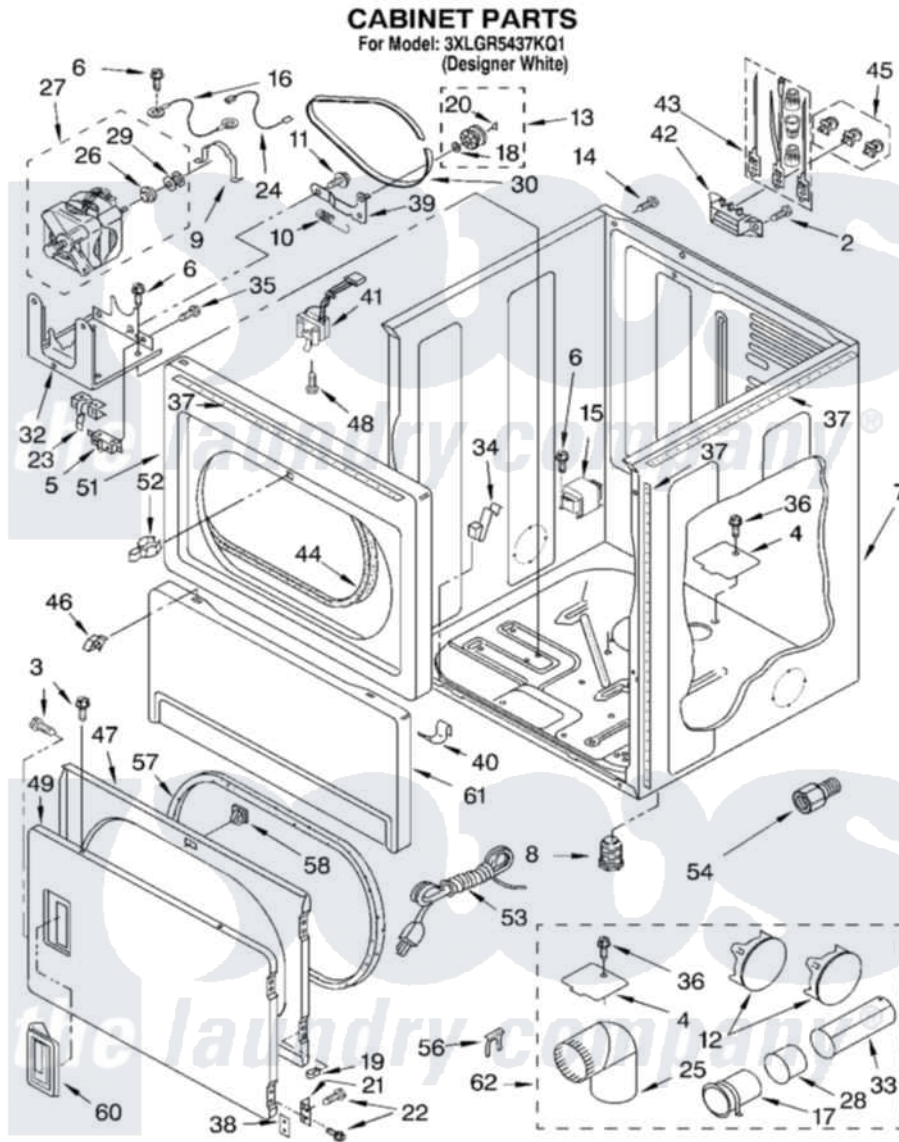

Whirlpool 3XLGR5437KQ1 02 - CABINET PARTS

8180029

3

Whirlpool [Residential Whirlpool 3XLGR5437KQ1 Dryer Parts](#) Parts Diagram 02 - CABINET PARTS
 Click on the part number to view part

Item	Original Part Number	Replaced By	Status	Part Description
2	98139	303776		Screw
3	694091			Trim, Side Right Hand
4	3394331			Plate Cover
5	8318457			Switch, Broken Belt
6	3400000			Screw, 10-24 X 3/8
7	8310656			Cabinet
8	3392100	49621		Feet-Leveling
"	279810			Foot-Optional
9	660658			Clamp, Motor Mounting 343481 685441
10	3387374			Spring, Idler
11	3389420			Retainer-Idler 1/4-20 X 1/16
12	697750	W10470674		Dryer Exhaust Kit
13	3388672	279640		Pulley-Idr
14	697776	4331106		Screw, No.10-32 X 7/16
15	3977633			Autotransformer
16	340025	687133		Wire