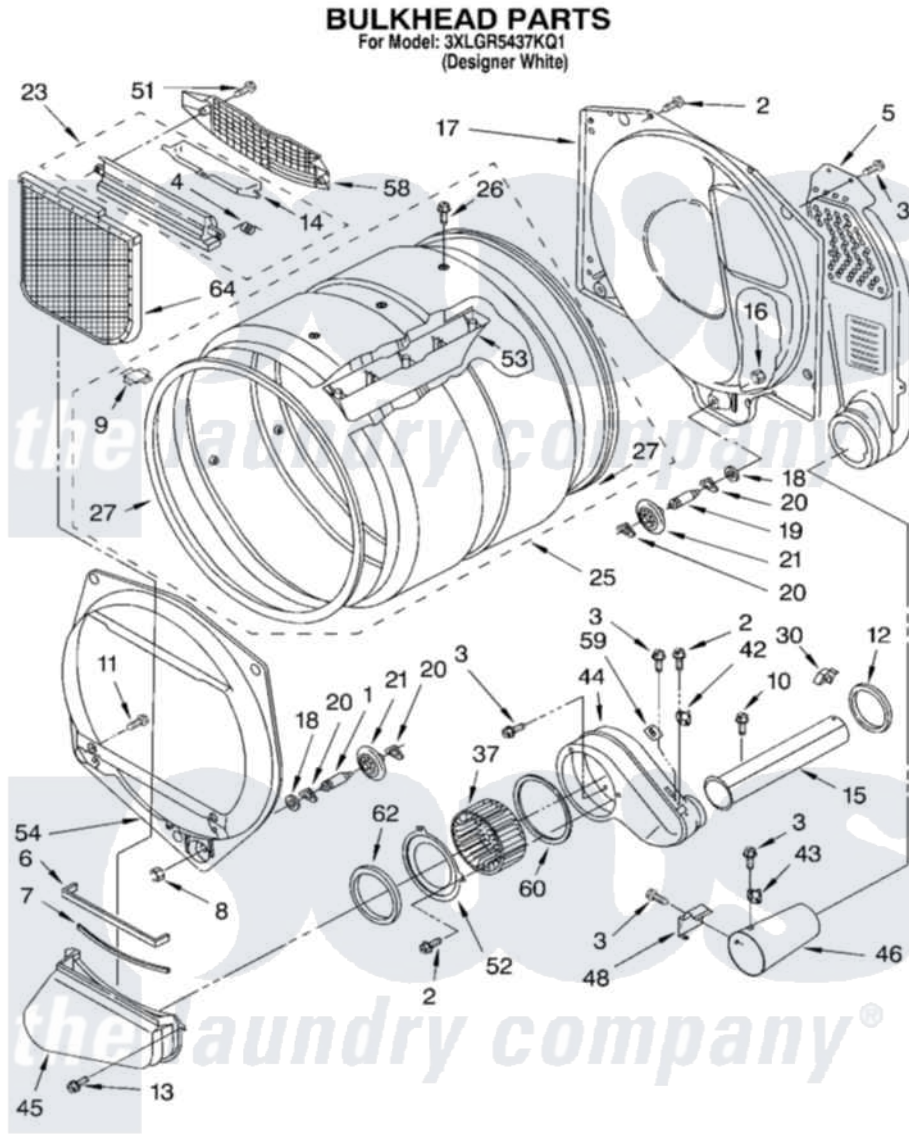

Whirlpool 3XLGR5437KQ1 03 - BULKHEAD PARTS

8180029

5

Whirlpool [Residential Whirlpool 3XLGR5437KQ1 Dryer Parts](#) Parts Diagram 03 - BULKHEAD PARTS
 Click on the part number to view part

Item	Original Part Number	Replaced By	Status	Part Description
1	3399508	W10359271		Shaft, Drum Roller Threads
2	3390647	488729		Screw
3	90767			Screw, 8A X 3/8 HeX Washer Head Tapping
4	3394986			Spring, Lint Screen Door
5	3394346			Air Duct Assembly
6	697813			Seal, Outlet Housing
7	697814	697813		Seal, Outlet Housing
8	3359452			Nut, Lock
9	8066086			Plug, Drum Hole
10	3390646	W10139210		Screw, 8-18 X 5/16
11	487909	488729		Screw
12	696302			Shield, Exhaust
13	3387230			Screw, 10-16 X 13/16
14	3394984	8563758		Door, Lint Screen
15	8318486	279936		Kit-Exhst
16	3387709			Nut, 3/8-16

17	3387809		Bulkhead, Rear
18	3387459	W10080960	Washer, Support
19	3399509	W10359272	Shaft, Roller Drum Threads
20	690997		Washer, Thrust
21	8536973	W10314173	Support
23	3394985	8563755	Housing, Outlet Assembly
25	8528998		Complete Drum Assembly
26	97787	W10109200	Screw, Baffle Mounting
27	697694	280114	Seal
30	3388229		Retainer, Toe Panel
37	697772		Wheel, Blower
42	3387137		Thermostat, Internal-Bias
43	3403140		Thermostat, High-Limit 205F
44	8541568	W10119255	Housing, Blower
45	8530036		Lint Duct Assembly
46	8066047		Funnel, Burner
48	338906		Radiant, Sensor
51	3357011	308685	Side Trim)
52	697771	279780	Cover
53	8528122		Baffle, Drum
54	697557		Bulkhead, Front
58	8299979		Grill, Outlet Screen Door
59	3392519		Thermal Limiter
60	697770		Seal, Cover Plate Blower Housing
62	697769	8566209	Seal, Transition Duct
64	3390721	W10120998	Screen