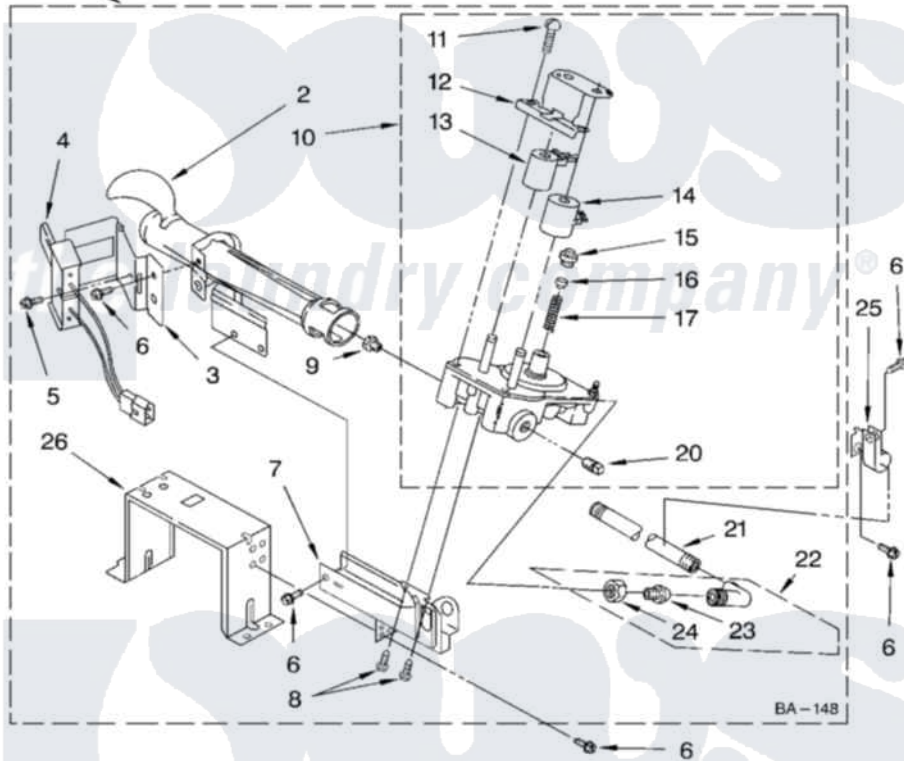

Whirlpool 3XLGR5437KQ1 04 - 3402853 BURNER ASSEMBLY

3402853 BURNER ASSEMBLY

For Model: 3XLGR5437KQ1
(Designer White)

USE WITH TYPE 1 – NATURAL, TYPE 2 – MIXED, TYPE 3 – MANUFACTURED
AND TYPE 4 – LIQUEFIED PROPANE AND BUTANE GASES

8180029

7

Whirlpool [Residential Whirlpool 3XLGR5437KQ1 Dryer Parts](#) Parts Diagram 04 - 3402853 BURNER ASSEMBLY
Click on the part number to view part

Item	Original Part Number	Replaced By	Status	Part Description
1	3402853			Burner Assembly 50 Hz
2	688617	693140		Burner
3	694298			Bracket, Ignitor
4	686590	279311		Ignitor
5	3393909			Screw, 8-32 X 7/8
6	3351614			Screw, Gearcase Cover Mounting
7	3389871		Not Available	Base, Burner
8	3387057			Screw, 10-16 X 1/2 Orifice, Burner
9	234660			Orifice, Burner Type 1
"	299372		Not Available	Orifice, Burner (Butane)
10	8281918			Valve, Gas 60 Hz
11	694421			Screw, Bracket Mounting
12	694538			Bracket, Shunt
13	695297	307930		Coil, Secondary
14	695298	Y307931		Coil, Holding And Booster

15	694424		Leak, Limiter
16	694423		Screw, Regulator Adjustment
17	694422		Spring, Regulator
20	239822	W10295523	Plug, Pipe
21	3387224	Not Available	Pipe, Gas Supply
22	3406051		Elbow Union Assembly
23	3393767		Pipe, Tail
24	233076		Nut, Compression
25	3387561		Clamp-Pipe
26	3389889		Bracket, Support
"	N/A	Not Available	FOLLOWING PARTS NOT ILLUSTRATED
"	279918	279918A	LP Gas Con