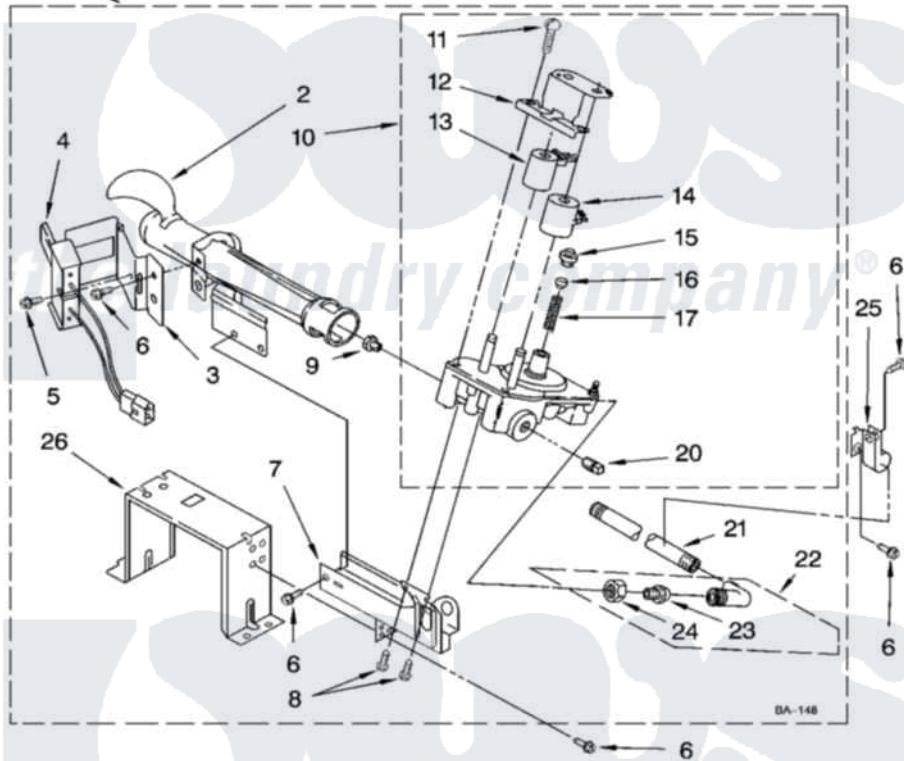

Whirlpool 3XLGR5437KQ2 04 - 3402853 BURNER ASSEMBLY

3402853 BURNER ASSEMBLY

For Model: 3XLGR5437KQ2
(Designer White)

USE WITH TYPE 1 - NATURAL, TYPE 2 - MIXED, TYPE 3 - MANUFACTURED
AND TYPE 4 - LIQUEFIED PROPANE AND BUTANE GASES

8180437

7

Whirlpool [Residential Whirlpool 3XLGR5437KQ2 Dryer Parts](#) Parts Diagram 04 - 3402853 BURNER ASSEMBLY
Click on the part number to view part

Item	Original Part Number	Replaced By	Status	Part Description
1	3402853			Burner Assembly 50 Hz
2	688617	693140		Burner
3	694298			Bracket, Ignitor
4	686590	279311		Ignitor
5	3393909			Screw, 8-32 X 7/8
6	3351614			Screw, Gearcase Cover Mounting
7	3389871		Not Available	Base, Burner
8	3387057			Screw, 10-16 X 1/2 Orifice, Burner
9	234660			Orifice, Burner Type 1
"	299372		Not Available	Orifice, Burner (Butane)
10	8281918			Valve, Gas 60 Hz
11	694421			Screw, Bracket Mounting
12	694538			Bracket, Shunt
13	695297	307930		Coil, Secondary
14	695298	Y307931		Coil, Holding And Booster

15	694424		Leak, Limiter
16	694423		Screw, Regulator Adjustment
17	694422		Spring, Regulator
20	239822	W10295523	Plug, Pipe
21	3387224	Not Available	Pipe, Gas Supply
22	3406051		Elbow Union Assembly
23	3393767		Pipe, Tail
24	233076		Nut, Compression
25	3387561		Clamp-Pipe
26	3389889		Bracket, Support
"	N/A	Not Available	FOLLOWING PARTS NOT ILLUSTRATED
"	279918	279918A	LP Gas Con